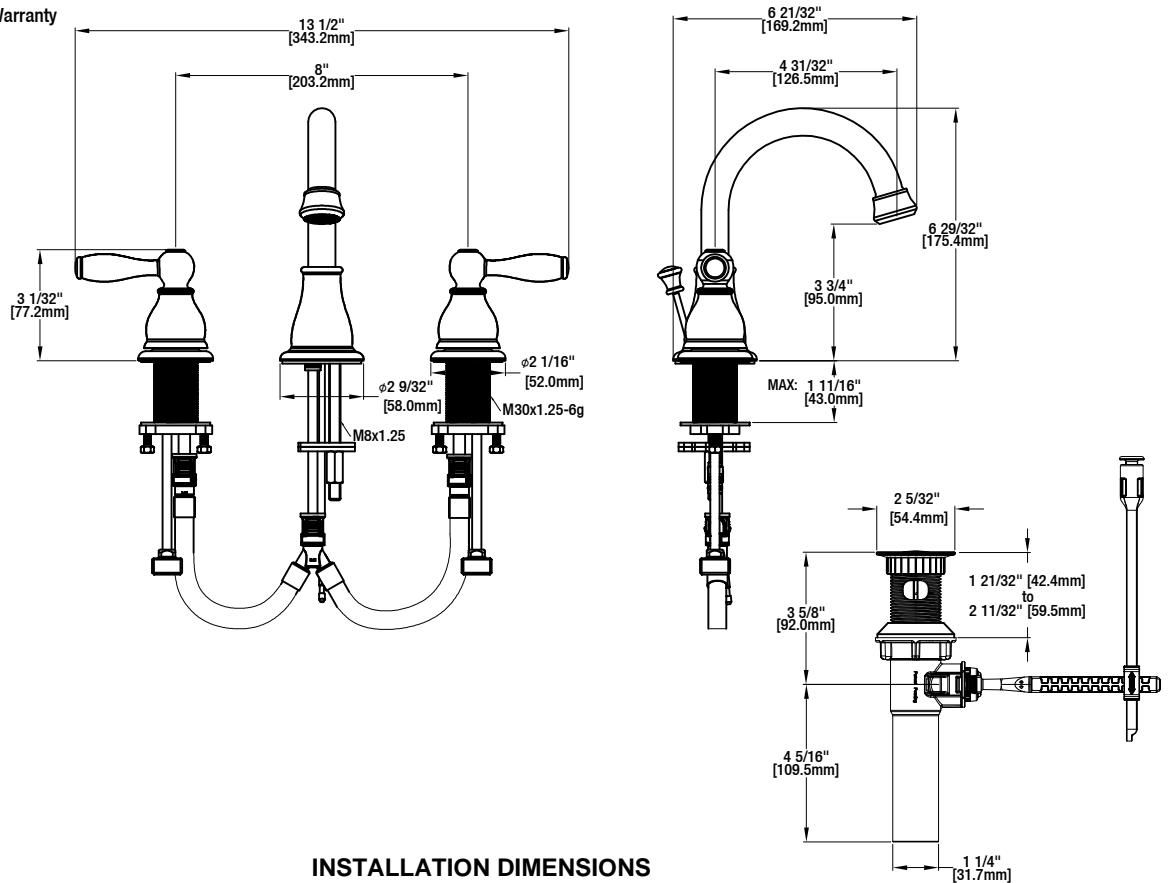

WARRANTY

- Limited Lifetime Warranty

Glacier Bay reserves the right to make changes in specifications and materials and to change and discontinue models, both without notice or obligation. Dimensions are for reference only.