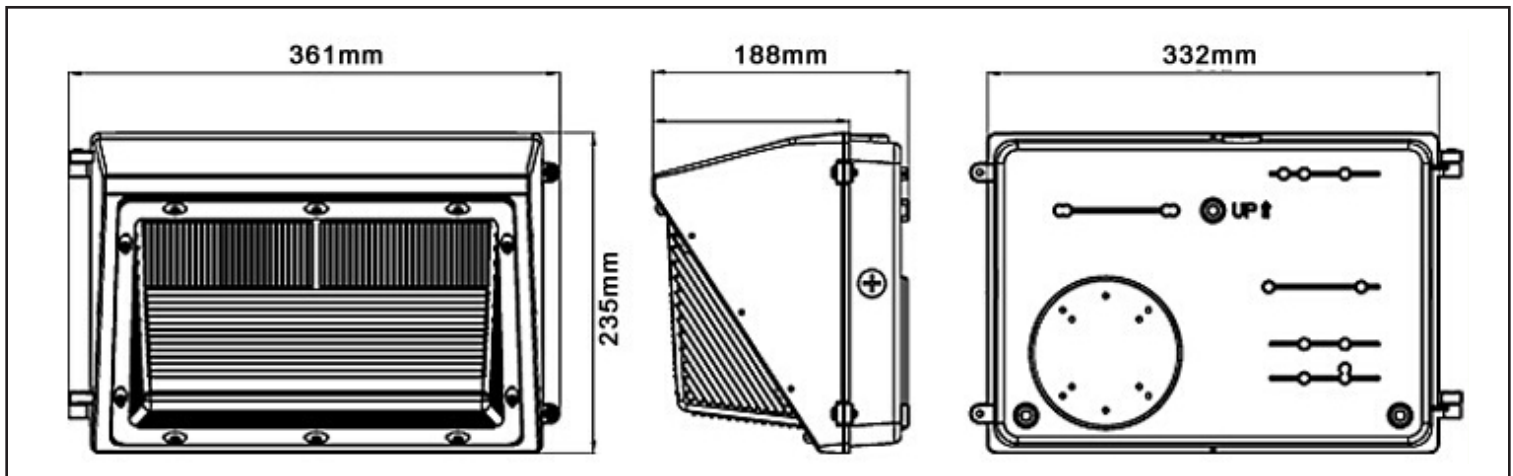

LED WALL PACK LIGHT

PRODUCT DESCRIPTION

LED wall pack fixtures can be mounted on surface/facade, whether you have a new construction or upgrade application. They are perfect for illuminating a variety of outdoor applications, including facade, wall washing, monuments, landscapes, public places, retail and residential complexes. They provide an added level of security to residential/commercial properties.

ACCESSORIES

Full Cutoff Cover

Photocell

DIMENSIONS

SPECIFICATIONS

Part Number	Input Power	Input Voltage	Efficiency	CCT	Light Distribution	CRI	Certificates	Warranty
JH-RWP36W-27R	36W	100-277VAC	115Lm/W	4000-5700K	120°	70+	UL, DLC	5 Years
JH-RWP45W-27R	45W	100-277VAC	115Lm/W	4000-5700K	120°	70+	UL, DLC	5 Years
JH-RWP60W-27R	60W	100-277VAC	115Lm/W	4000-5700K	120°	70+	UL, DLC	5 Years
JH-RWP75W-27R	75W	100-277VAC	115Lm/W	4000-5700K	120°	70+	UL, DLC	5 Years
JH-RWP100W-27R	100W	100-277VAC	115Lm/W	4000-5700K	120°	70+	UL, DLC	5 Years
JH-RWP120W-27R	120W	100-277VAC	115Lm/W	4000-5700K	120°	70+	UL, DLC	5 Years
JH-RWP135W-27R	135W	100-277VAC	115Lm/W	4000-5700K	120°	70+	UL, DLC	5 Years
JH-RWP150W-27R	150W	100-277VAC	115Lm/W	4000-5700K	120°	70+	UL, DLC	5 Years