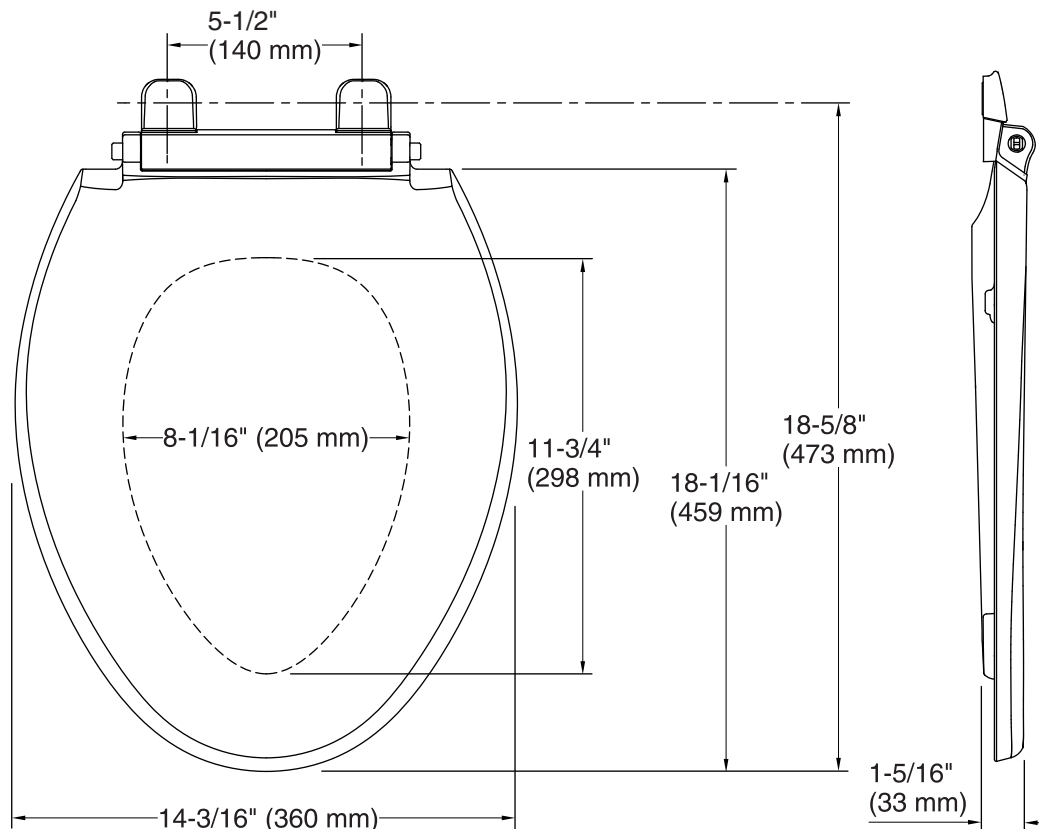

Technical Information

All product dimensions are nominal.

Seat shape type: Elongated
Seat front type: Closed front
Seat hinge type: Quick-Release™
Seat-mounting holes: 5-1/2" (140 mm)

Notes

Install this product according to the installation guide.