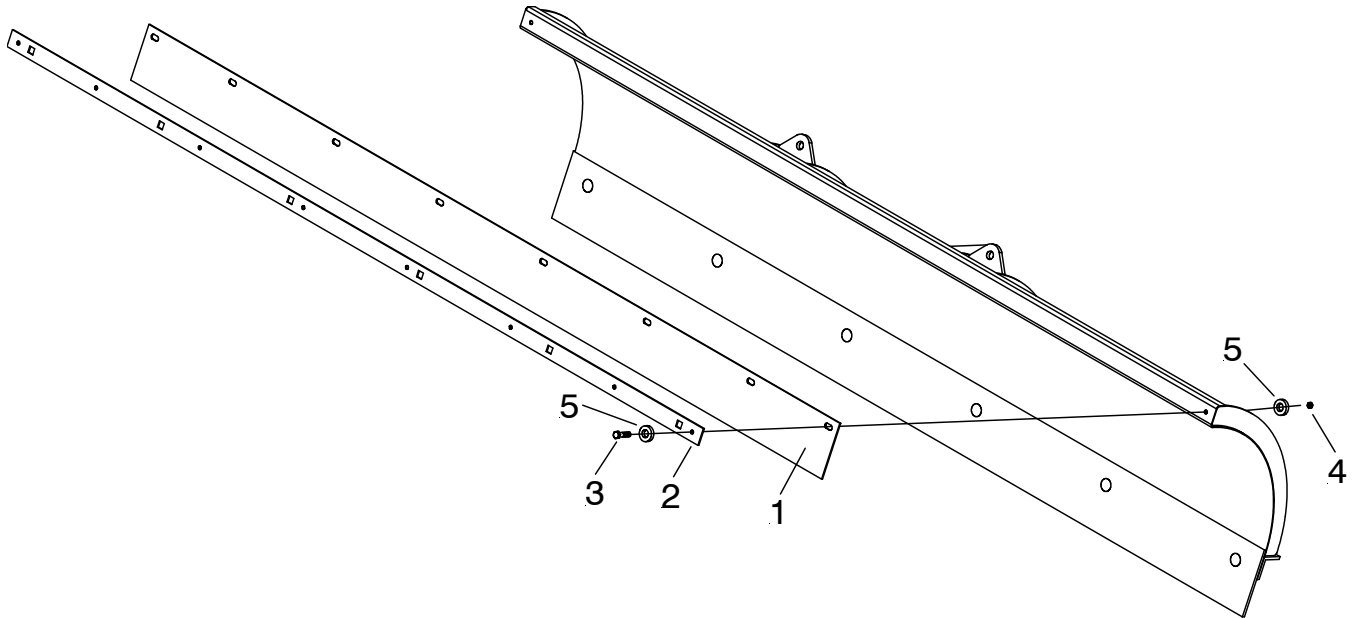

Parts & Installation Instructions

Home Plow Poly Snow Deflector Kit 08267

Parts List

Item	Part No.	Qty.	Description
1	08267	1	Home Plow Poly Snow Deflector Kit
	13321	1	• Snow Deflector
2	12707	1	• Brace
	08612	1	• Hardware bag
3	21835	9	• Bolt 1/4-20 x 1-1/4" Gr.5
4	20312	9	• Locknut 1/4-20
5	20351	18	• Flatwasher 1/4"

Parts indented are included in the assembly under which they are indented.

Installation Instructions

- A. The Home Plow, Deflector and Brace are pre-drilled.
- B. Attach Deflector (1) with Brace (2) to Moldboard, as shown above, using 1/4-20 x 1-1/4" Bolt (3), 1/4" Flatwashers (5) and 1/4-20 Locknut (4). Tighten all fasteners.