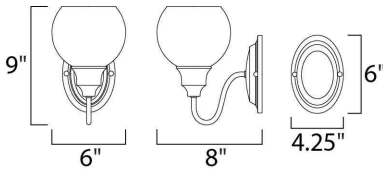

PRODUCT DESCRIPTION

Curved arms support circular glass with an open bottom which can be installed facing up or down. Available in your choice of Polished Chrome with Clear glass or Satin Nickel with Satin White glass.

MEASUREMENTS

DIMENSION : 6." W x 9." H x 8." Ext
 MAX OAH : 4.15" W x 6." H
 HANGING WEIGHT : 1.32 lb

LAMPING

INPUT VOLTAGE : 120V
 LUMENS : 0 Rated
 BULB : 1 x 60W (NOT INCLUDED), 60W Total
 DIMMABLE : Dimmable