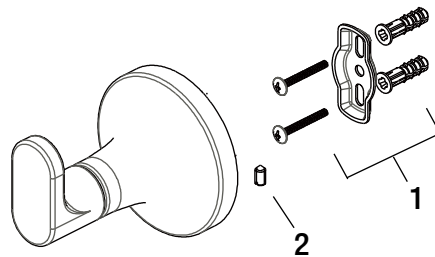

## Replacement Parts List

Glacier Bay Myer Contemporary Series Robe Hook

MODEL	SKU #	FINISH
20160-0301	304778437	Chrome

Many replacement parts can be purchased online or at your local store. Please use the table below to identify the part SKU number needed, go to [HOMEDEPOT.COM](http://HOMEDEPOT.COM), and check for online and store availability. If you can't find the part you are looking for, please call 1-855-HD-GLACIER.

Part	Description	Part #	Internet SKU #	Store SKU #
1	Plastic Anchor	RP50072		
	Mounting Bracket			
	Wood Screw			
2	Set Screw	RP3067		