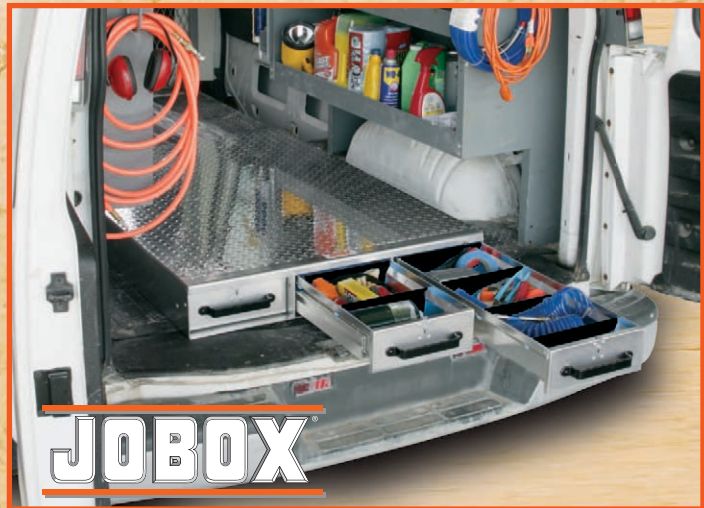

See our product videos on the T.E.C. Video Channel!
www.deltajobox.com

CUSTOMER SERVICE 1-800-643-0084
customer.service@apextoolgroup.com

www.deltastorage.com

All information on this catalog is subject to change without notice.
For ordering, use Part# T550837 © 2011 Apex Tool Group, LLC

Apex Tool Group, LLC
14600 York Rd. Suite A, Sparks, MD 21152
800-643-0084 • Fax 870-935-4994