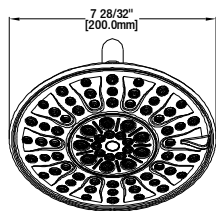

Warnick Tub & Shower

MODEL	SKU #	FINISH
HD873X-5101	306069115	Chrome
HD873X-5104	306069116	Brushed Nickel
HD873X-5127D	306069131	Bronze

FEATURES

- Single-Handle Tub and Shower Faucet
- Pressure Balance Valve with Integrated Stops
- Ceramic Valve Cartridge
- Adjustable Temperature Limit Stop to Control Maximum Hot Water Temperature
- 150° Maximum Handle Rotation
- Two Function Showerhead
- Shower Face Size: 200mm
- With Plug Applicable For Shower Only Installation
- 1/2" IPS Connections
- Showerhead Max. Flow Rate: 1.8 Gallons Per Minute at 80 PSI
- Tub Spout Min. Flow Rate: 2.4 Gallons Per Minute at 20 PSI

CODE COMPLIANCE

- IAPMO Certified: ASME A112.18.1/CSA B125.1
- Calgreen Certified
- EPA WaterSense Certified
- ADA Compliant

WARRANTY

- Limited Lifetime Warranty

INSTALLATION DIMENSIONS

Glacier Bay reserves the right to make changes in specifications and materials and to change and discontinue models, both without notice or obligation. Dimensions are for reference only.