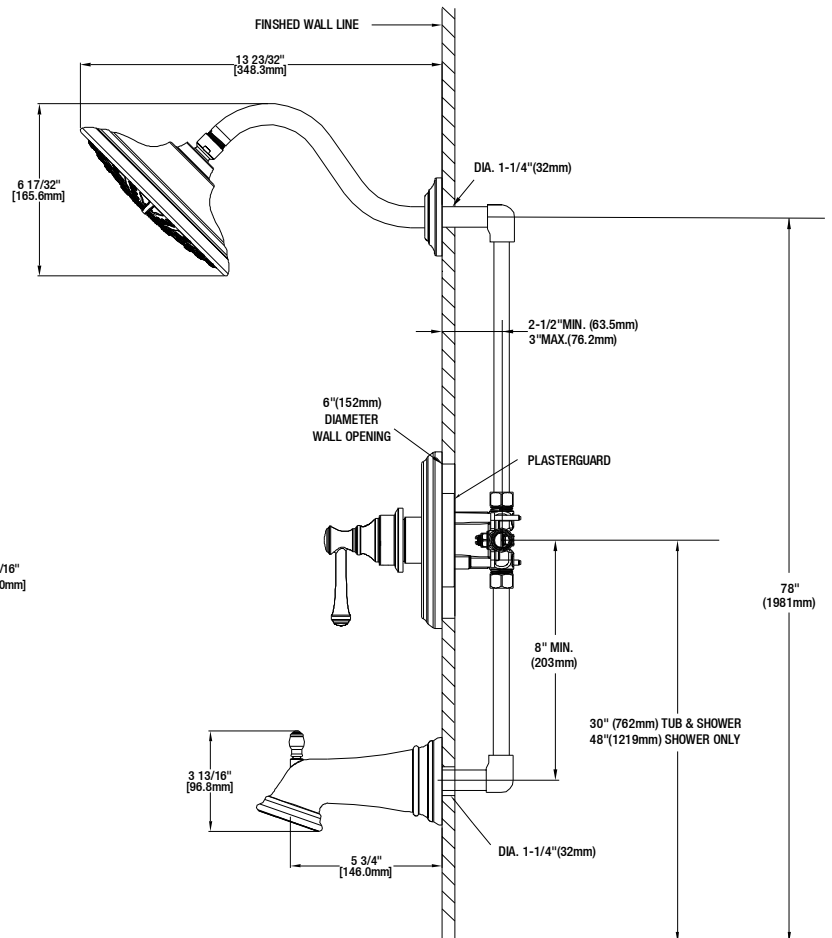

Warnick Tub & Shower

MODEL	SKU #	FINISH
HD873X-5101	306069115	Chrome
HD873X-5104	306069116	Brushed Nickel
HD873X-5127D	306069131	Bronze

FEATURES

- Single-Handle Tub and Shower Faucet
- Pressure Balance Valve with Integrated Stops
- Ceramic Valve Cartridge
- Adjustable Temperature Limit Stop to Control Maximum Hot Water Temperature
- 150° Maximum Handle Rotation
- Two Function Showerhead
- Shower Face Size: 200mm
- With Plug Applicable For Shower Only Installation
- 1/2" IPS Connections
- Showerhead Max. Flow Rate: 1.8 Gallons Per Minute at 80 PSI
- Tub Spout Min. Flow Rate: 2.4 Gallons Per Minute at 20 PSI

CODE COMPLIANCE

- IAPMO Certified: ASME A112.18.1/CSA B125.1
- Calgreen Certified
- EPA WaterSense Certified
- ADA Compliant

WARRANTY

- Limited Lifetime Warranty

INSTALLATION DIMENSIONS

Glacier Bay reserves the right to make changes in specifications and materials and to change and discontinue models, both without notice or obligation. Dimensions are for reference only.