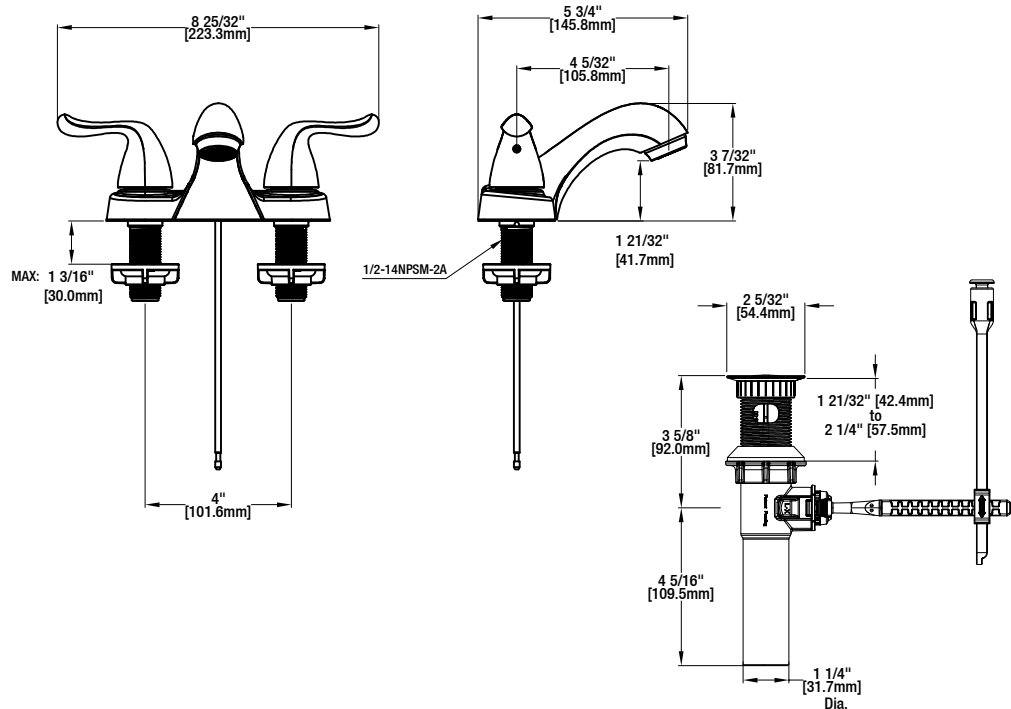

Constructor 4 in. Centerset 2-Handle Low-Arc Bathroom Faucet

FEATURES

- Requires 3-Hole Sink with 4" On-Center
- 1/2" IPS Connections
- Max Flow Rate: 1.2 gpm (4.5 L/min) at 60 psi
- Max Countertop Thickness: 1 3/16"
- Spout Reach: 4 5/32"
- Spout Height: 3 7/32"
- 1/4 Turn Washerless for Lifetime Drip-free Operation
- With ClickInstall™ Drain Assembly
- With Zinc Lever Handle

MODEL	STORE SKU #	FINISH
67499W-6A04	195157	Brushed Nickel PVD

CODE COMPLIANCE

- IAPMO Certified: ASME A112.18.1/CSA B125.1
- NSF 61 Section 9
- NSF 372
- Calgreen Certified
- EPA WaterSense Certified
- Meets AB 1953 Lead Standard
- ADA Compliant

WARRANTY

- Limited Lifetime Warranty

INSTALLATION DIMENSIONS

Glacier Bay reserves the right to make changes in specifications and materials and to change and discontinue models, both without notice or obligation. Dimensions are for reference only.