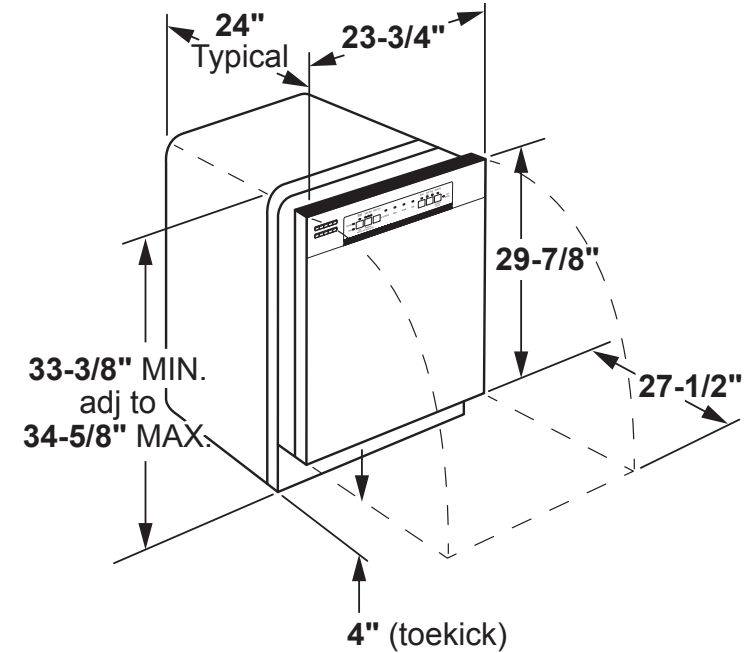

GDF530PGM/PSM/PMM

GE® Dishwasher with Front Controls

DIMENSIONS AND INSTALLATION INFORMATION (IN INCHES)

ELECTRICAL RATING

Voltage AC.....	120
Hertz.....	60
Total connected load amperage.....	7.1
Calrod® heater watts max.....	800/500

For use on adequately wired 120-volt, 15-amp circuit having 2-wire service with a separate ground wire. This appliance must be grounded for safe operation.

INSTALLATION INFORMATION: Before installing, consult installation instructions packed with product for current dimensional data.