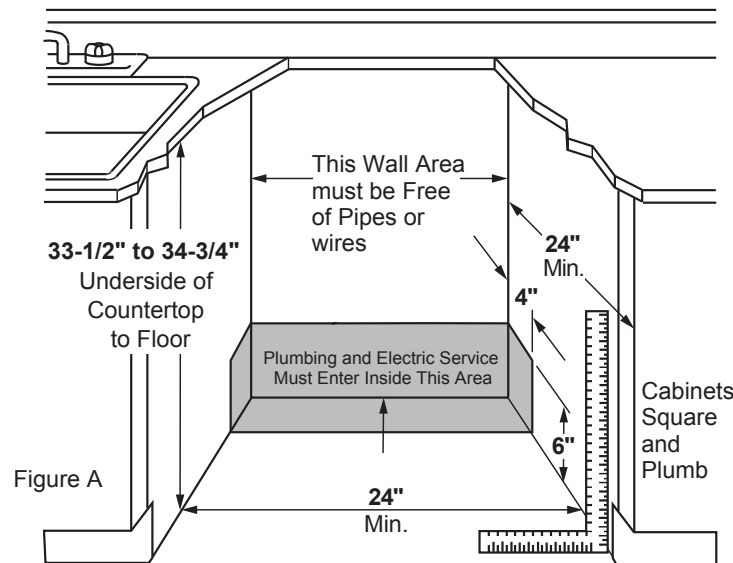

GDF530PGM/PSM/PMM

GE® Dishwasher with Front Controls

DIMENSIONS AND INSTALLATION INFORMATION (IN INCHES)

ELECTRICAL RATING

Voltage AC.....	120
Hertz.....	60
Total connected load amperage.....	7.1
Calrod® heater watts max.....	800/500

For use on adequately wired 120-volt, 15-amp circuit having 2-wire service with a separate ground wire. This appliance must be grounded for safe operation.

INSTALLATION INFORMATION: Before installing, consult installation instructions packed with product for current dimensional data.