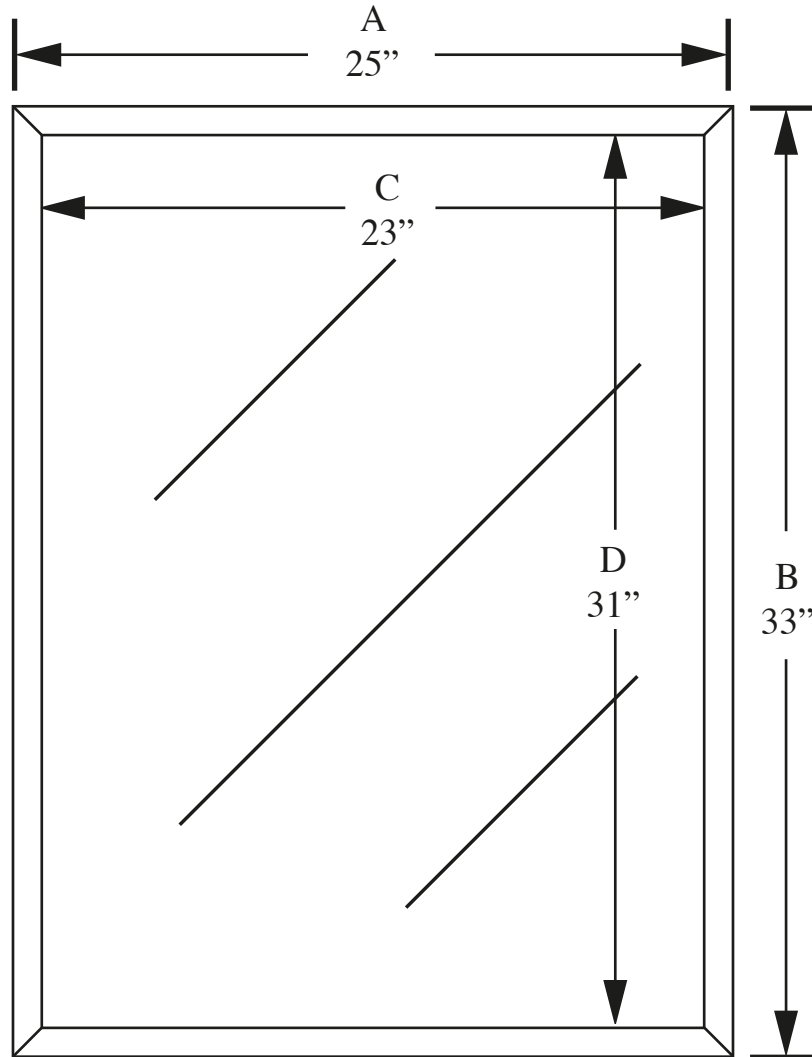

Plum Patchwork

Model #	A	B	C	D
6248	25 " 64 cm	33 " 84 cm	23 " 58 cm	31 " 79 cm