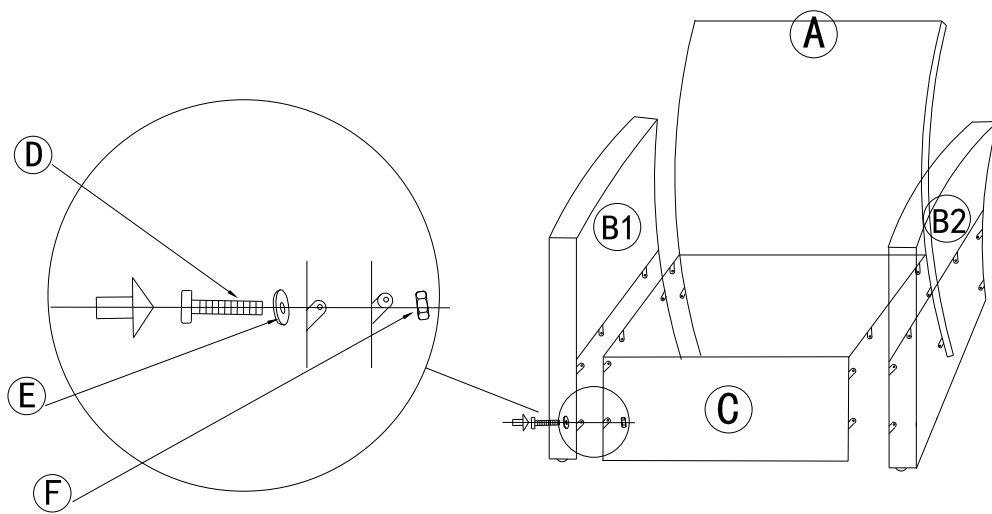

Precautions

- ① Before assembling, please check if you have all the assembled parts on the assembly instructions.
- ② When you assemble, place all parts of the product on a thick carpet to prevent product scratches.
- ③ Tighten the screws one by one after fitting all of them in their setting, otherwise you may have troubles in fixing the product.
- ④ Easy assembly for two people.