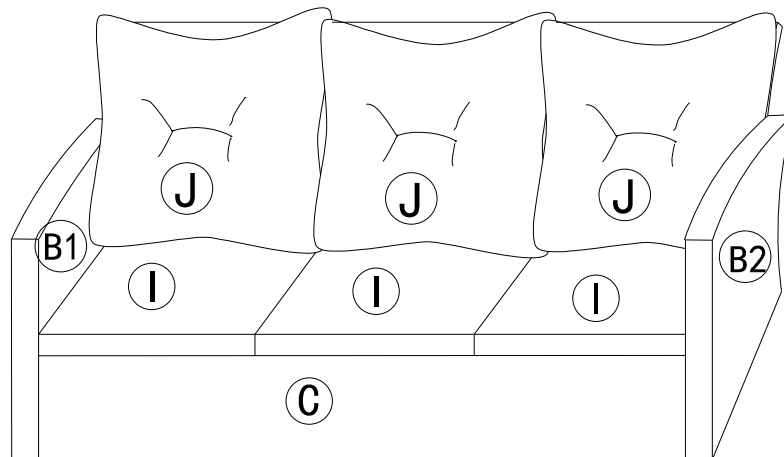

Assembly Instructions

Caution: You must read this before you proceed

THREE-SETS SOFA

Parts list

Label	Picture	Description	QTY
A		back	1PCS
B1		left arm	1PCS
B2		right arm	1PCS
C		seat frame	1PCS
D		screw	16PCS

E		washer	16PCS
F		nut	16PCS
G		spanner	1PCS
H		spanner	1PCS
I		cushion	3PCS
J		back cushion	3PCS

Assembly Steps

Precautions

- ① Before assembling, please check if you have all the assembled parts on the assembly instructions.
- ② When you assemble, place all parts of the product on a thick carpet to prevent product scratches.
- ③ Tighten the screws one by one after fitting all of them in their setting, otherwise you may have troubles in fixing the product.
- ④ Easy assembly for two people.

Assembly Instructions

SINGLE SOFA

Part list

label	picture	Description	QTY
A		back	1PCS
B1		left arm	1PCS
B2		right arm	1PCS
C		seat frame	1PCS
D		screw	14PCS

E		washer	14PCS
F		nut	14PCS
G		spanner	1PCS
H		spanner	1PCS
I		cushion	1PCS
J		back cushion	1PCS