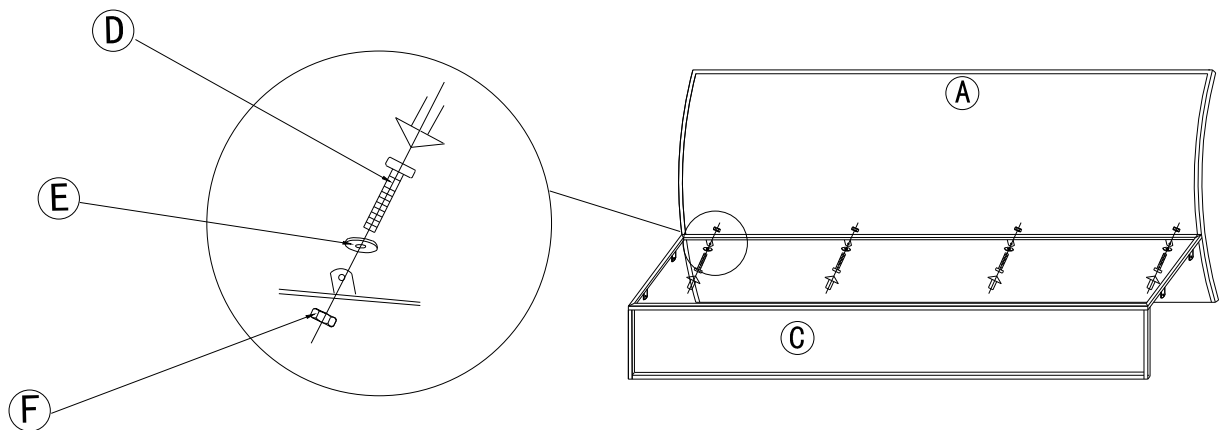

Assembly Instructions

Caution: You must read this before you proceed

THREE-SETS SOFA

Parts list

Label	Picture	Description	QTY
A		back	1PCS
B1		left arm	1PCS
B2		right arm	1PCS
C		seat frame	1PCS
D		screw	16PCS

E		washer	16PCS
F		nut	16PCS
G		spanner	1PCS
H		spanner	1PCS
I		cushion	3PCS
J		back cushion	3PCS

Assembly Steps

Precautions

- ① Before assembling, please check if you have all the assembled parts on the assembly instructions.
- ② When you assemble, place all parts of the product on a thick carpet to prevent product scratches.
- ③ Tighten the screws one by one after fitting all of them in their setting, otherwise you may have troubles in fixing the product.
- ④ Easy assembly for two people.

Assembly Instructions

SINGLE SOFA

Part list

label	picture	Description	QTY
A		back	1PCS
B1		left arm	1PCS
B2		right arm	1PCS
C		seat frame	1PCS
D		screw	14PCS

E		washer	14PCS
F		nut	14PCS
G		spanner	1PCS
H		spanner	1PCS
I		cushion	1PCS
J		back cushion	1PCS