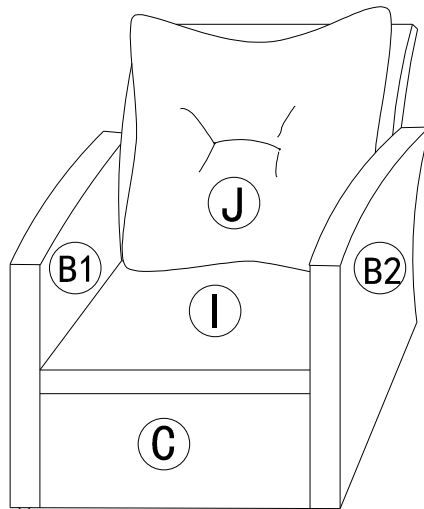

Precautions

- ① Before assembling, please check if you have all the assembled parts on the assembly instructions.
- ② When you assemble, place all parts of the product on a thick carpet to prevent product scratches.
- ③ Tighten the screws one by one after fitting all of them in their setting, otherwise you may have troubles in fixing the product.
- ④ Easy assembly for two people.