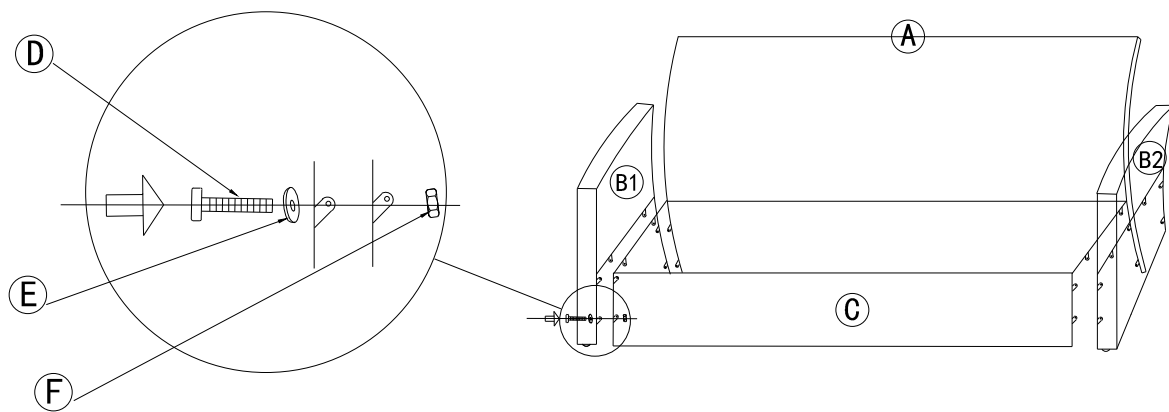

Assembly Instructions

Caution: You must read this before you proceed

THREE-SETS SOFA

Parts list

Label	Picture	Description	QTY
A		back	1PCS
B1		left arm	1PCS
B2		right arm	1PCS
C		seat frame	1PCS
D		screw	16PCS

E		washer	16PCS
F		nut	16PCS
G		spanner	1PCS
H		spanner	1PCS
I		cushion	3PCS
J		back cushion	3PCS

Assembly Steps

Precautions

- ① Before assembling, please check if you have all the assembled parts on the assembly instructions.
- ② When you assemble, place all parts of the product on a thick carpet to prevent product scratches.
- ③ Tighten the screws one by one after fitting all of them in their setting, otherwise you may have troubles in fixing the product.
- ④ Easy assembly for two people.

Assembly Instructions

SINGLE SOFA

Part list

label	picture	Description	QTY
A		back	1PCS
B1		left arm	1PCS
B2		right arm	1PCS
C		seat frame	1PCS
D		screw	14PCS

E		washer	14PCS
F		nut	14PCS
G		spanner	1PCS
H		spanner	1PCS
I		cushion	1PCS
J		back cushion	1PCS