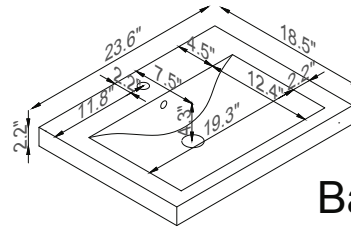

Streamline

Basin

Master Cabinet

K1803-098-24-55