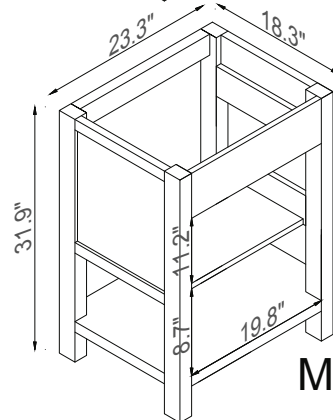

Streamline

Basin

Master Cabinet

K1803-098-24-55