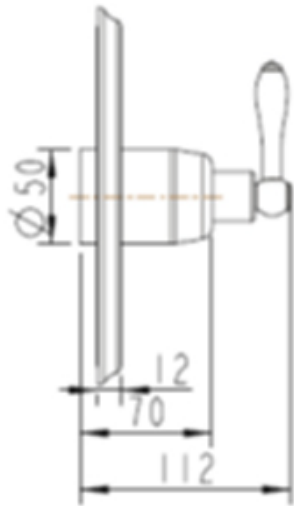

### General Description

---

Cast brass valve body. Washerless disc cartridge. Zinc lever handle. Brass escutcheon. Plastic 1-function shower head. 1/2" IPS connections.

### Suggested Specification

---

Tub and Shower faucet control shall feature cast brass valve body. Shall also feature 120° turn washerless ceramic disc valve cartridge. Fitting shall be Fontaine Model #BRN-MBDWV-\_\_\_\_.

# MONTBELIARD

SINGLE HANDLE TUB & SHOWER VALVE CONTROL