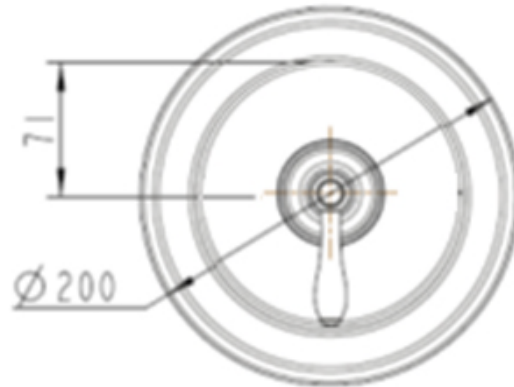

MONTBELIARD

SINGLE HANDLE TUB & SHOWER VALVE CONTROL