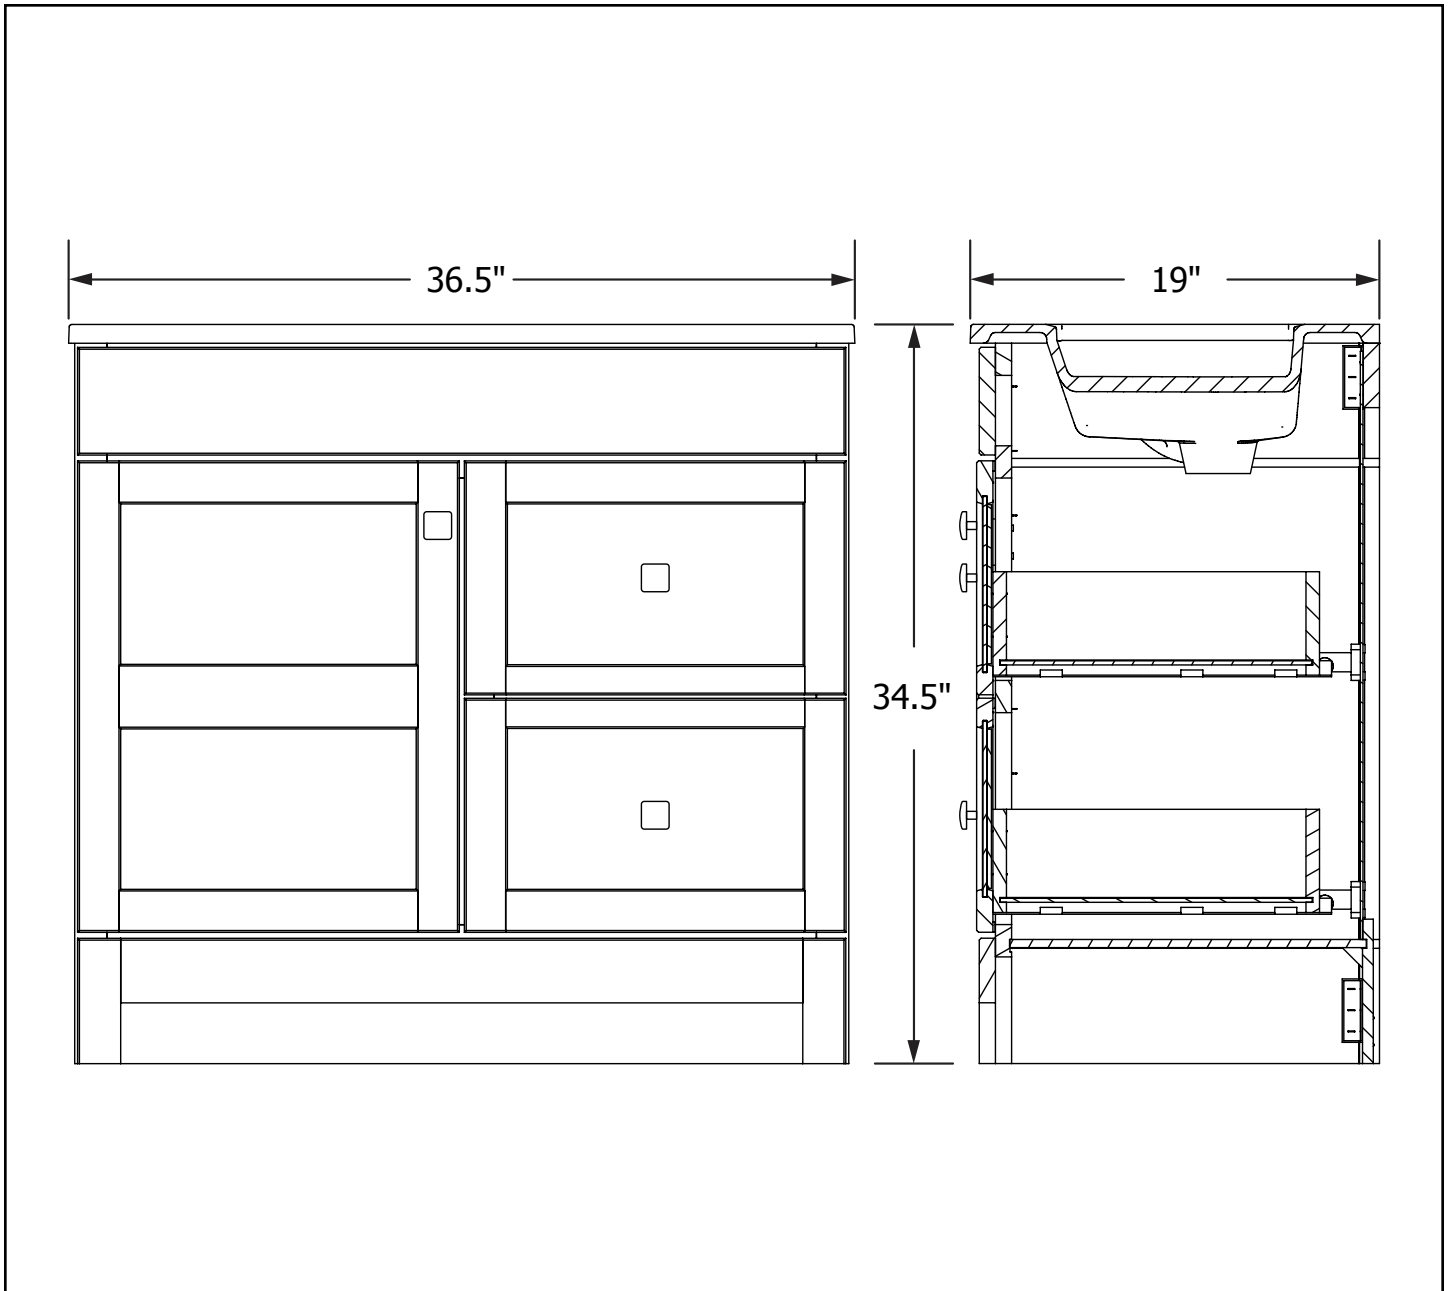

## ARTISAN SERIES - JAVA

**36.5" Vanity Cabinet with Top**  
**PPARTJAV36DY**

The information contained in this drawing is the sole property of RSI Home Products.  
Any reproduction in part or as a whole without the written permission of RSI Home Products is prohibited.