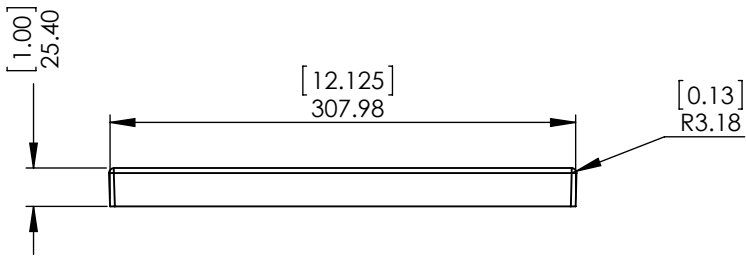

ID	Description	Technology	Status
595543	Slab 12.125x14.5 White	Solid White	Approved for production

Rev #	Approved by	Change
0	R. Rubio	Released

NOTE: MAX. WARPAGE TOLERANCE 1/8"

PROPRIETARY AND CONFIDENTIAL		UNLESS OTHERWISE SPECIFIED		NAME	DATE
THE INFORMATION CONTAINED IN THIS DRAWING IS THE SOLE PROPERTY OF WOODCRAFTERS. ANY REPRODUCTION IN PART OR AS A WHOLE WITHOUT THE WRITTEN PERMISSION OF WOODCRAFTERS IS PROHIBITED.		DIMENSIONS ARE IN MM. AND (INCHES) TOLERANCES ARE + 0.125 [3.175] - 0.125 [-3.175] SCALE: 1:5		DRAWN	R. Rubio 1/06/17
				CHECKED	R. Rubio 1/06/17
				ENG APPR.	R. Rubio 1/06/17
				MFG APPR.	C. Leal 1/06/17
				SIZE	DWG. NO.
				A	Slab 12.125x14.5 White
					SHEET 1 OF 1 REV: 0