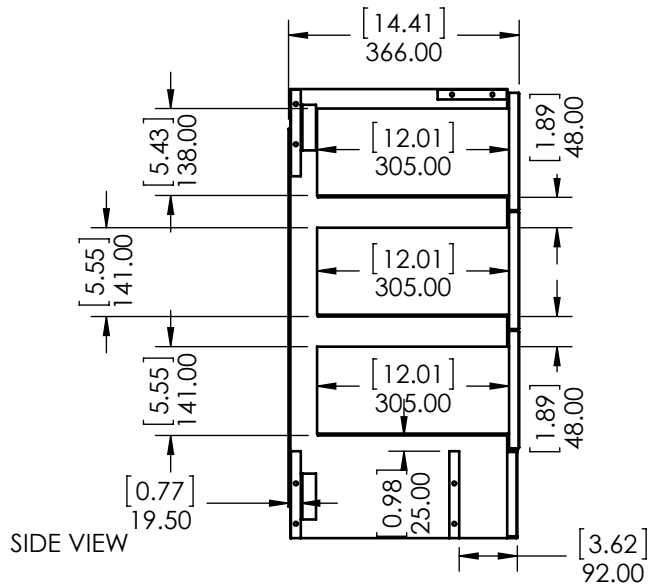

TITLE:	Delridge 24in		
PART NO:	PAGE	1 OF 1	REV: 0

ITEM ID	DESCRIPTION
DR12P2-PG	Delridge 12.13in W x 14.50in D x 29.07in H Vanity in Flagstone with Solid White Vanity Top

REV	ECO#	DESCRIPTION	REV'D BY DATE	CHK'D BY DATE	APRV'D BY DATE
0		New Release	RR 04/23/19	RR 04/23/19	RR 04/23/19

SIDE VIEW

FRONT VIEW

BACK VIEW

ISOMETRIC VIEW

PROPRIETARY AND CONFIDENTIAL THE INFORMATION CONTAINED IN THIS DRAWING IS THE SOLE PROPERTY OF WOODCRAFTERS HOME PRODUCTS L.L.C. ANY REPRODUCTION IN PART OR AS A WHOLE WITHOUT THE WRITTEN PERMISSION OF WOODCRAFTERS HOME PRODUCTS L.L.C. IS PROHIBITED.	UNLESS OTHERWISE SPECIFIED DIMENSIONS ARE IN mm and [inches] AND TOLERANCES ARE +/- 1.0 [0.04]	DRAWN BY:	RR	4/23/19	TITLE: Delridge 12in W x 14.41in D x 28.07in H
		CHECKED BY:	RR	4/23/19	
		APPROVED BY:	RR	4/23/19	
		DO NOT SCALE DRAWING	SCALE: 1:12	SIZE: A	PART NO:

ITEM ID	DESCRIPTION
DR12P2-PG	Delridge 12.13in W x 14.50in D x 29.07in H Vanity in Flagstone with Solid White Vanity Top

REV	ECO#	DESCRIPTION	REV'D BY DATE	CHK'D BY DATE	APRV'D BY DATE
0		New Release	RR 04/23/19	RR 04/23/19	RR 04/23/19

PROPRIETARY AND CONFIDENTIAL THE INFORMATION CONTAINED IN THIS DRAWING IS THE SOLE PROPERTY OF WOODCRAFTERS HOME PRODUCTS L.L.C. ANY REPRODUCTION IN PART OR AS A WHOLE WITHOUT THE WRITTEN PERMISSION OF WOODCRAFTERS HOME PRODUCTS L.L.C. IS PROHIBITED.	UNLESS OTHERWISE SPECIFIED DIMENSIONS ARE IN mm and [inches] AND TOLERANCES ARE +/- 1.0 [0.04]	DRAWN BY: RR 4/23/19	TITLE: Delridge 12in W x 14.41in D x 28.07in H
		CHECKED BY: RR 4/23/19	
		APPROVED BY: RR 4/23/19	
DO NOT SCALE DRAWING	SCALE: 1:12	SIZE: A	PART NO: PAGE 1 OF 1 REV: 0