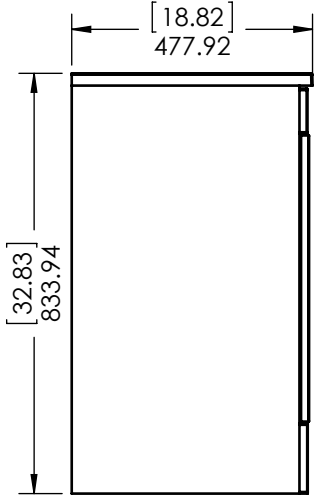

ITEM ID	DESCRIPTION
DR24P2-PG	Delridge 24in

REV	ECO#	DESCRIPTION	REV'D BY DATE	CHK'D BY DATE	APRV'D BY DATE
0		New Release	RR 04/23/19	RR 04/23/19	RR 04/23/19

SIDE VIEW