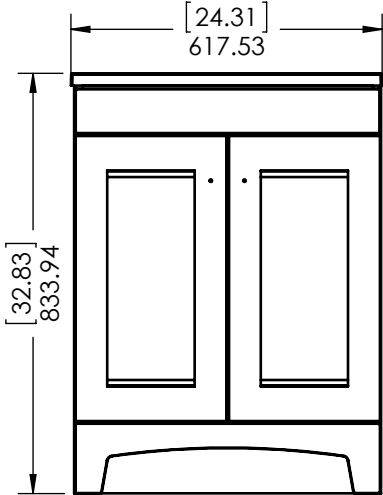

ITEM ID	DESCRIPTION
DR24P2-PG	Delridge 24in

REV	ECO#	DESCRIPTION	REV'D BY DATE	CHK'D BY DATE	APRV'D BY DATE
0		New Release	RR 04/23/19	RR 04/23/19	RR 04/23/19

SIDE VIEW

FRONT VIEW

BACK VIEW

PROPRIETARY AND CONFIDENTIAL
THE INFORMATION CONTAINED IN THIS DRAWING IS THE SOLE PROPERTY OF WOODCRAFTERS HOME PRODUCTS L.L.C. ANY REPRODUCTION IN PART OR AS A WHOLE WITHOUT THE WRITTEN PERMISSION OF WOODCRAFTERS HOME PRODUCTS L.L.C. IS PROHIBITED.

UNLESS OTHERWISE SPECIFIED
DIMENSIONS ARE IN mm and [inches]
AND TOLERANCES ARE +/- 1.0 [0.04]

DRAWN BY:	RR	4/23/19
CHECKED BY:	RR	4/23/19
APPROVED BY:	RR	4/23/19
DO NOT SCALE DRAWING	SCALE: 1:12	SIZE: A

TITLE:	Delridge 24in		
PART NO:	PAGE	1 OF 1	REV: 0