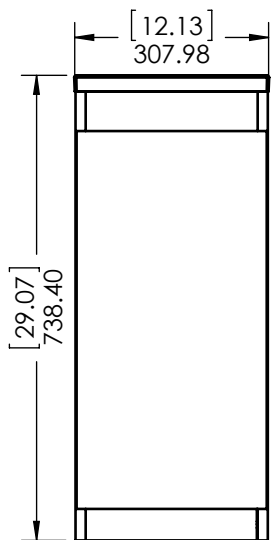

TITLE:	Delridge 24in		
PART NO:	PAGE	1 OF 1	REV: 0

ITEM ID	DESCRIPTION
DR12P2-PG	Delridge 12.13in W x 14.50in D x 29.07in H Vanity in Flagstone with Solid White Vanity Top

REV	ECO#	DESCRIPTION	REV'D BY DATE	CHK'D BY DATE	APRV'D BY DATE
0		New Release	RR 04/23/19	RR 04/23/19	RR 04/23/19

SIDE VIEW

FRONT VIEW

BACK VIEW

ISOMETRIC VIEW

PROPRIETARY AND CONFIDENTIAL THE INFORMATION CONTAINED IN THIS DRAWING IS THE SOLE PROPERTY OF WOODCRAFTERS HOME PRODUCTS L.L.C. ANY REPRODUCTION IN PART OR AS A WHOLE WITHOUT THE WRITTEN PERMISSION OF WOODCRAFTERS HOME PRODUCTS L.L.C. IS PROHIBITED.	UNLESS OTHERWISE SPECIFIED DIMENSIONS ARE IN mm and [inches] AND TOLERANCES ARE +/- 1.0 [0.04]	DRAWN BY:	RR	4/23/19	TITLE: Delridge 12in W x 14.41in D x 28.07in H
		CHECKED BY:	RR	4/23/19	
		APPROVED BY:	RR	4/23/19	
		DO NOT SCALE DRAWING	SCALE: 1:12	SIZE: A	PART NO:

ITEM ID	DESCRIPTION
DR12P2-PG	Delridge 12.13in W x 14.50in D x 29.07in H Vanity in Flagstone with Solid White Vanity Top

REV	ECO#	DESCRIPTION	REV'D BY DATE	CHK'D BY DATE	APRV'D BY DATE
0		New Release	RR 04/23/19	RR 04/23/19	RR 04/23/19

PROPRIETARY AND CONFIDENTIAL THE INFORMATION CONTAINED IN THIS DRAWING IS THE SOLE PROPERTY OF WOODCRAFTERS HOME PRODUCTS L.L.C. ANY REPRODUCTION IN PART OR AS A WHOLE WITHOUT THE WRITTEN PERMISSION OF WOODCRAFTERS HOME PRODUCTS L.L.C. IS PROHIBITED.	UNLESS OTHERWISE SPECIFIED DIMENSIONS ARE IN mm and [inches] AND TOLERANCES ARE +/- 1.0 [0.04]	DRAWN BY: RR 4/23/19	TITLE: Delridge 12in W x 14.41in D x 28.07in H
		CHECKED BY: RR 4/23/19	
		APPROVED BY: RR 4/23/19	
DO NOT SCALE DRAWING	SCALE: 1:12	SIZE: A	PART NO: PAGE 1 OF 1 REV: 0