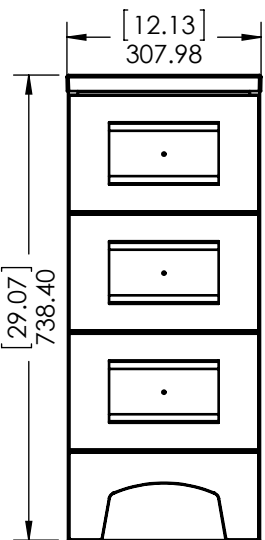

UNLESS OTHERWISE SPECIFIED
 DIMENSIONS ARE IN mm and [inches]
 AND TOLERANCES ARE +/- 1.0 [0.04]

DRAWN BY:	RR	4/23/19
CHECKED BY:	RR	4/23/19
APPROVED BY:	RR	4/23/19
DO NOT SCALE DRAWING	SCALE: 1:12	SIZE: A

TITLE:	Delridge 24in		
PART NO:	PAGE	1 OF 1	REV: 0

ITEM ID	DESCRIPTION
DR12P2-PG	Delridge 12.13in W x 14.50in D x 29.07in H Vanity in Flagstone with Solid White Vanity Top

REV	ECO#	DESCRIPTION	REV'D BY DATE	CHK'D BY DATE	APRV'D BY DATE
0		New Release	RR 04/23/19	RR 04/23/19	RR 04/23/19

SIDE VIEW

FRONT VIEW

BACK VIEW

ISOMETRIC VIEW

PROPRIETARY AND CONFIDENTIAL THE INFORMATION CONTAINED IN THIS DRAWING IS THE SOLE PROPERTY OF WOODCRAFTERS HOME PRODUCTS L.L.C. ANY REPRODUCTION IN PART OR AS A WHOLE WITHOUT THE WRITTEN PERMISSION OF WOODCRAFTERS HOME PRODUCTS L.L.C. IS PROHIBITED.	UNLESS OTHERWISE SPECIFIED DIMENSIONS ARE IN mm and [inches] AND TOLERANCES ARE +/- 1.0 [0.04]	DRAWN BY:	RR	4/23/19	TITLE: Delridge 12in W x 14.41in D x 28.07in H
		CHECKED BY:	RR	4/23/19	
		APPROVED BY:	RR	4/23/19	
		DO NOT SCALE DRAWING	SCALE: 1:12	SIZE: A	PART NO:

ITEM ID	DESCRIPTION
DR12P2-PG	Delridge 12.13in W x 14.50in D x 29.07in H Vanity in Flagstone with Solid White Vanity Top

REV	ECO#	DESCRIPTION	REV'D BY DATE	CHK'D BY DATE	APRV'D BY DATE
0		New Release	RR 04/23/19	RR 04/23/19	RR 04/23/19