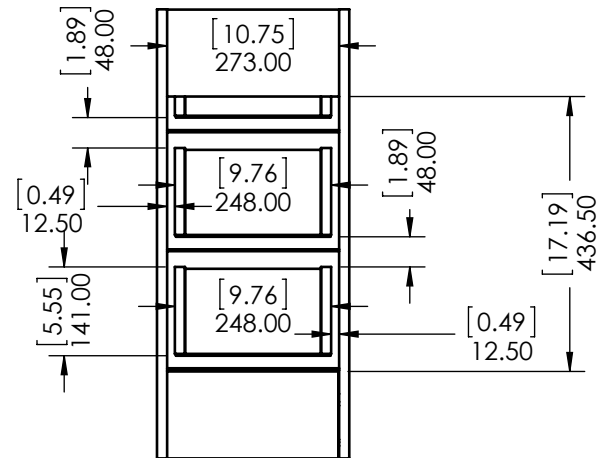

TITLE:	Delridge 24in		
PART NO:	PAGE	1 OF 1	REV: 0

ITEM ID	DESCRIPTION
DR12P2-PG	Delridge 12.13in W x 14.50in D x 29.07in H Vanity in Flagstone with Solid White Vanity Top

REV	ECO#	DESCRIPTION	REV'D BY DATE	CHK'D BY DATE	APRV'D BY DATE
0		New Release	RR 04/23/19	RR 04/23/19	RR 04/23/19

SIDE VIEW

FRONT VIEW

BACK VIEW

ISOMETRIC VIEW

PROPRIETARY AND CONFIDENTIAL THE INFORMATION CONTAINED IN THIS DRAWING IS THE SOLE PROPERTY OF WOODCRAFTERS HOME PRODUCTS L.L.C. ANY REPRODUCTION IN PART OR AS A WHOLE WITHOUT THE WRITTEN PERMISSION OF WOODCRAFTERS HOME PRODUCTS L.L.C. IS PROHIBITED.	UNLESS OTHERWISE SPECIFIED DIMENSIONS ARE IN mm and [inches] AND TOLERANCES ARE +/- 1.0 [0.04]	DRAWN BY:	RR	4/23/19	TITLE: Delridge 12in W x 14.41in D x 28.07in H
		CHECKED BY:	RR	4/23/19	
		APPROVED BY:	RR	4/23/19	
		DO NOT SCALE DRAWING	SCALE: 1:12	SIZE: A	PART NO:

ITEM ID	DESCRIPTION
DR12P2-PG	Delridge 12.13in W x 14.50in D x 29.07in H Vanity in Flagstone with Solid White Vanity Top

REV	ECO#	DESCRIPTION	REV'D BY DATE	CHK'D BY DATE	APRV'D BY DATE
0		New Release	RR 04/23/19	RR 04/23/19	RR 04/23/19

PROPRIETARY AND CONFIDENTIAL THE INFORMATION CONTAINED IN THIS DRAWING IS THE SOLE PROPERTY OF WOODCRAFTERS HOME PRODUCTS L.L.C. ANY REPRODUCTION IN PART OR AS A WHOLE WITHOUT THE WRITTEN PERMISSION OF WOODCRAFTERS HOME PRODUCTS L.L.C. IS PROHIBITED.	UNLESS OTHERWISE SPECIFIED DIMENSIONS ARE IN mm and [inches] AND TOLERANCES ARE +/- 1.0 [0.04]	DRAWN BY: RR 4/23/19	TITLE: Delridge 12in W x 14.41in D x 28.07in H
		CHECKED BY: RR 4/23/19	
		APPROVED BY: RR 4/23/19	
DO NOT SCALE DRAWING	SCALE: 1:12	SIZE: A	PART NO: PAGE 1 OF 1 REV: 0