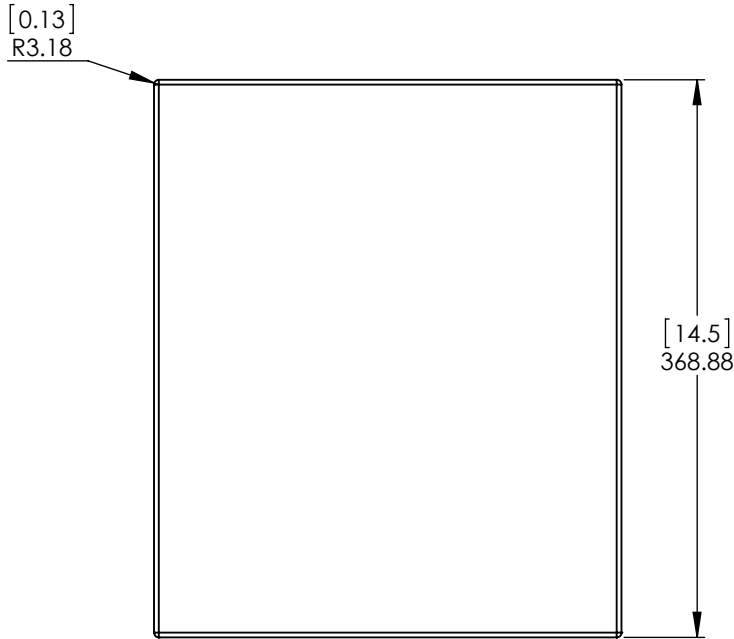

ID	Description	Technology	Status
595543	Slab 12.125x14.5 White	Solid White	Approved for production

Rev #	Approved by	Change
0	R. Rubio	Released

NOTE: MAX. WARPAGE TOLERANCE 1/8"

PROPRIETARY AND CONFIDENTIAL		UNLESS OTHERWISE SPECIFIED		NAME	DATE
THE INFORMATION CONTAINED IN THIS DRAWING IS THE SOLE PROPERTY OF WOODCRAFTERS. ANY REPRODUCTION IN PART OR AS A WHOLE WITHOUT THE WRITTEN PERMISSION OF WOODCRAFTERS IS PROHIBITED.		DIMENSIONS ARE IN MM. AND (INCHES) TOLERANCES ARE + 0.125 [3.175] - 0.125 [-3.175] SCALE: 1:5		DRAWN	R. Rubio 1/06/17
				CHECKED	R. Rubio 1/06/17
				ENG APPR.	R. Rubio 1/06/17
				MFG APPR.	C. Leal 1/06/17
				SIZE	DWG. NO.
				A	Slab 12.125x14.5 White
					SHEET 1 OF 1 REV: 0