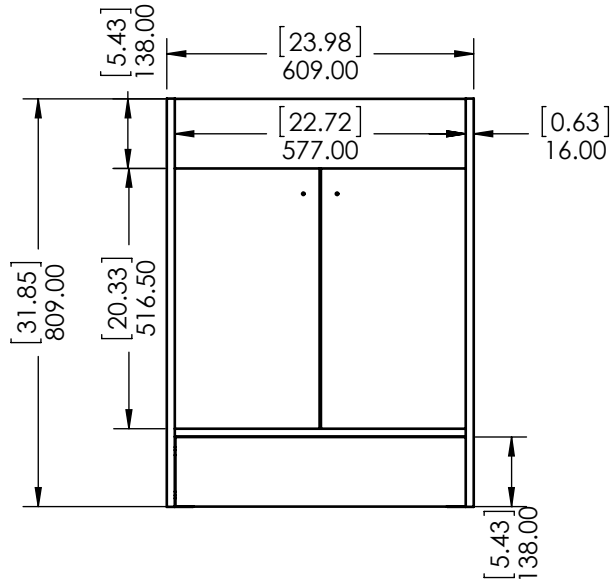

ITEM ID	DESCRIPTION
DR24P2-PG	Delridge 24in

REV	ECO#	DESCRIPTION	REV'D BY DATE	CHK'D BY DATE	APRV'D BY DATE
0		New Release	RR 04/23/19	RR 04/23/19	RR 04/23/19

SIDE VIEW

BACK VIEW

PROPRIETARY AND CONFIDENTIAL
THE INFORMATION CONTAINED IN THIS DRAWING IS THE SOLE PROPERTY OF WOODCRAFTERS HOME PRODUCTS L.L.C. ANY REPRODUCTION IN PART OR AS A WHOLE WITHOUT THE WRITTEN PERMISSION OF WOODCRAFTERS HOME PRODUCTS L.L.C. IS PROHIBITED.

UNLESS OTHERWISE SPECIFIED
DIMENSIONS ARE IN mm and [inches]
AND TOLERANCES ARE +/- 1.0 [0.04]

DRAWN BY:	RR	4/23/19
CHECKED BY:	RR	4/23/19
APPROVED BY:	RR	4/23/19
DO NOT SCALE DRAWING	SCALE: 1:12	SIZE: A

TITLE:	Delridge 24in		
PART NO:	PAGE	1 OF 1	REV: 0