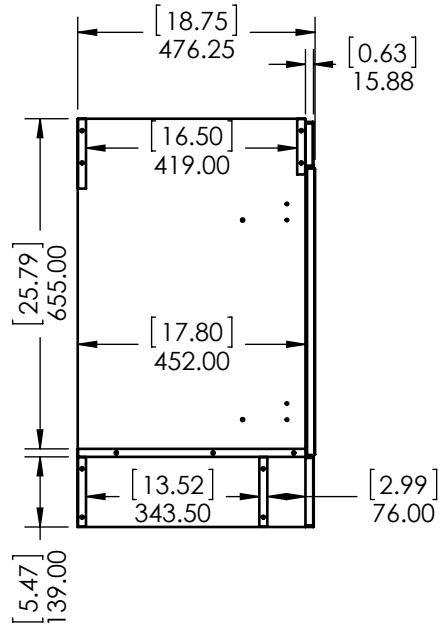

ITEM ID	DESCRIPTION
DR24P2-PG	Delridge 24in

REV	ECO#	DESCRIPTION	REV'D BY DATE	CHK'D BY DATE	APRV'D BY DATE
0		New Release	RR 04/23/19	RR 04/23/19	RR 04/23/19

SIDE VIEW