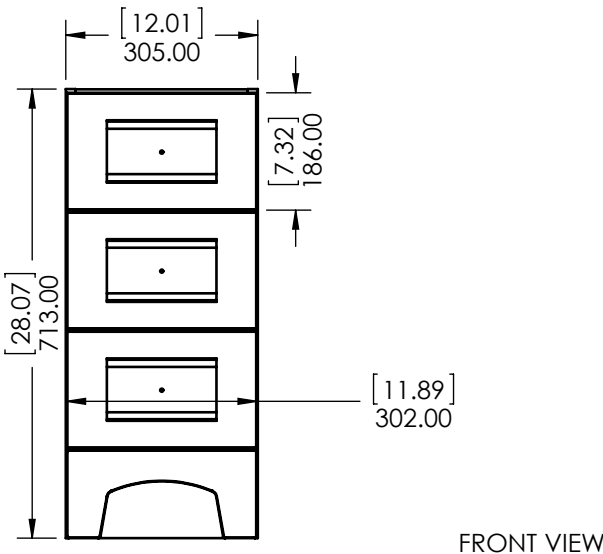

TITLE:	Delridge 24in		
PART NO:	PAGE	1 OF 1	REV: 0

ITEM ID	DESCRIPTION
DR12P2-PG	Delridge 12.13in W x 14.50in D x 29.07in H Vanity in Flagstone with Solid White Vanity Top

REV	ECO#	DESCRIPTION	REV'D BY DATE	CHK'D BY DATE	APRV'D BY DATE
0		New Release	RR 04/23/19	RR 04/23/19	RR 04/23/19

SIDE VIEW

FRONT VIEW

BACK VIEW

ISOMETRIC VIEW

PROPRIETARY AND CONFIDENTIAL THE INFORMATION CONTAINED IN THIS DRAWING IS THE SOLE PROPERTY OF WOODCRAFTERS HOME PRODUCTS L.L.C. ANY REPRODUCTION IN PART OR AS A WHOLE WITHOUT THE WRITTEN PERMISSION OF WOODCRAFTERS HOME PRODUCTS L.L.C. IS PROHIBITED.	UNLESS OTHERWISE SPECIFIED DIMENSIONS ARE IN mm and [inches] AND TOLERANCES ARE +/- 1.0 [0.04]	DRAWN BY:	RR	4/23/19	TITLE: Delridge 12in W x 14.41in D x 28.07in H
		CHECKED BY:	RR	4/23/19	
		APPROVED BY:	RR	4/23/19	
		DO NOT SCALE DRAWING	SCALE: 1:12	SIZE: A	PART NO:

ITEM ID	DESCRIPTION
DR12P2-PG	Delridge 12.13in W x 14.50in D x 29.07in H Vanity in Flagstone with Solid White Vanity Top

REV	ECO#	DESCRIPTION	REV'D BY DATE	CHK'D BY DATE	APRV'D BY DATE
0		New Release	RR 04/23/19	RR 04/23/19	RR 04/23/19

PROPRIETARY AND CONFIDENTIAL THE INFORMATION CONTAINED IN THIS DRAWING IS THE SOLE PROPERTY OF WOODCRAFTERS HOME PRODUCTS L.L.C. ANY REPRODUCTION IN PART OR AS A WHOLE WITHOUT THE WRITTEN PERMISSION OF WOODCRAFTERS HOME PRODUCTS L.L.C. IS PROHIBITED.	UNLESS OTHERWISE SPECIFIED DIMENSIONS ARE IN mm and [inches] AND TOLERANCES ARE +/- 1.0 [0.04]	DRAWN BY: RR 4/23/19	TITLE: Delridge 12in W x 14.41in D x 28.07in H
		CHECKED BY: RR 4/23/19	
		APPROVED BY: RR 4/23/19	
DO NOT SCALE DRAWING	SCALE: 1:12	SIZE: A	PART NO: PAGE 1 OF 1 REV: 0