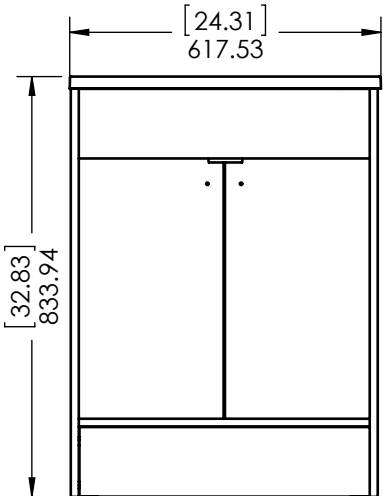

ITEM ID	DESCRIPTION
DR24P2-PG	Delridge 24in

REV	ECO#	DESCRIPTION	REV'D BY DATE	CHK'D BY DATE	APRV'D BY DATE
0		New Release	RR 04/23/19	RR 04/23/19	RR 04/23/19

SIDE VIEW

FRONT VIEW

BACK VIEW

PROPRIETARY AND CONFIDENTIAL
THE INFORMATION CONTAINED IN THIS DRAWING IS THE SOLE PROPERTY OF WOODCRAFTERS HOME PRODUCTS L.L.C. ANY REPRODUCTION IN PART OR AS A WHOLE WITHOUT THE WRITTEN PERMISSION OF WOODCRAFTERS HOME PRODUCTS L.L.C. IS PROHIBITED.

UNLESS OTHERWISE SPECIFIED
DIMENSIONS ARE IN mm and [inches]
AND TOLERANCES ARE +/- 1.0 [0.04]

DRAWN BY:	RR	4/23/19
CHECKED BY:	RR	4/23/19
APPROVED BY:	RR	4/23/19
DO NOT SCALE DRAWING	SCALE: 1:12	SIZE: A

TITLE:	Delridge 24in		
PART NO:	PAGE	1 OF 1	REV: 0