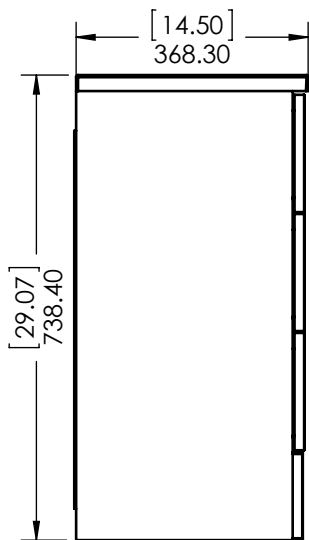

UNLESS OTHERWISE SPECIFIED
 DIMENSIONS ARE IN mm and [inches]
 AND TOLERANCES ARE +/- 1.0 [0.04]

DRAWN BY:	RR	4/23/19
CHECKED BY:	RR	4/23/19
APPROVED BY:	RR	4/23/19
DO NOT SCALE DRAWING	SCALE: 1:12	SIZE: A

TITLE:	Delridge 24in		
PART NO:	PAGE	1 OF 1	REV: 0

ITEM ID	DESCRIPTION
DR12P2-PG	Delridge 12.13in W x 14.50in D x 29.07in H Vanity in Flagstone with Solid White Vanity Top

REV	ECO#	DESCRIPTION	REV'D BY DATE	CHK'D BY DATE	APRV'D BY DATE
0		New Release	RR 04/23/19	RR 04/23/19	RR 04/23/19

SIDE VIEW

FRONT VIEW

BACK VIEW

ISOMETRIC VIEW

PROPRIETARY AND CONFIDENTIAL THE INFORMATION CONTAINED IN THIS DRAWING IS THE SOLE PROPERTY OF WOODCRAFTERS HOME PRODUCTS L.L.C. ANY REPRODUCTION IN PART OR AS A WHOLE WITHOUT THE WRITTEN PERMISSION OF WOODCRAFTERS HOME PRODUCTS L.L.C. IS PROHIBITED.	UNLESS OTHERWISE SPECIFIED DIMENSIONS ARE IN mm and [inches] AND TOLERANCES ARE +/- 1.0 [0.04]	DRAWN BY:	RR	4/23/19	TITLE: Delridge 12in W x 14.41in D x 28.07in H
		CHECKED BY:	RR	4/23/19	
		APPROVED BY:	RR	4/23/19	
		DO NOT SCALE DRAWING	SCALE: 1:12	SIZE: A	PART NO:

ITEM ID	DESCRIPTION
DR12P2-PG	Delridge 12.13in W x 14.50in D x 29.07in H Vanity in Flagstone with Solid White Vanity Top

REV	ECO#	DESCRIPTION	REV'D BY DATE	CHK'D BY DATE	APRV'D BY DATE
0		New Release	RR 04/23/19	RR 04/23/19	RR 04/23/19