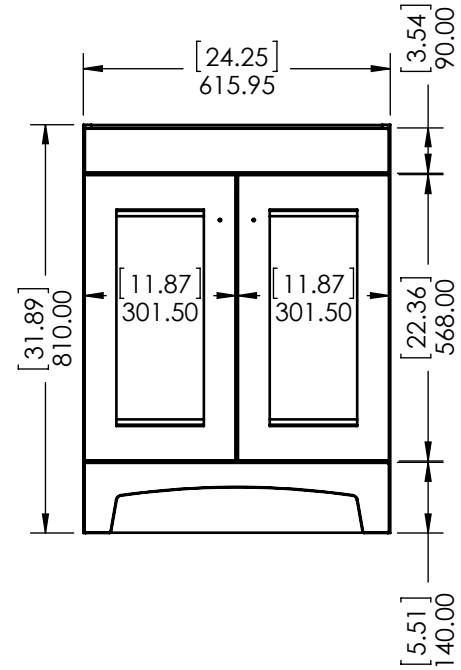

ITEM ID	DESCRIPTION
DR24P2-PG	Delridge 24in

REV	ECO#	DESCRIPTION	REV'D BY DATE	CHK'D BY DATE	APRV'D BY DATE
0		New Release	RR 04/23/19	RR 04/23/19	RR 04/23/19

SIDE VIEW

FRONT VIEW

PROPRIETARY AND CONFIDENTIAL
THE INFORMATION CONTAINED IN THIS DRAWING IS THE SOLE PROPERTY OF WOODCRAFTERS HOME PRODUCTS L.L.C. ANY REPRODUCTION IN PART OR AS A WHOLE WITHOUT THE WRITTEN PERMISSION OF WOODCRAFTERS HOME PRODUCTS L.L.C. IS PROHIBITED.

UNLESS OTHERWISE SPECIFIED
DIMENSIONS ARE IN mm and [inches]
AND TOLERANCES ARE +/- 1.0 [0.04]

DRAWN BY:	RR	4/23/19
CHECKED BY:	RR	4/23/19
APPROVED BY:	RR	4/23/19
DO NOT SCALE DRAWING	SCALE: 1:12	SIZE: A

TITLE:	Delridge 24in		
PART NO:	PAGE	1 OF 1	REV: 0