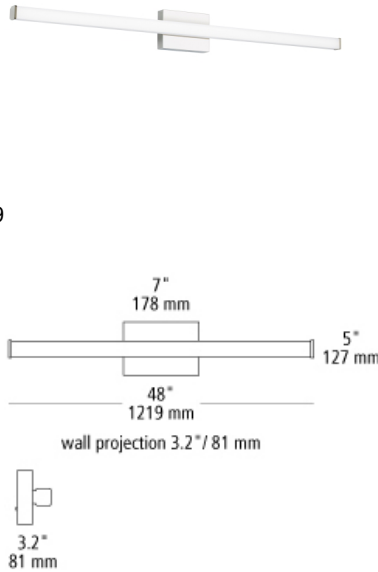

## lufe square 48 bath

### DESCRIPTION

When a sleek, contemporary solution is in order, the Lufe Square rectilinear vanity bath light by LBL Lighting is the answer. Its soft, energy efficient integrated LED light delivers a 2700K or 3000K color temperature at 90 CRI. The lighting fixture's substantial, rectangular backplate cleanly cradles the Frosted Acrylic lens and complements the angular end caps along with cleverly hidden hardware to finish the look. The bath light comes with a choice of either a Polished Chrome or a Satin Nickel finish. Lufe Square is 5" high with a 3.2" extension, making it ADA compliant, and it's available in three lengths: 24", 36" and 48". Damp-rated and dimmable. LED includes 46.9 watt 3444 delivered lumens 90 CRI 2700K or 3000K LED module. Dimmable with a low-voltage electronic dimmer. Mounts vertically or horizontally. ADA compliant. 120v or 277v.

### WEIGHT

3-3.5lb / 1.36-1.59kg ±

polished chrome    satin nickel