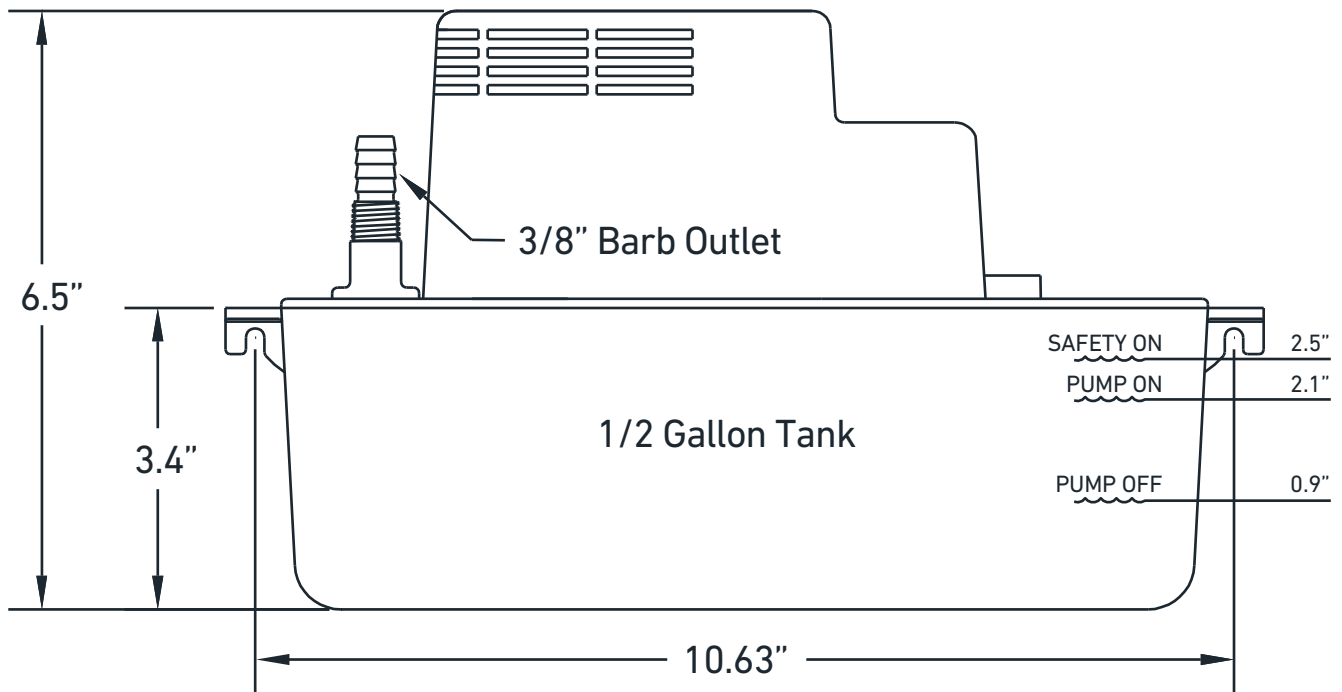

# Condensate Pump with Tubing

## Model: CB151TUL

**Includes:**

- 17 ft. max lift, 115 vac
- 20 ft. of 3/8" ID tubing included
- Rated for water temperature up to 150° F
- Motor thermal protection
- Safety Switch
- 6 ft power cord with plug

| L     | W    | H    | Outlet  | Inlet | Volts/Hz | Amps | Flow (GPH) @ |     |     |     | Max Lift | Wt.     |
|-------|------|------|---------|-------|----------|------|--------------|-----|-----|-----|----------|---------|
|       |      |      |         |       |          |      | 1'           | 5'  | 10' | 15' |          |         |
| 11.3" | 5.0" | 6.5" | 3/8" OD | 1.1"  | 115/60   | 0.9  | 125          | 103 | 66  | 10  | 17'      | 3.9 lbs |