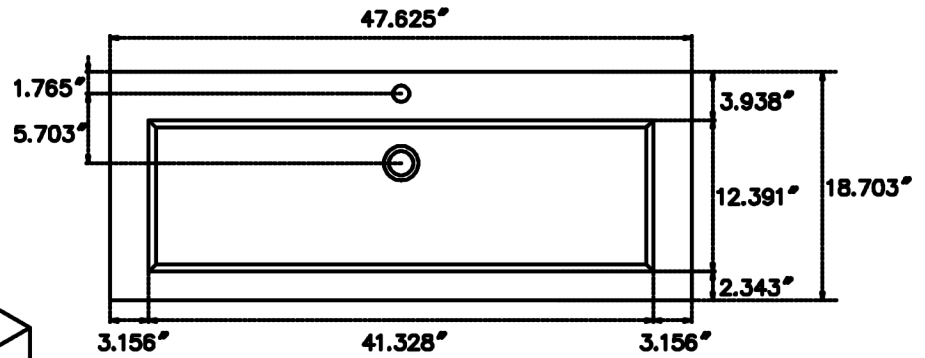

Specification Sheet

Maui 48" Wall Mounted LED Vanity

ALL DIMENSIONS & SPECIFICATIONS
ARE APPROXIMATE & SUBJECT TO
CHANGE WITHOUT NOTICE.