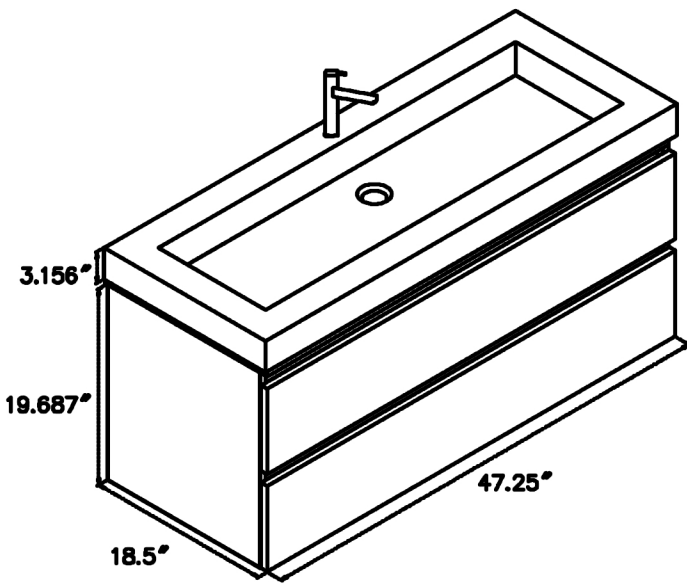

Specification Sheet

Maui 48" Wall Mounted LED Vanity

ALL DIMENSIONS & SPECIFICATIONS
ARE APPROXIMATE & SUBJECT TO
CHANGE WITHOUT NOTICE.