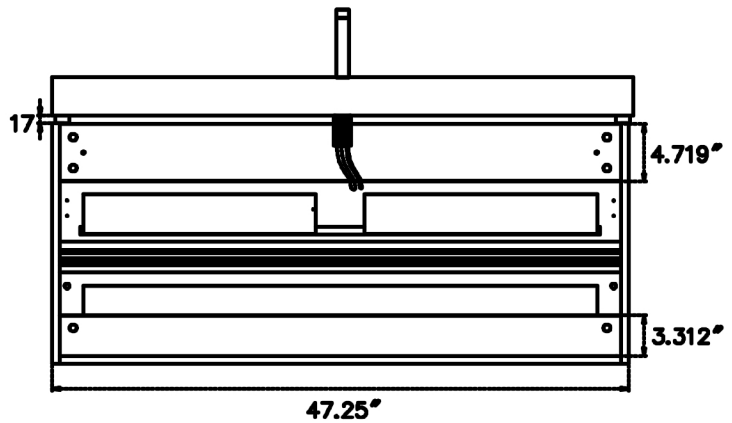

Specification Sheet

Maui 48" Wall Mounted LED Vanity

ALL DIMENSIONS & SPECIFICATIONS
ARE APPROXIMATE & SUBJECT TO
CHANGE WITHOUT NOTICE.