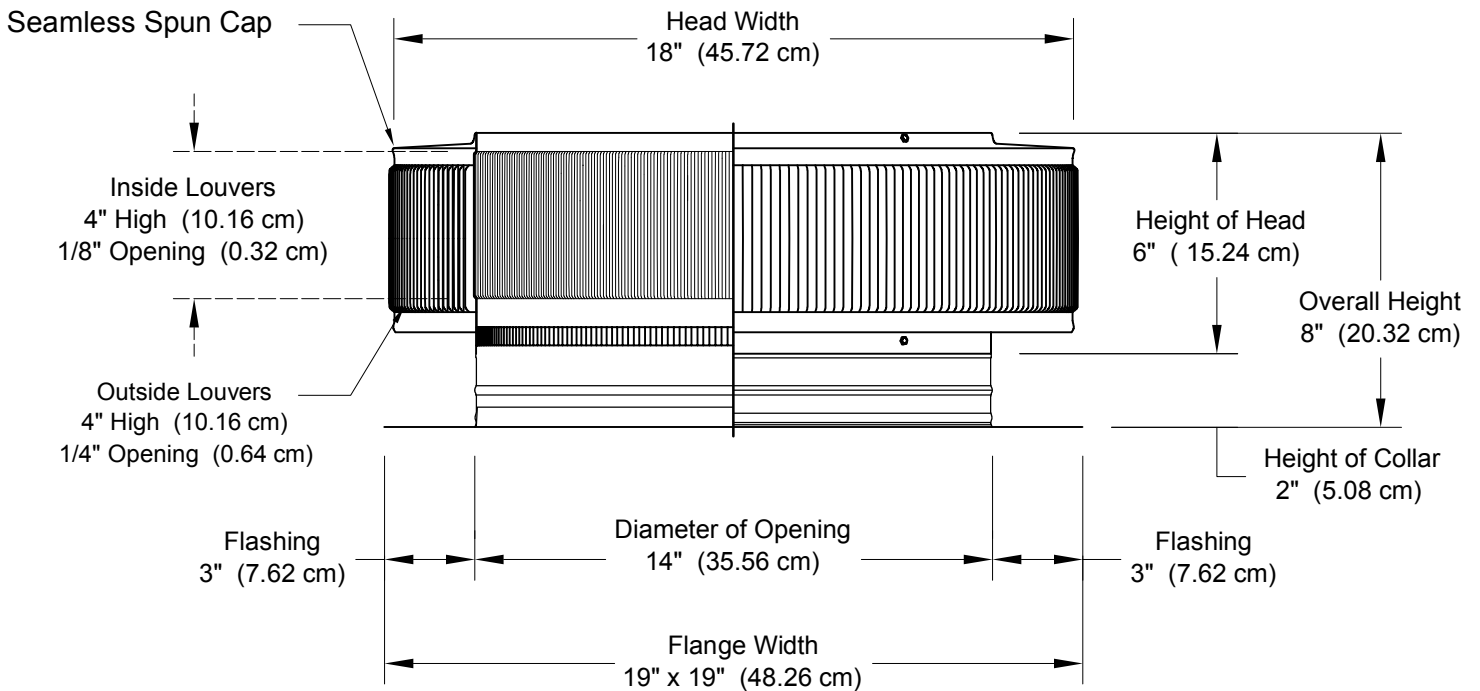

Aura Vent: Model AV-14-C2

14" Diameter with 2" Collar and Square Flange

- All Aluminum construction will never rust
- Exhausts air like a turbine with no moving parts
- No snow or rain infiltration
- Low profile- does not need to be removed for high winds
- Tested to 200 mph

minimum pitch capacity	maximum pitch capacity (std vent)	maximum pitch capacity (modified)	Weight lbs (kg)
3/12	6/12	12/12	4.0 (1.8)

Net Free Area		Application Per Square ft (meters)	
square inches (cm)	square foot (meters)	1/150	1/300
144 (366)	1.0 (0.30)	300 (91.44)	600 (182.88)