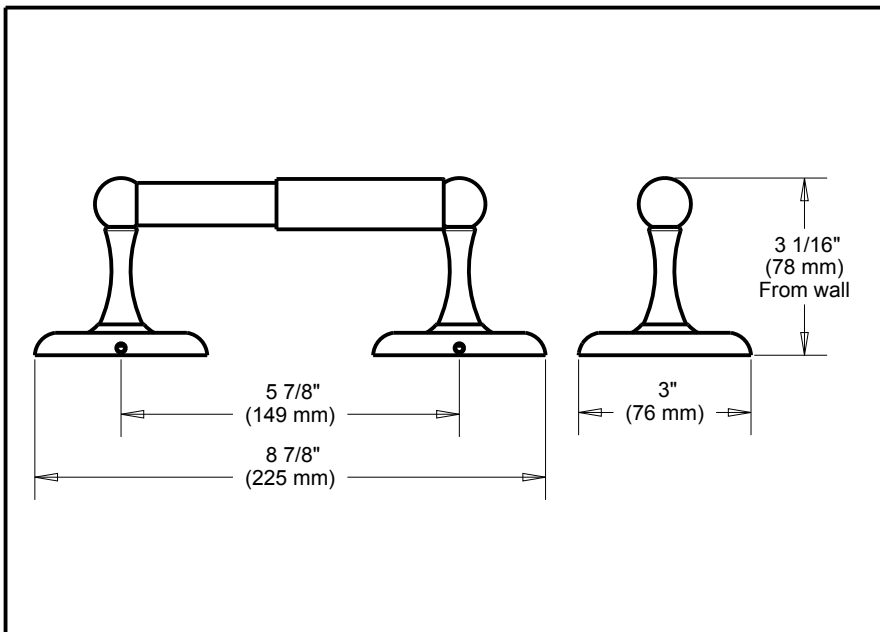

ACCESSORIES

- College Circle™ Bath Collection
- Toilet Paper Holder

Submitted Model No.: _____

Specific Features: _____

STANDARD SPECIFICATIONS:

- Wood blocking is preferable behind all wall surfaces. If wood blocking is not available, the following fasteners are suggested: Tile/Masonry-Plastic or lead Anchors Plaster/drywall-Toggle bolts.
- Mounting hardware and mounting template included with product.