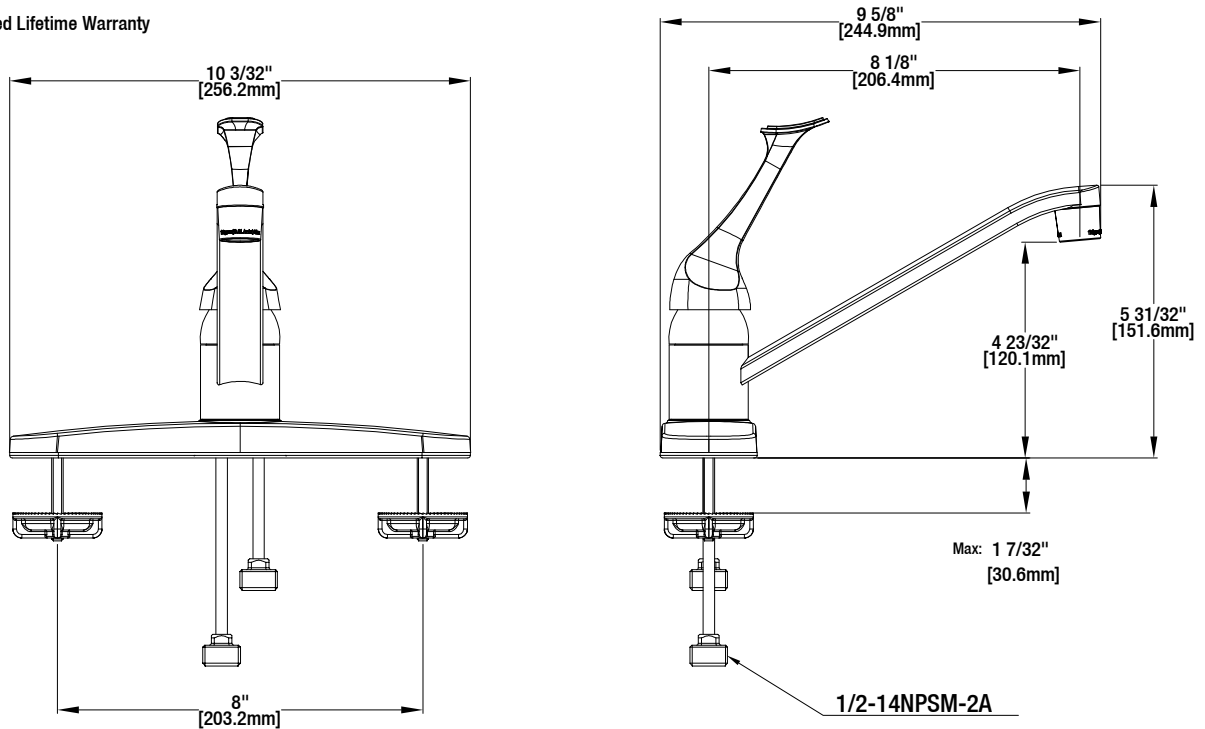

WARRANTY

- Limited Lifetime Warranty

INSTALLATION DIMENSIONS

Glacier Bay reserves the right to make changes in specifications and materials and to change and discontinue models, both without notice or obligation. Dimensions are for reference only.