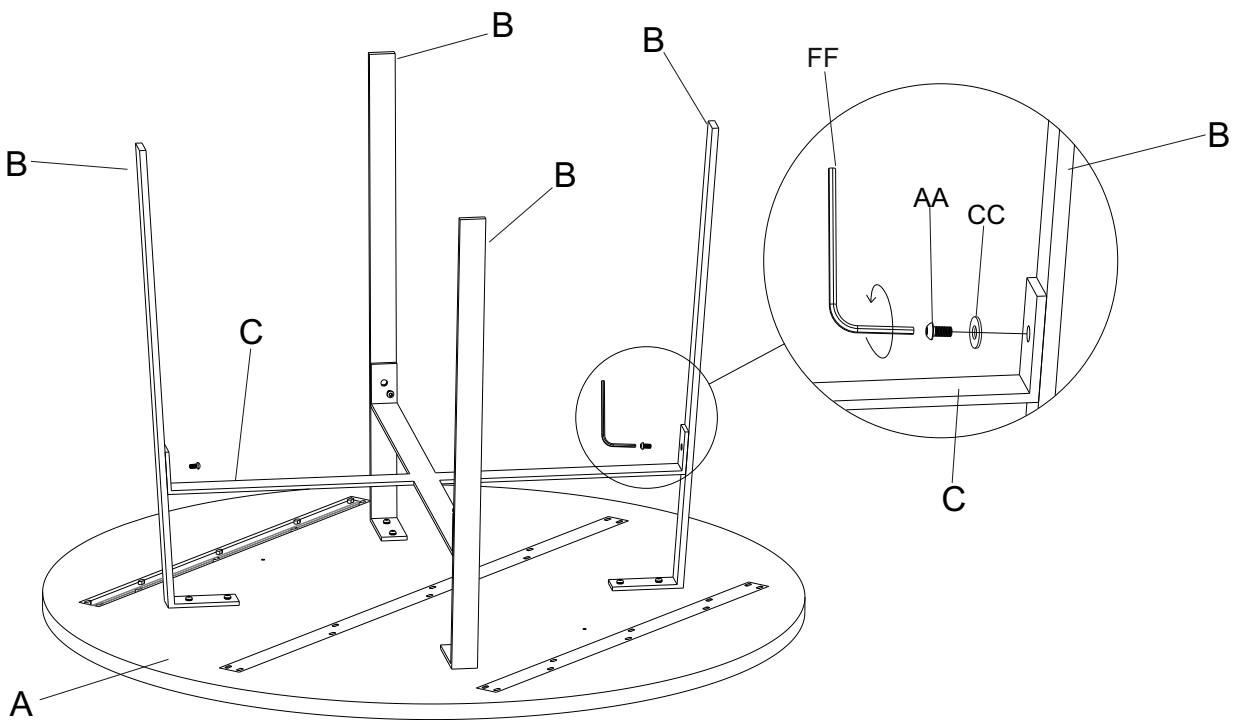

Assembly

1

2

M6X12
(AA)X04

M8X25
(BB)X08

M8X16
(CC)X04

M8X25
(DD)X08

HEX KEY
(EE)X1

HEX KEY
(FF)X1