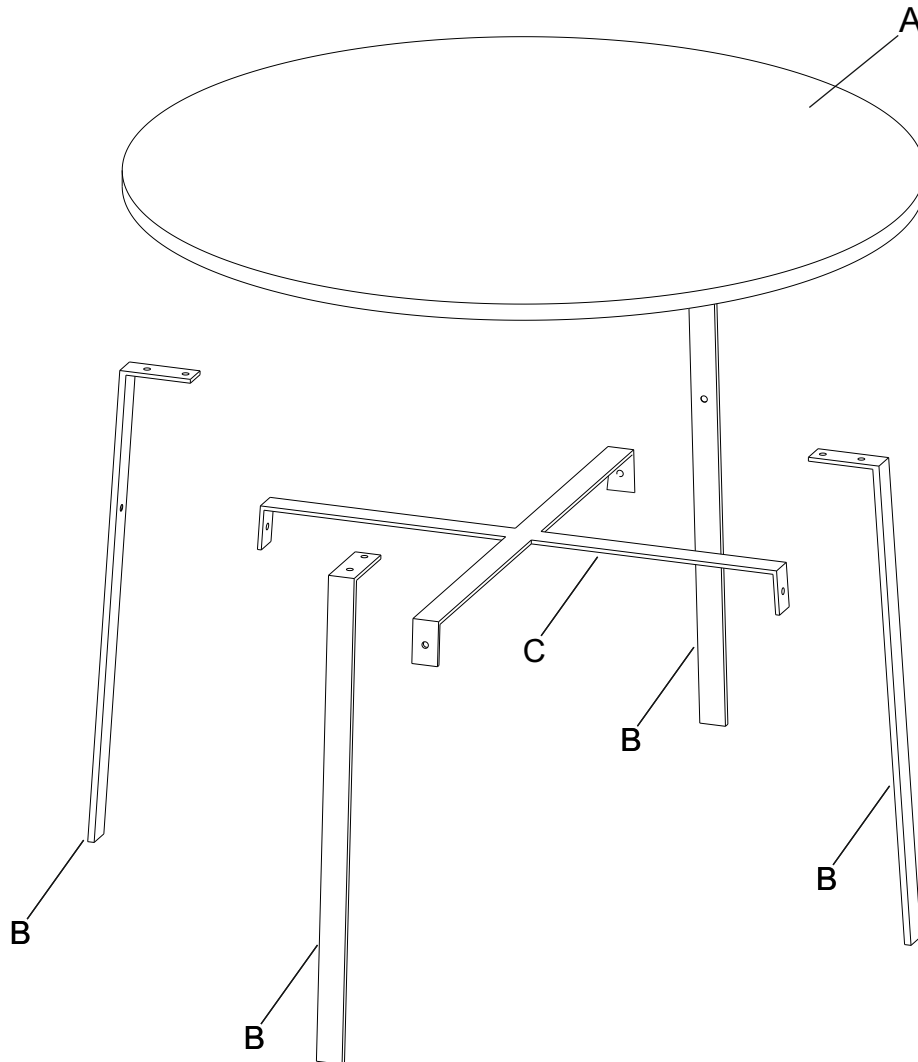

Level

HARDWARE INCLUDED

NOTE: Hardware not shown to actual size.

----AA

---BB

----CC

---DD

----EE

----FF

Part	Hardware Description	Quantity
AA	M6X12 BOLT	04
BB	M8X25 BOLT	08
CC	M8X16 WASHER	04
DD	M8X25 WASHER	08
EE	HEX KEY 4mm	01
FF	HEX KEY 5mm	01

Pre-assembly (continued)

PACKAGE CONTENTS

PART	PART NUMBER	QTY.
A	TOP	01
B	LEG	04
C	STRETCH	01