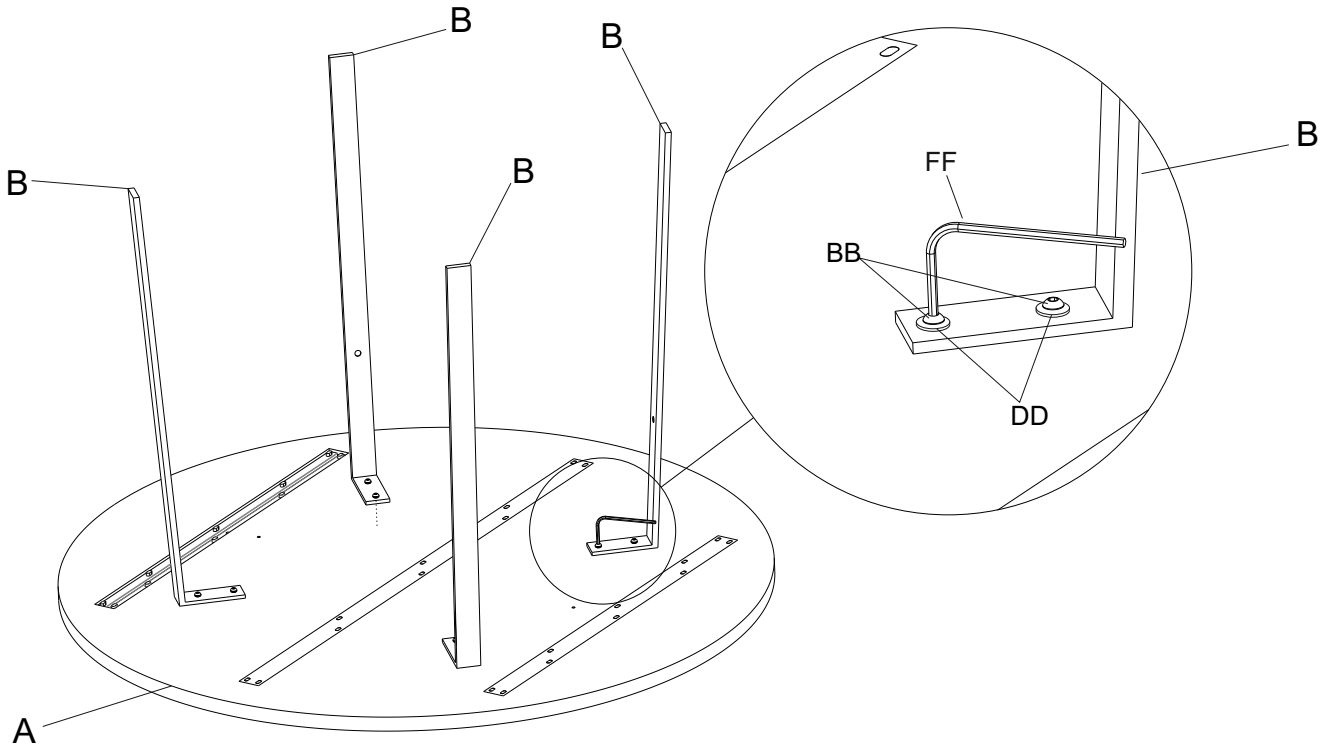

Assembly

1

2

M6X12
(AA)X04

M8X25
(BB)X08

M8X16
(CC)X04

M8X25
(DD)X08

HEX KEY
(EE)X1

HEX KEY
(FF)X1