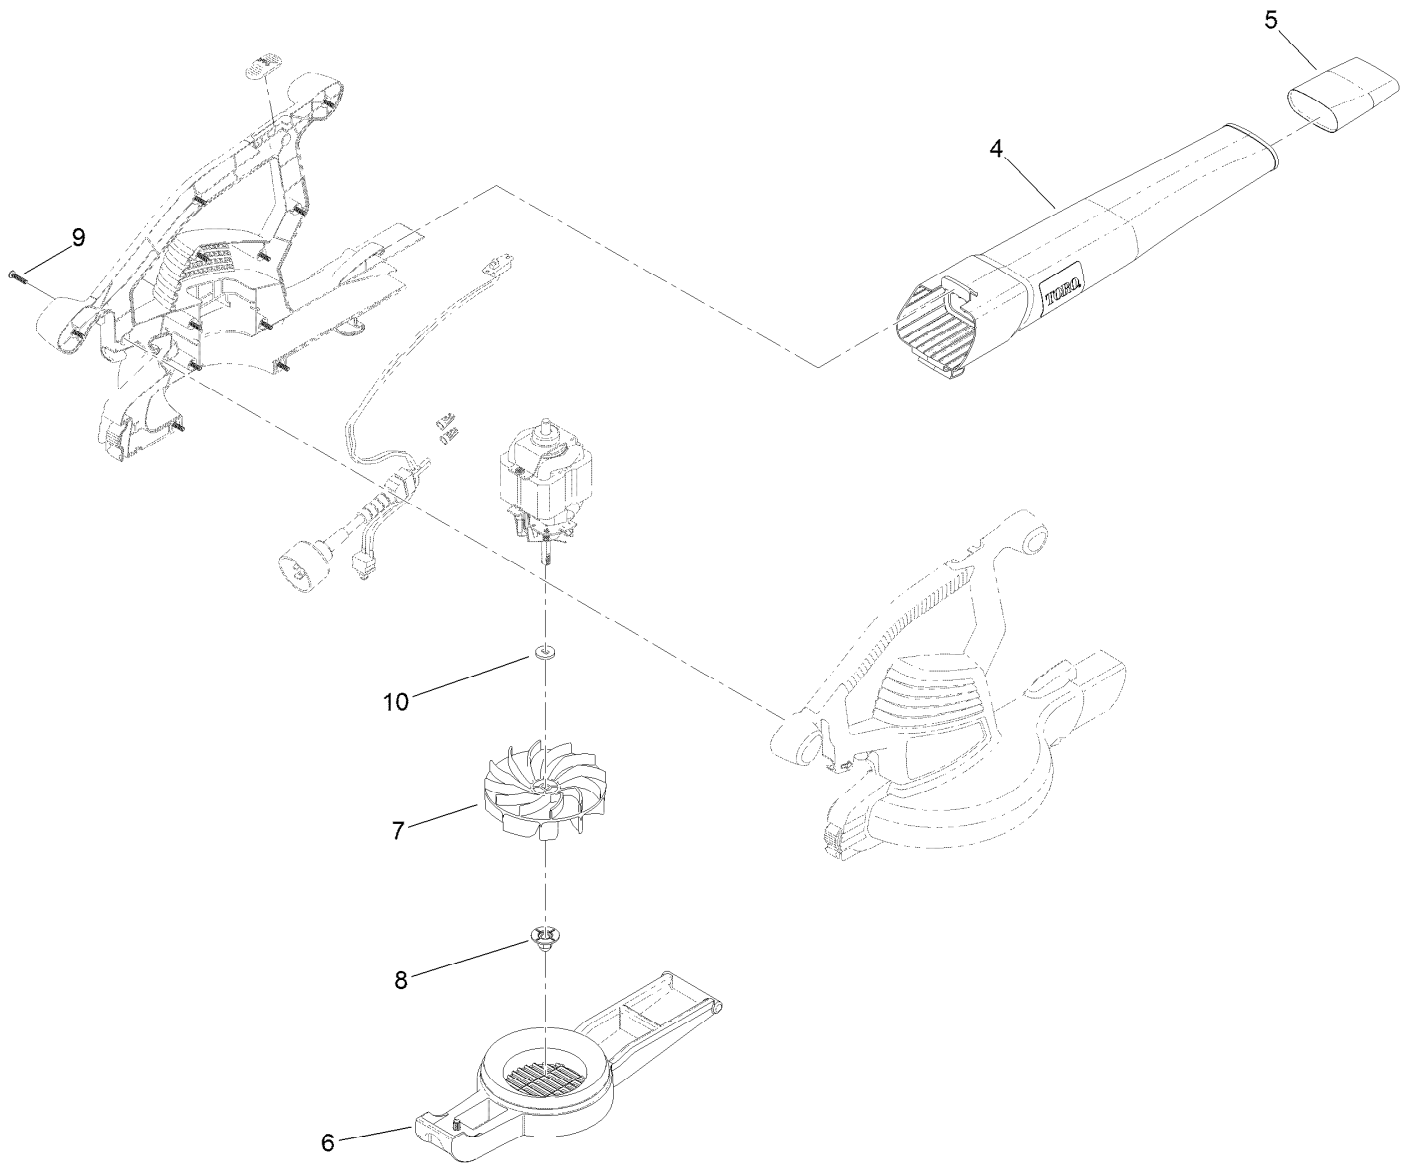

Count on it.

Parts Catalog

Rake and Vac™ Blower/Vacuum

Model No. 51617—Serial No. 313000001 and Up

Impeller and Tube Assembly

<i>Ref.</i>	<i>Part Number</i>	<i>Qty.</i>	<i>Description</i>
4	125-0473	1	Tube-Blower
5	119-9762	1	Tube-Insert, Super
6	108-8965	1	Cover-Inlet
7	125-0494	1	Impeller-Plastic, 9 Blade
8	114-9015	1	Nut-Impeller
9	94-4496	13	Screw-PPH
10	110-7406	1	Washer-Impeller

Bag and Tube Assembly

<i>Ref.</i>	<i>Part Number</i>	<i>Qty.</i>	<i>Description</i>
1:1	108-8969	1	Tube-Vacuum, Upper
1:2	108-8970	1	Tube-Vacuum, Lower
2	125-0526	1	Bag ASM

Count on it.