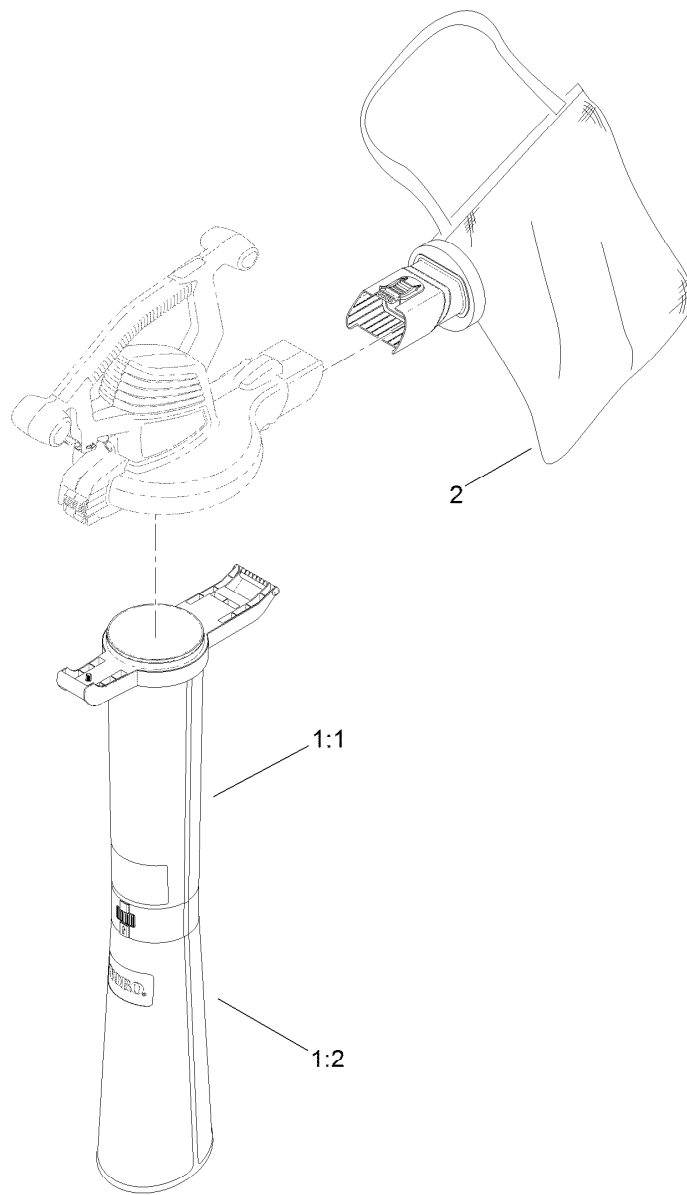

Count on it.

Parts Catalog

Rake and Vac™ Blower/Vacuum

Model No. 51617—Serial No. 313000001 and Up

Impeller and Tube Assembly

<i>Ref.</i>	<i>Part Number</i>	<i>Qty.</i>	<i>Description</i>
4	125-0473	1	Tube-Blower
5	119-9762	1	Tube-Insert, Super
6	108-8965	1	Cover-Inlet
7	125-0494	1	Impeller-Plastic, 9 Blade
8	114-9015	1	Nut-Impeller
9	94-4496	13	Screw-PPH
10	110-7406	1	Washer-Impeller

Bag and Tube Assembly

<i>Ref.</i>	<i>Part Number</i>	<i>Qty.</i>	<i>Description</i>
1:1	108-8969	1	Tube-Vacuum, Upper
1:2	108-8970	1	Tube-Vacuum, Lower
2	125-0526	1	Bag ASM

Count on it.