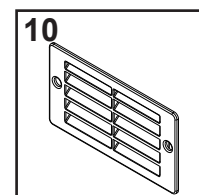

HARDWARE LIST...

Hardware Views by Key No.

Key No.	Part No.	Part Description	Qty.	✓ List
1	65923	Bolt (#8-32 x 3/8) (10 mm)	72	
2	65103	Hex Nut (#8-32)	72	
3	65004	Screw (#8AB x 5/16) (8 mm)	208	
4	66646	Washer Sheet	4	
5	66715	Door Handle	1	
6	66718	Hinge	6	
7	66720	Padlock Eyelet	1	
8	60H	Corner Cap	4	
9	66860	Peak Cap	2	
10	66847	Vent Gable	4	
11	66719	Spring Pin Upper	1	
12	66713	Spring Pin Lower	1	
13	66721	U-Nut (Door Clip)	12	
14	10280	Corner Clip	8	
15	66866	Door Closure Clip	2	

The fasteners used in each step are shown actual size at the top of each page. If you are unsure which fastener to use, hold it up to the picture and use the one that matches.