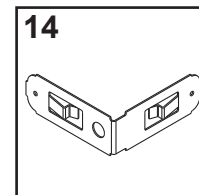

HARDWARE LIST...

Hardware Views by Key No.

Key No.	Part No.	Part Description	Qty.	✓ List
1	65923	Bolt (#8-32 x 3/8) (10 mm)	72	
2	65103	Hex Nut (#8-32)	72	
3	65004	Screw (#8AB x 5/16) (8 mm)	208	
4	66646	Washer Sheet	4	
5	66715	Door Handle	1	
6	66718	Hinge	6	
7	66720	Padlock Eyelet	1	
8	60H	Corner Cap	4	
9	66860	Peak Cap	2	
10	66847	Vent Gable	4	
11	66719	Spring Pin Upper	1	
12	66713	Spring Pin Lower	1	
13	66721	U-Nut (Door Clip)	12	
14	10280	Corner Clip	8	
15	66866	Door Closure Clip	2	

The fasteners used in each step are shown actual size at the top of each page. If you are unsure which fastener to use, hold it up to the picture and use the one that matches.