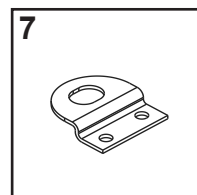

HARDWARE LIST...

Hardware Views by Key No.

Key No.	Part No.	Part Description	Qty.	✓ List
1	65923	Bolt (#8-32 x 3/8) (10 mm)	72	
2	65103	Hex Nut (#8-32)	72	
3	65004	Screw (#8AB x 5/16) (8 mm)	208	
4	66646	Washer Sheet	4	
5	66715	Door Handle	1	
6	66718	Hinge	6	
7	66720	Padlock Eyelet	1	
8	60H	Corner Cap	4	
9	66860	Peak Cap	2	
10	66847	Vent Gable	4	
11	66719	Spring Pin Upper	1	
12	66713	Spring Pin Lower	1	
13	66721	U-Nut (Door Clip)	12	
14	10280	Corner Clip	8	
15	66866	Door Closure Clip	2	

The fasteners used in each step are shown actual size at the top of each page. If you are unsure which fastener to use, hold it up to the picture and use the one that matches.