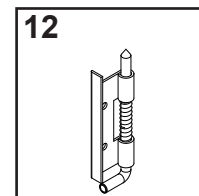

HARDWARE LIST...

Hardware Views by Key No.

Key No.	Part No.	Part Description	Qty.	✓ List
1	65923	Bolt (#8-32 x 3/8) (10 mm)	72	
2	65103	Hex Nut (#8-32)	72	
3	65004	Screw (#8AB x 5/16) (8 mm)	208	
4	66646	Washer Sheet	4	
5	66715	Door Handle	1	
6	66718	Hinge	6	
7	66720	Padlock Eyelet	1	
8	60H	Corner Cap	4	
9	66860	Peak Cap	2	
10	66847	Vent Gable	4	
11	66719	Spring Pin Upper	1	
12	66713	Spring Pin Lower	1	
13	66721	U-Nut (Door Clip)	12	
14	10280	Corner Clip	8	
15	66866	Door Closure Clip	2	

The fasteners used in each step are shown actual size at the top of each page. If you are unsure which fastener to use, hold it up to the picture and use the one that matches.