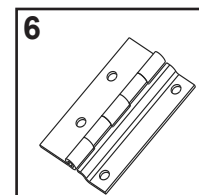

HARDWARE LIST...

Hardware Views by Key No.

Key No.	Part No.	Part Description	Qty.	✓ List
1	65923	Bolt (#8-32 x 3/8) (10 mm)	72	
2	65103	Hex Nut (#8-32)	72	
3	65004	Screw (#8AB x 5/16) (8 mm)	208	
4	66646	Washer Sheet	4	
5	66715	Door Handle	1	
6	66718	Hinge	6	
7	66720	Padlock Eyelet	1	
8	60H	Corner Cap	4	
9	66860	Peak Cap	2	
10	66847	Vent Gable	4	
11	66719	Spring Pin Upper	1	
12	66713	Spring Pin Lower	1	
13	66721	U-Nut (Door Clip)	12	
14	10280	Corner Clip	8	
15	66866	Door Closure Clip	2	

The fasteners used in each step are shown actual size at the top of each page. If you are unsure which fastener to use, hold it up to the picture and use the one that matches.