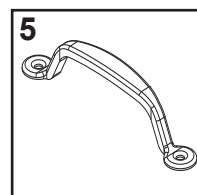

HARDWARE LIST...

Hardware Views by Key No.

Key No.	Part No.	Part Description	Qty.	✓ List
1	65923	Bolt (#8-32 x 3/8) (10 mm)	72	
2	65103	Hex Nut (#8-32)	72	
3	65004	Screw (#8AB x 5/16) (8 mm)	208	
4	66646	Washer Sheet	4	
5	66715	Door Handle	1	
6	66718	Hinge	6	
7	66720	Padlock Eyelet	1	
8	60H	Corner Cap	4	
9	66860	Peak Cap	2	
10	66847	Vent Gable	4	
11	66719	Spring Pin Upper	1	
12	66713	Spring Pin Lower	1	
13	66721	U-Nut (Door Clip)	12	
14	10280	Corner Clip	8	
15	66866	Door Closure Clip	2	

The fasteners used in each step are shown actual size at the top of each page. If you are unsure which fastener to use, hold it up to the picture and use the one that matches.