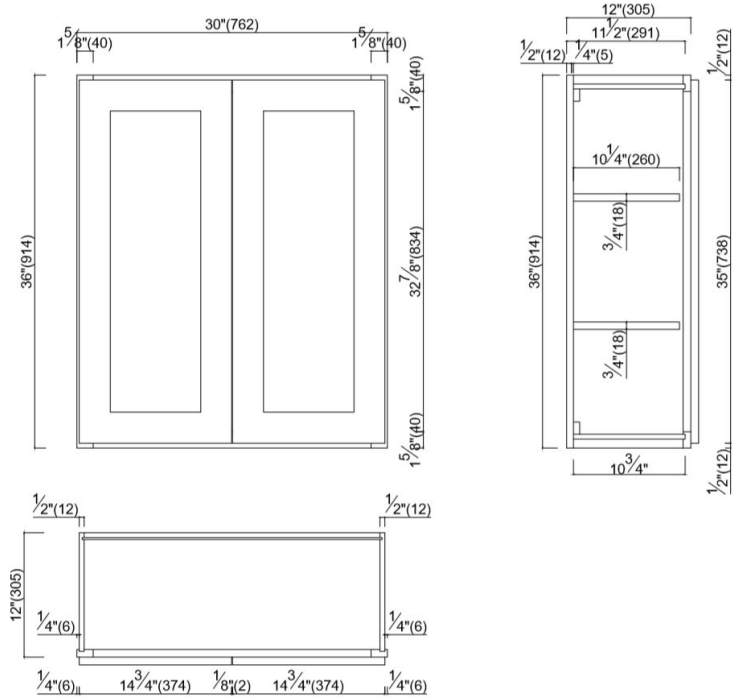

Brookings Fully Assembled Shaker Wall Kitchen Cabinet 30x36x12 White

SPECIFICATIONS

MATERIAL CONSTRUCTION:	Wood	NUMBER OF SHELVES:	2
WOOD SPECIES:	Maple	SHELF STYLE:	Wood
ASSEMBLED DIMENSIONS:	36" H x 30" L x 12" D	ADJUSTABLE SHELVES:	Yes
ASSEMBLED WEIGHT:	61.42 lbs.	SHELF ADJUSTIBILITY INCREMENTS:	2.5"
KITCHEN CABINET TYPE:	Wall	SHELF DIMENSIONS:	28.75"W x 10.25" D
MOUNTING TYPE:	Wall Mount	SHELF THICKNESS:	0.75"
CONSTRUCTION TYPE:	Face Frame	SHELF MATERIAL:	Plywood; Wood
HINGE STYLE:	Soft Close	FACE FRAME MATERIAL:	HDF
DOOR STYLE:	2 Solid wood frame shaker	SIDES MATERIAL:	Plywood
NUMBER OF DRAWERS:	0	BOTTOM MATERIAL:	Plywood
DRAWER DIMENSIONS 1:	N/A	BACK PANEL MATERIAL:	Plywood
DRAWER DIMENSIONS 2:	N/A	BACK BRACE MATERIAL:	Wood
DRAWER DIMENSIONS 3:	N/A	TOE KICK INSET WIDTH:	N/A
DWR BOX MATERIAL:	N/A		
DWR CONSTRUCTION:	N/A		
DWR GLIDE:			
FAKE DWR QTY:	0		
FAKE DWR LOCATION:	N/A		