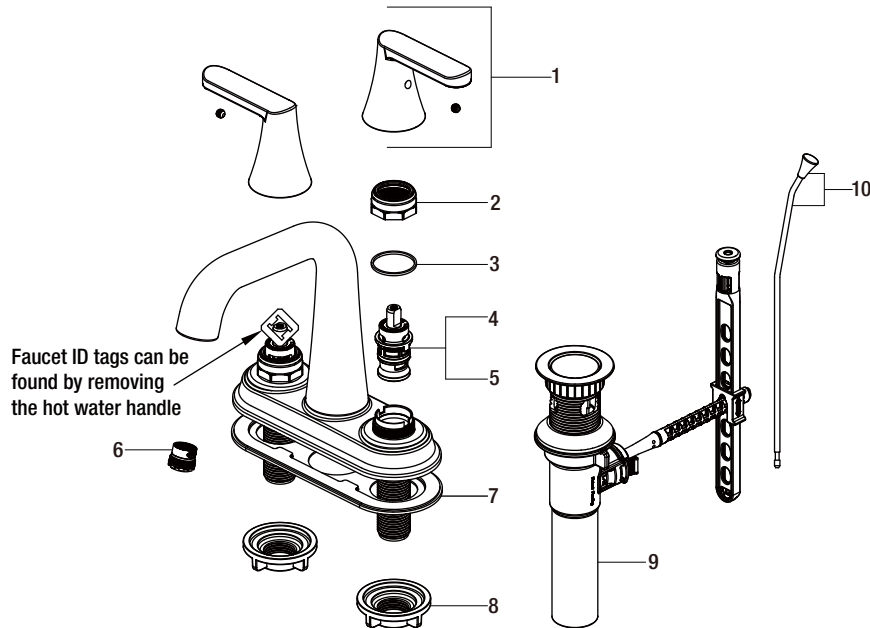

Jax 4 in. Centerset 2-Handle High-Arc Bathroom Faucet

MODEL	SKU #	FINISH
67579W-6335	206777955	Polished Nickel

Many replacement parts can be purchased online or at your local store. Please use the table below to identify the part SKU number needed, go to HOMEDEPOT.COM, and check for online and store availability. If you can't find the part you are looking for, please call 1-855-HD-GLACIER.

Part	Description	Part #	Internet SKU #	Store SKU #
1	Handle assembly	RP1348135		
2	Bonnet nut	RP70435	206864739	
3	Washer	RP64123		
4	Cartridge H	RP20067	301158139	
5	Cartridge C	RP20068	301158129	
6	Aerator	RP30187		

Part	Description	Part #	Internet SKU #	Store SKU #
7	Gasket	RP70504		
8	Mounting nut	RP56001	203193994	579276
9	ClickInstall™ drain assembly	RP4022835		
10	Lift rod	RP4023935		