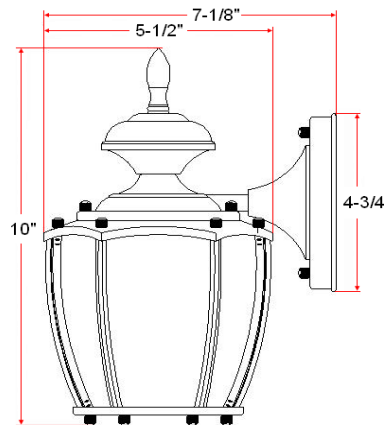

Dimensions

Warranty & Compliances

Warranty	10 Year Limited Warranty
UL	UL/cUL; Suitable for damp locations
ADA	N/A
EnergyStar	N/A

Companion Fixtures

Downlight	501445	Solid Brass
	501478	Antique Brass (US5)
Uplight (15-1/4" H)	502526	Solid Brass
Uplight (12-1/2" H)	501486	Solid Brass

Type:

Job:

Order Code:

Approvals: