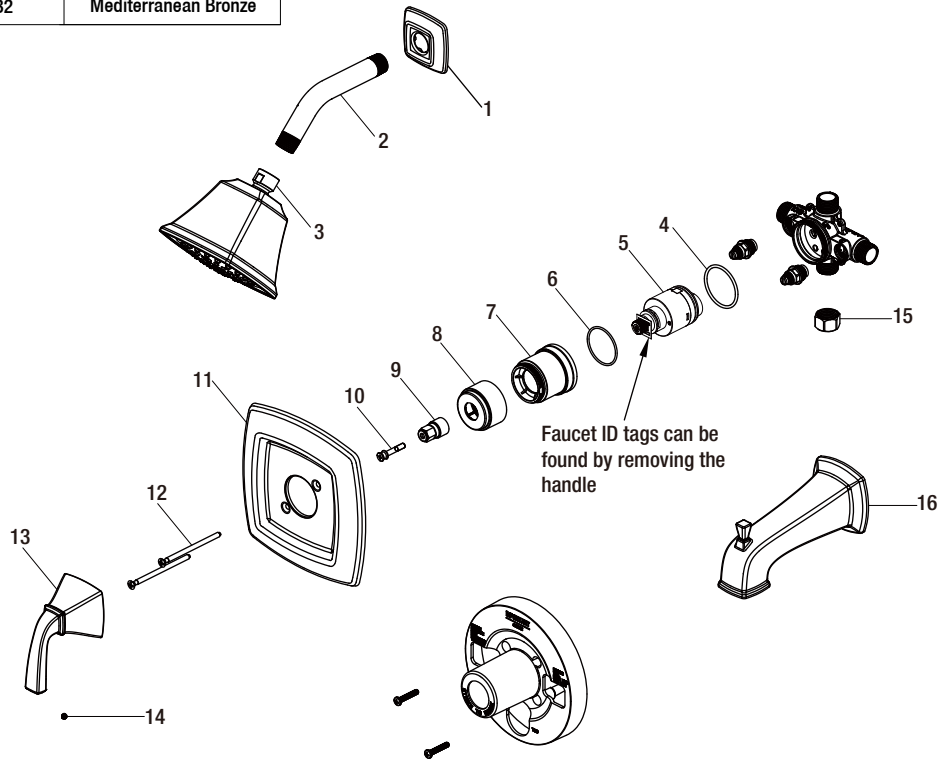

Mason Tub and Shower

| MODEL | YOW SKU# | FINISH |
|-------------|----------|----------------------|
| 873W-3501 | 724623 | Polished Chrome |
| 873W-3504 | 724622 | Brushed Nickel PVD |
| 873W-3527H2 | 718732 | Mediterranean Bronze |

| Part | Description | Part Number |
|------|---------------|-------------|
| 1 | Shower flange | RP38286* |
| 2 | Shower arm | RP38019* |
| 3 | Shower head | RP38287* |
| 4 | O-ring | RP60101 |
| 5 | Cartridge | RP20075 |
| 6 | O-ring | RP60091 |
| 7 | Bonnet | RP70437* |
| 8 | Sleeve | RP80297* |

| Part | Description | Part Number |
|------|------------------|-------------|
| 9 | Inverter | RP64043 |
| 10 | Screw | RP50020 |
| 11 | Escutcheon | RP80535* |
| 12 | Escutcheon screw | RP50066* |
| 13 | Handle | RP13453* |
| 14 | Set screw | RP50002 |
| 15 | Plug | RP70365 |
| 16 | Spout | RP33072* |