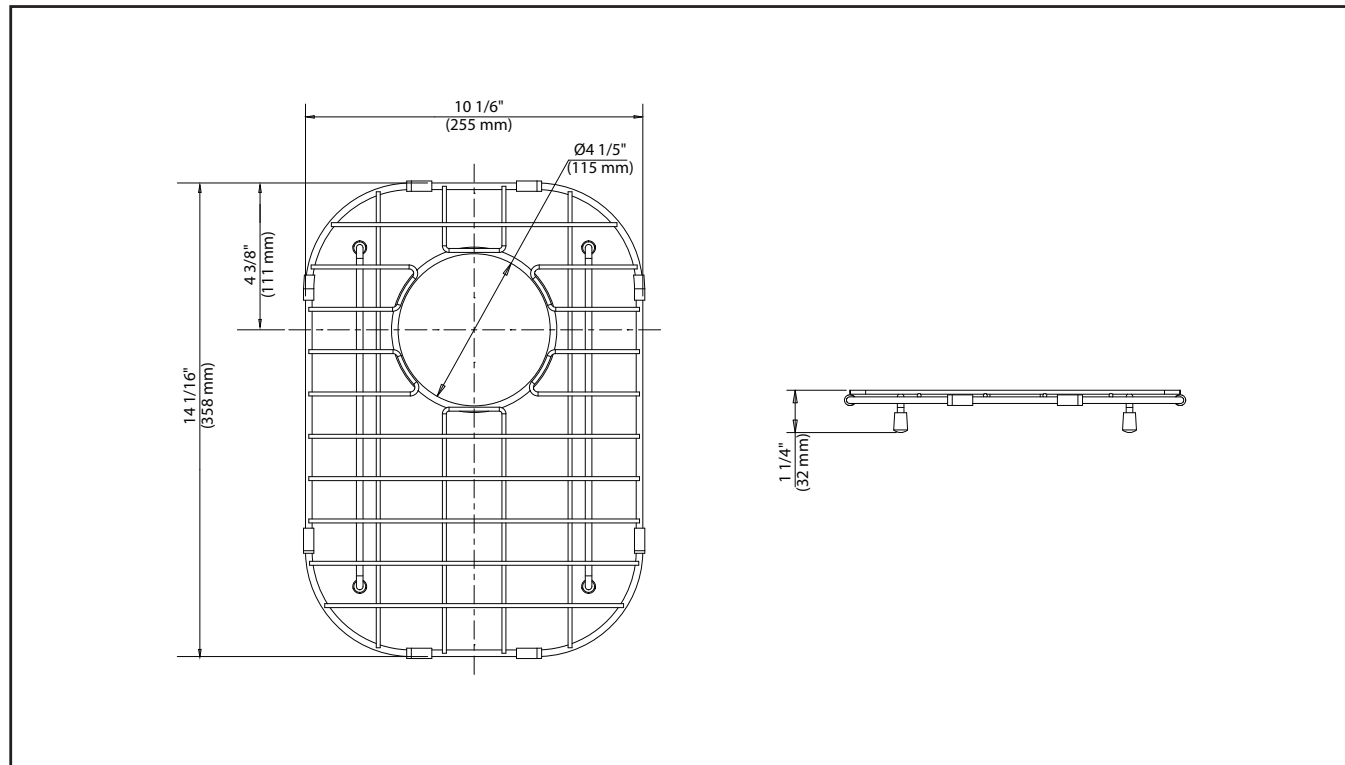

### Dimensions

10 1/6" x 14 1/16" x 1 1/4"

Kraus Limited Lifetime Warranty: See website for details [www.kraususa.com](http://www.kraususa.com)

1.800.775.0703 / [customerservice@kraususa.com](mailto:customerservice@kraususa.com)