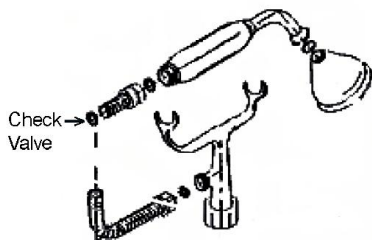

TUB FILLER WITH DIVERTER, HANDSHOWER SHOWERHEAD & RING

Cat. No.

4065

Features:

- ▶ Elephant Spout length is 5"
- ▶ Spout flow rate is 3.7 GPM
- ▶ Metal telephone style handshower with cradle and 59" hose
- ▶ Handshower includes backflow preventer
- ▶ Sunflower showerhead has flow rate of 2.44 GPM
- ▶ Includes 62" riser and rectangular shower ring
- ▶ 6" Elbow mounts included
- ▶ 1/4 Turn ceramic disc cartridges
- ▶ 7" Tub deck mounting for acrylic or cast iron tub
- ▶ Flow rate for handshower is 2.5 GPM
- ▶ Available with metal lever handles (**4065-ML**, **4065-ML2**) or metal cross handles (**4065-MC**)
- ▶ Metal cross handles feature "H" and "C" for hot and cold
- ▶ Includes wall support **4195WS**
- ▶ Can be used with freestanding supplies (**#4502-PL**) or straight bath supplies (**#5577**) depending on application

Finishes:

BP Polished Brass
CP Polished Chrome
PN Polished Nickel

SN Brushed Nickel
ORB Oil Rubbed Bronze

Shower Rod: 48"W x 24"D
Wall Support: 10"
Ceiling Support: 30"

Dimensions are nominal and may vary. Dimensions and specifications subject to change without notice.