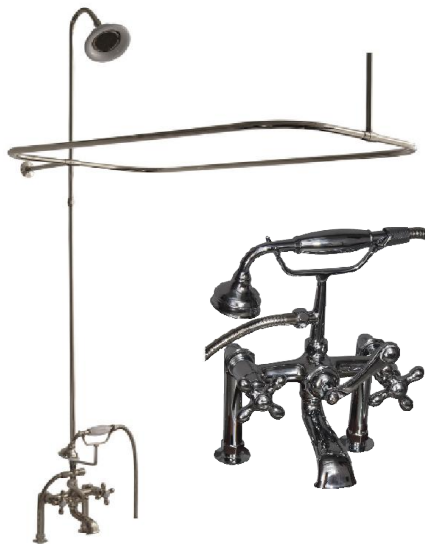

TUB FILLER WITH DIVERTER, HANDSHOWER SHOWERHEAD & RING

Cat. No.

4065

Features:

- ▶ Elephant Spout length is 5"
- ▶ Spout flow rate is 3.7 GPM
- ▶ Metal telephone style handshower with cradle and 59" hose
- ▶ Handshower includes backflow preventer
- ▶ Sunflower showerhead has flow rate of 2.44 GPM
- ▶ Includes 62" riser and rectangular shower ring
- ▶ 6" Elbow mounts included
- ▶ 1/4 Turn ceramic disc cartridges
- ▶ 7" Tub deck mounting for acrylic or cast iron tub
- ▶ Flow rate for handshower is 2.5 GPM
- ▶ Available with metal lever handles (**4065-ML**, **4065-ML2**) or metal cross handles (**4065-MC**)
- ▶ Metal cross handles feature "H" and "C" for hot and cold
- ▶ Includes wall support **4195WS**
- ▶ Can be used with freestanding supplies (**#4502-PL**) or straight bath supplies (**#5577**) depending on application

Finishes:

BP Polished Brass
CP Polished Chrome
PN Polished Nickel

SN Brushed Nickel
ORB Oil Rubbed Bronze

Shower Rod: 48"W x 24"D
Wall Support: 10"
Ceiling Support: 30"

Dimensions are nominal and may vary. Dimensions and specifications subject to change without notice.