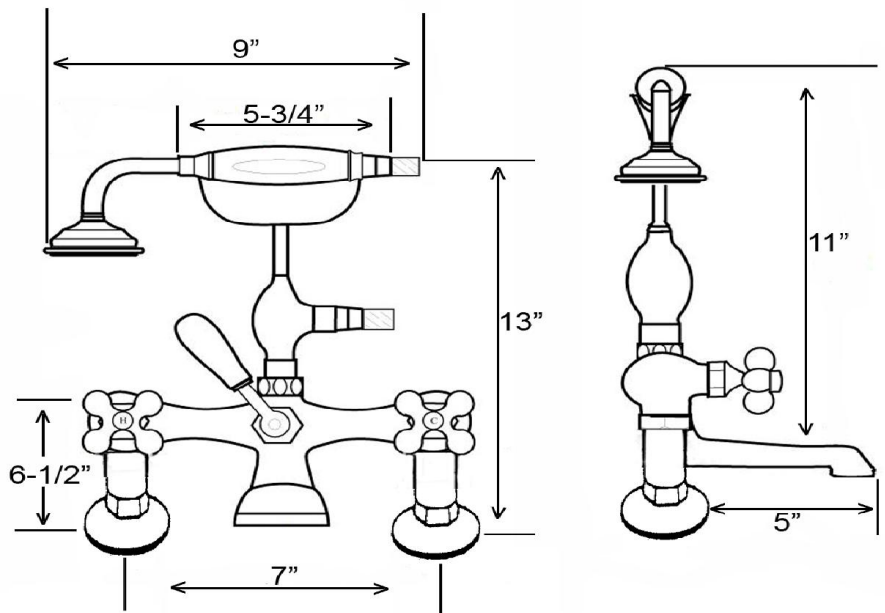

TUB FILLER WITH DIVERTER, HANDSHOWER SHOWERHEAD & RING

Cat. No.

4065

Features:

- ▶ Elephant Spout length is 5"
- ▶ Spout flow rate is 3.7 GPM
- ▶ Metal telephone style handshower with cradle and 59" hose
- ▶ Handshower includes backflow preventer
- ▶ Sunflower showerhead has flow rate of 2.44 GPM
- ▶ Includes 62" riser and rectangular shower ring
- ▶ 6" Elbow mounts included
- ▶ 1/4 Turn ceramic disc cartridges
- ▶ 7" Tub deck mounting for acrylic or cast iron tub
- ▶ Flow rate for handshower is 2.5 GPM
- ▶ Available with metal lever handles (**4065-ML**, **4065-ML2**) or metal cross handles (**4065-MC**)
- ▶ Metal cross handles feature "H" and "C" for hot and cold
- ▶ Includes wall support **4195WS**
- ▶ Can be used with freestanding supplies (**#4502-PL**) or straight bath supplies (**#5577**) depending on application

Finishes:

BP Polished Brass
CP Polished Chrome
PN Polished Nickel

SN Brushed Nickel
ORB Oil Rubbed Bronze

Shower Rod: 48"W x 24"D
Wall Support: 10"
Ceiling Support: 30"

Dimensions are nominal and may vary. Dimensions and specifications subject to change without notice.