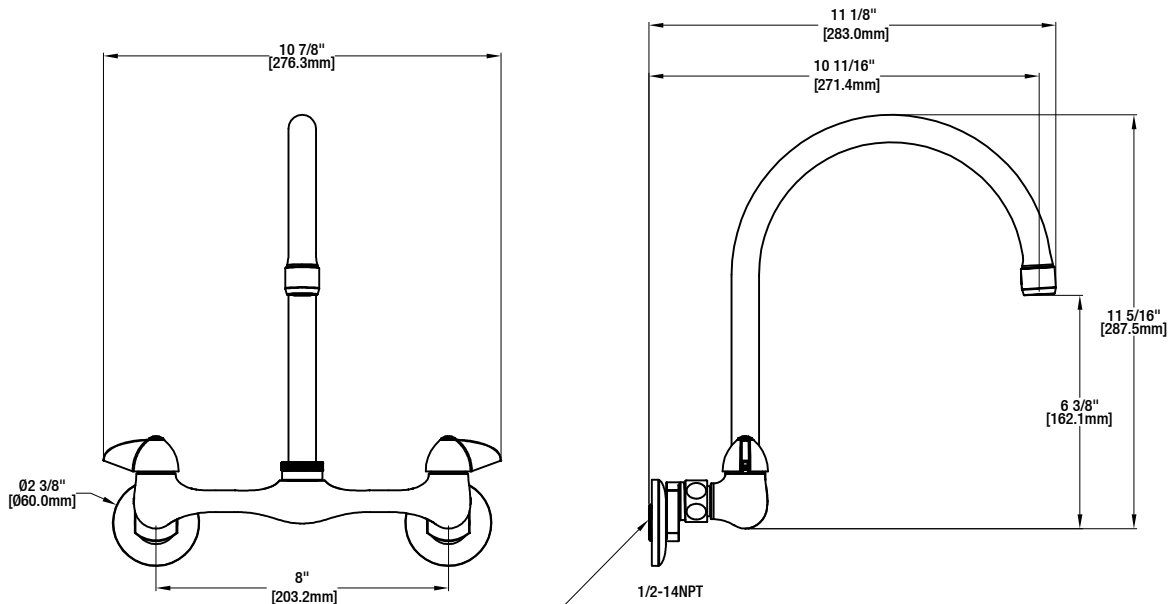

Builders Hi Arc Wall Mount Kitchen Faucet

MODEL	Internet SKU #	FINISH
HD67735-0008D2	301879819	Stainless Steel

FEATURES

- Requires 2-Hole Sink with 7 to 9" On-Center
- 1/2" IPS Connections
- Max Flow Rate: 1.8 gpm (6.8 L/min) at 60 psi
- Spout Reach: 10 11/16"
- Spout Height: 11 5/16"
- 1/4 Turn Ceramic Valve for Lifetime Drip-Free Operation
- With Zinc Lever Handle
- Exposed Aerator

INSTALLATION DIMENSIONS

Glacier Bay reserves the right to make changes in specifications and materials and to change and discontinue models, both without notice or obligation. Dimensions are for reference only.