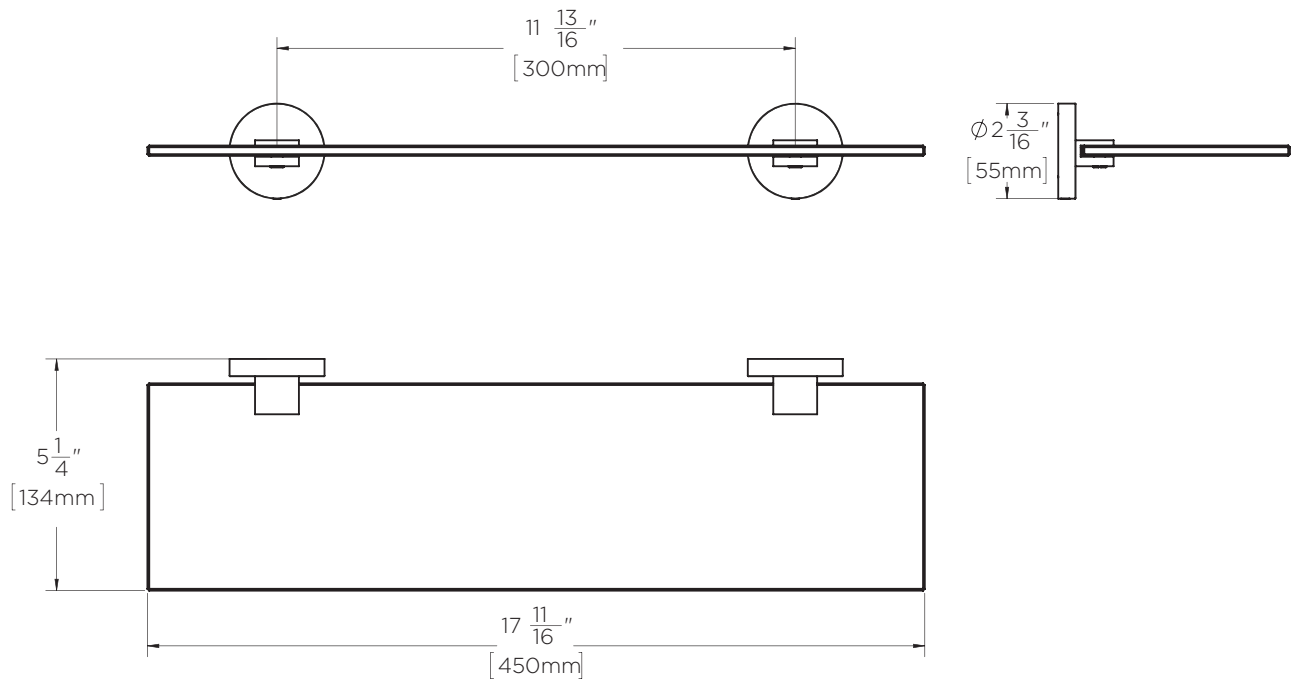

SPEAKMAN® SA-1209

Neo™ Glass Shelf

FEATURES:

- Brass shelving components
- Tempered glass plate
- Modern design
- Mounting hardware included

FINISH:

PC

WARRANTY:

- 1 year limited

DIMENSIONS:

NOTE: 1. All dimensions are in inches (millimeters) unless otherwise specified and are subject to change without notice.

Architect/Engineer Approval Space:

SPEAKMAN
400 ANCHOR MILL ROAD
NEW CASTLE, DE 19720