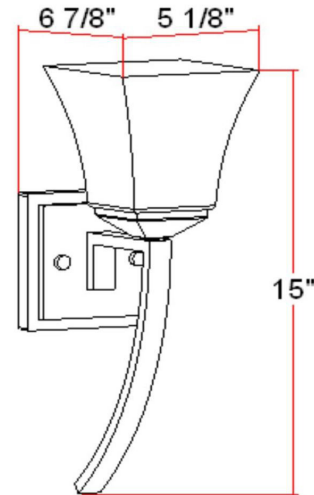

Torino I-Light Wall Sconce  
Satin Nickel

**SPECIFICATIONS**

MOUNTING:	Wall Sconce	LED BRIGHTNESS (LUMENS):	N/A
SLOPED CEILING ADAPTABLE:	N/A	LED COLOR CORRELATED TEMPERATURE (CCT):	N/A
LAMP TYPE 1:	1 lamp 60W Incandescent	LED COLOR RENDERING INDEX (CRI):	N/A
BULB INCLUDED:	N/A	LED EFFICACY:	N/A
WATTS PER BULB:	60W	LED AVERAGE RATED LIFE:	N/A
TOTAL WATTAGE:	60W	ENERGY EFFICIENT:	No
DIMMABLE:	Yes	LIGHTING AMPS:	N/A
MATERIAL CONSTRUCTION:	Steel	VOLTAGE:	120V
ASSEMBLED DIMENSIONS:	15" H x 5.1" L x 6.9" D		
WEIGHT:	N/A		
BACKPLATE DIMENSIONS:	N/A		
CANOPY/PLATE DIMENSIONS:	N/A		
GLASS/SHADE DIMENSIONS:	N/A		
GLASS/SHADE MATERIAL:	Glass		
GLASS/SHADE TYPE:	N/A		
GLASS/SHADE COLOR:	N/A		