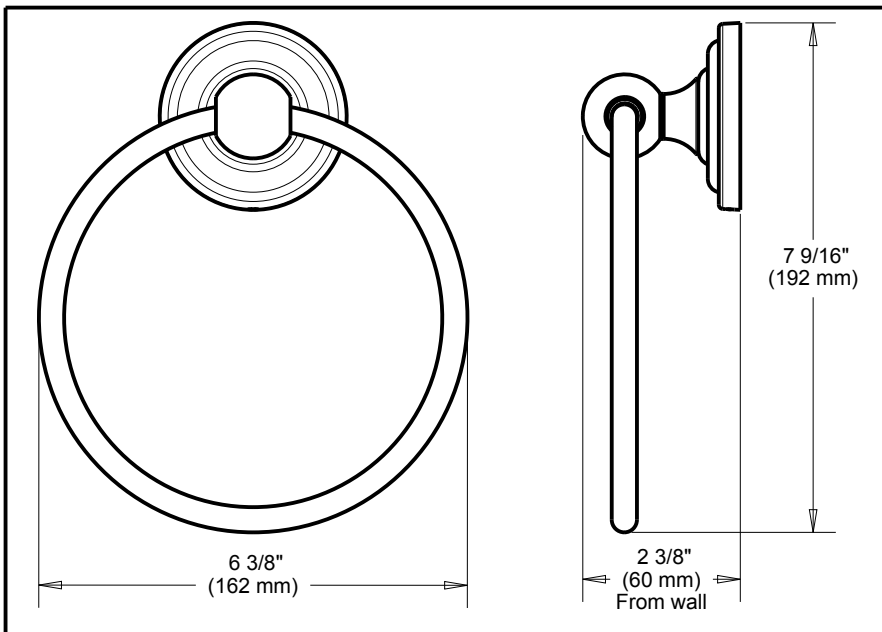

DELTA[®]

ACCESSORIES

- Greenwich™ Bath Collection
- Towel Ring

Submitted Model No.: _____

Specific Features: _____

STANDARD SPECIFICATIONS:

- Wood blocking is preferable behind all wall surfaces. If wood blocking is not available, the following fasteners are suggested: Tile/Masonry-Plastic or lead Anchors Plaster/drywall-Toggle bolts.
- Mounting hardware and mounting template included with product.