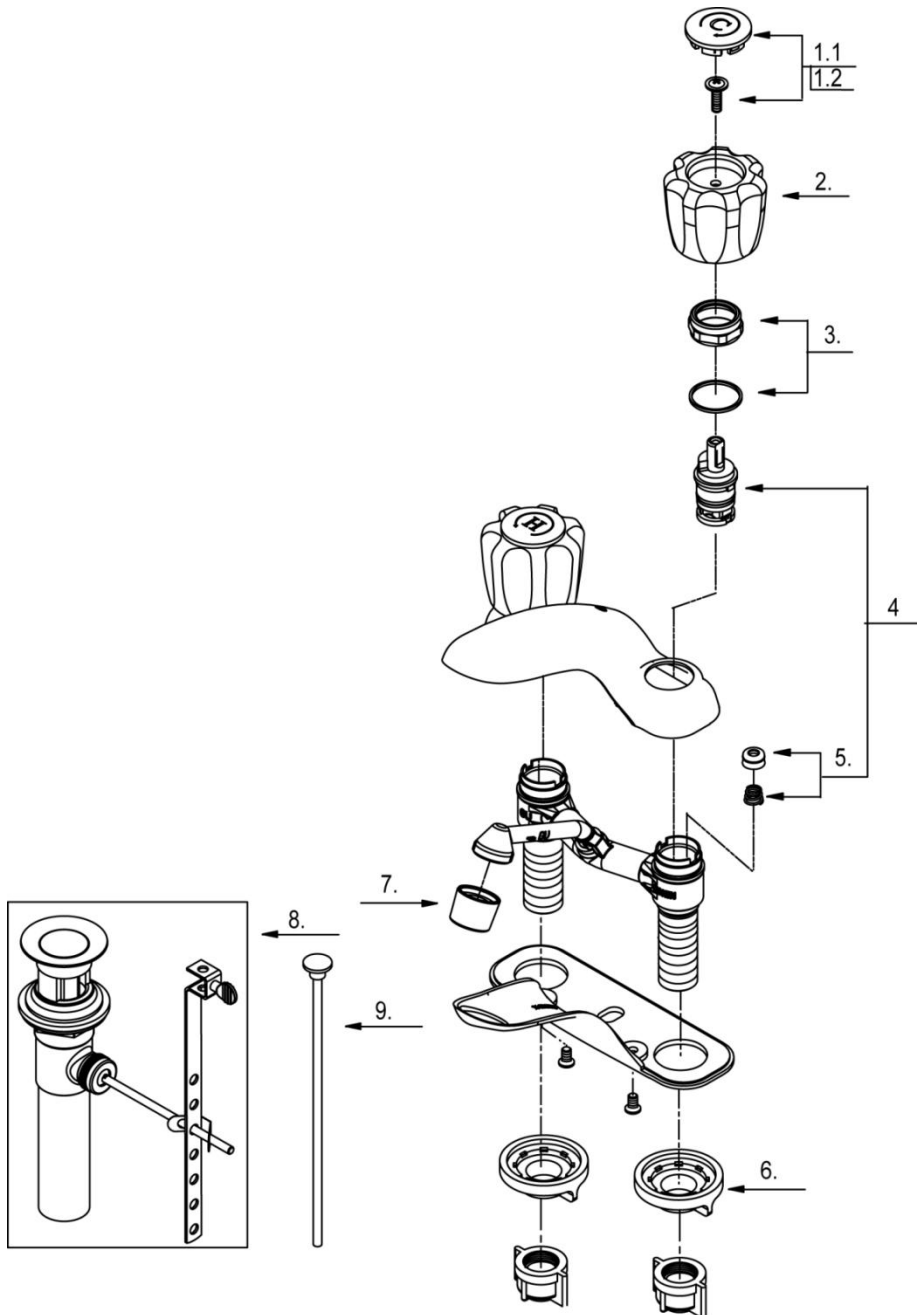

### **SPECIFIED MODEL:**

Model	Description	Finish
10119LF	Two handle lavatory faucet (with pop-up)	CP
10120LF	Two handle lavatory faucet	CP

**PRODUCT SPECIFICATION DIAGRAM**

10119LF 10120LF

## EXPLODED DRAWING

**10119LF 10120LF**

## **PARTS LISTING**

<b>No.</b>	<b>Part Name</b>	<b>Part No.</b>
1.1	Index Button-Cold	A66D746C
1.2	Index Button- Hot	A66D746H
2	Acrylic Handle	A029001
3	Retainer Nut Assembly	A66D639
4	Cartridge Assembly	A66D636N
5	Seat & Spring Set	A663002
6	Lock Nut Set	A504023
7	Aerator	A500871N-51
8	Pop-up Assembly	A556200
9	Lift Rod	A025011