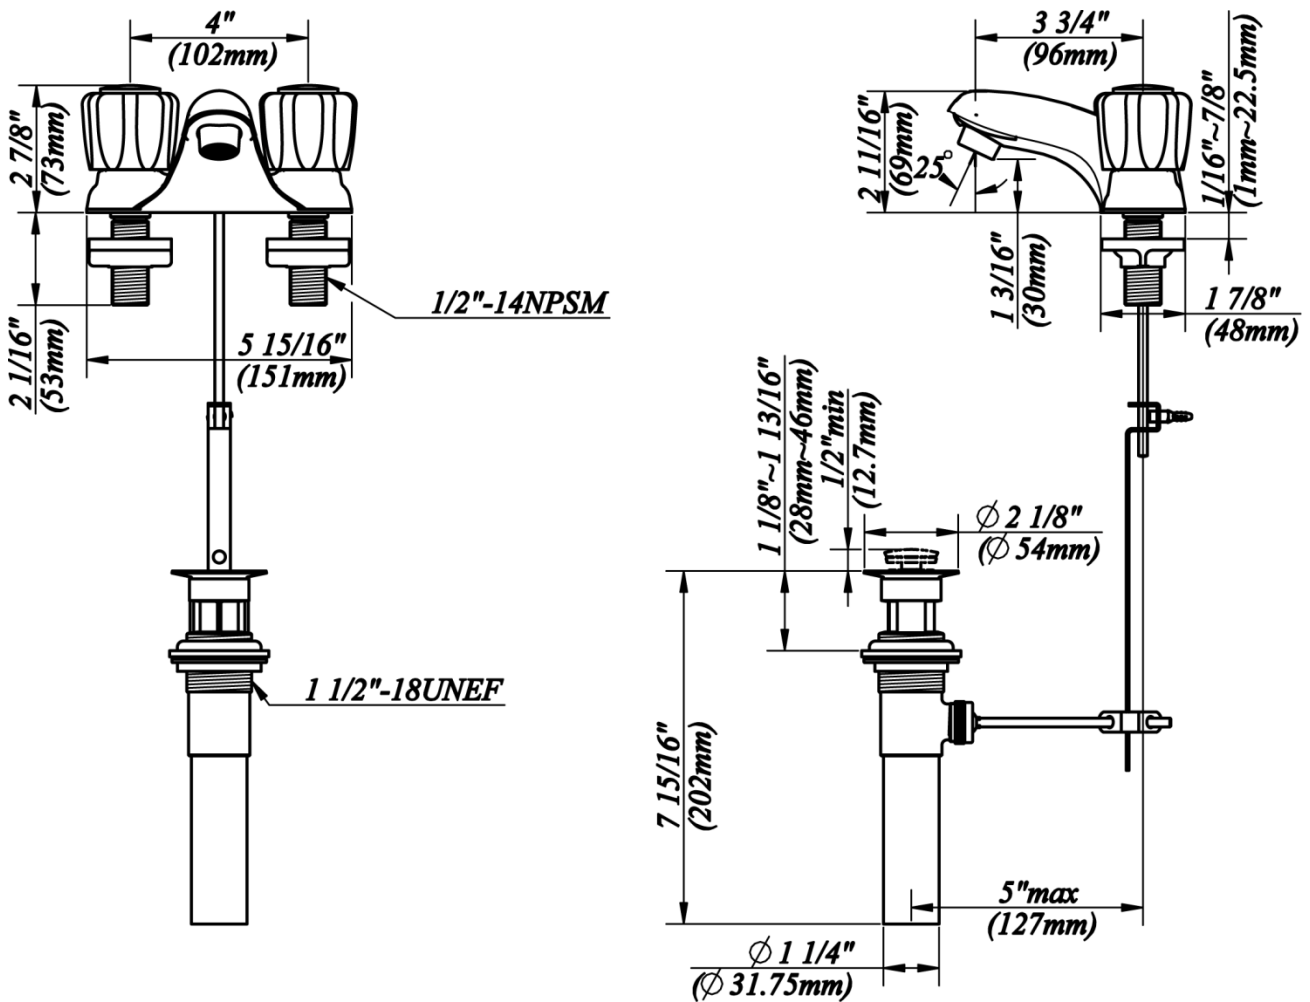

### **SPECIFIED MODEL:**

Model	Description	Finish
10119LF	Two handle lavatory faucet (with pop-up)	CP
10120LF	Two handle lavatory faucet	CP

**PRODUCT SPECIFICATION DIAGRAM**

10119LF 10120LF

## **PARTS LISTING**

<b>No.</b>	<b>Part Name</b>	<b>Part No.</b>
1.1	Index Button-Cold	A66D746C
1.2	Index Button- Hot	A66D746H
2	Acrylic Handle	A029001
3	Retainer Nut Assembly	A66D639
4	Cartridge Assembly	A66D636N
5	Seat & Spring Set	A663002
6	Lock Nut Set	A504023
7	Aerator	A500871N-51
8	Pop-up Assembly	A556200
9	Lift Rod	A025011