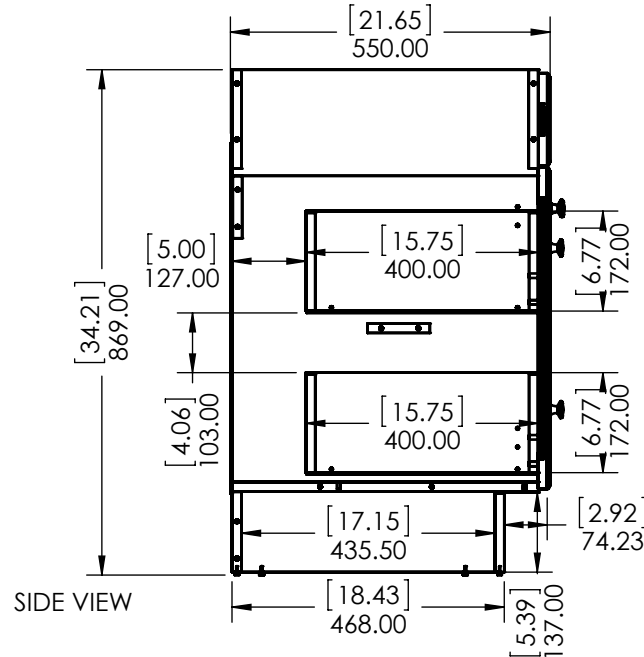

ITEM ID	DESCRIPTION
GF3621-WH	Glensford 36in x 21in D Vanity in White
GF3621-BT	Glensford 36in x 21in D Vanity in Butterscotch

REV	ECO#	DESCRIPTION	REV'D BY DATE	CHK'D BY DATE	APR'V'D BY DATE
0		New Release	IASV 5/1/17	IASV 5/1/17	IASV 5/1/17

UNLESS OTHERWISE SPECIFIED
 DIMENSIONS ARE IN mm and [inches] AND TOLERANCES ARE +/- 1.0 [0.04]

DRAWN BY:	IASV	5/1/17
CHECKED BY:	IASV	5/1/17
APPROVED BY:	IASV	5/1/17
DO NOT SCALE DRAWING	SCALE: 1:10	SIZE: A

TITLE:	GLENSFORD 36" ASSEMBLY	
PART NO:	PAGE 1 OF 1	REV: 0