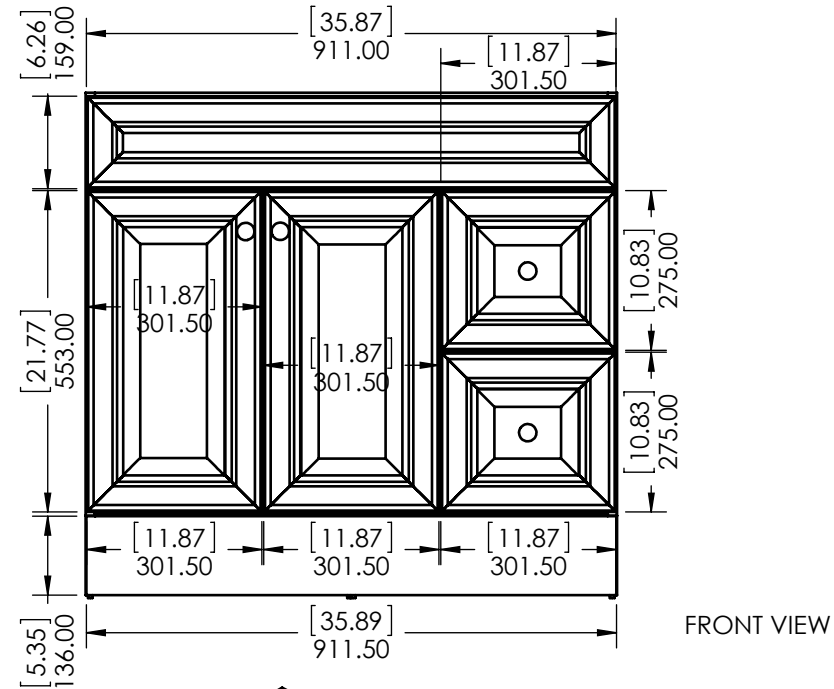

ITEM ID	DESCRIPTION
GF3621-WH	Glensford 36in x 21in D Vanity in White
GF3621-BT	Glensford 36in x 21in D Vanity in Butterscotch

REV	ECO#	DESCRIPTION	REV'D BY DATE	CHK'D BY DATE	APR'V'D BY DATE
0		New Release	IASV 5/1/17	IASV 5/1/17	IASV 5/1/17

UNLESS OTHERWISE SPECIFIED
 DIMENSIONS ARE IN mm and [inches] AND TOLERANCES ARE +/- 1.0 [0.04]

DRAWN BY:	IASV	5/1/17
CHECKED BY:	IASV	5/1/17
APPROVED BY:	IASV	5/1/17
DO NOT SCALE DRAWING	SCALE: 1:10	SIZE: A

TITLE:	GLENSFORD 36" ASSEMBLY	
PART NO:	PAGE 1 OF 1	REV: 0