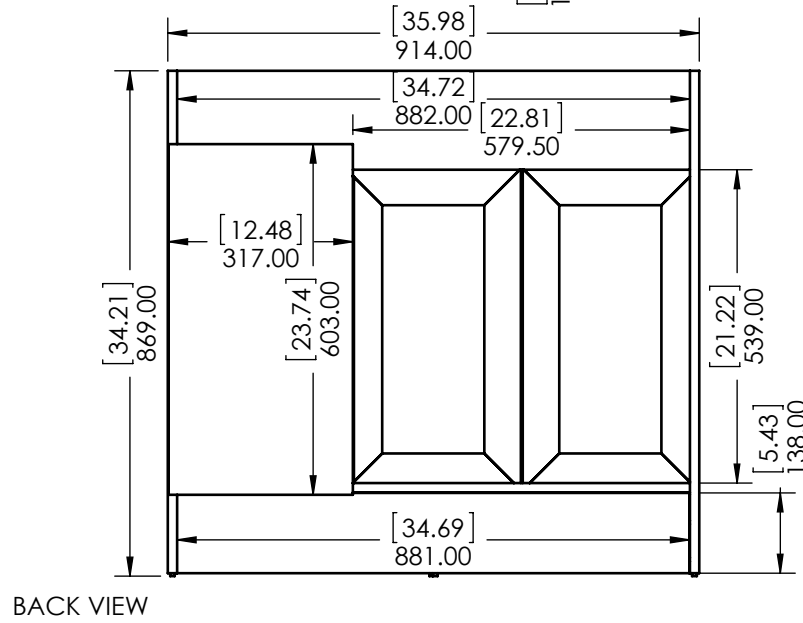

ITEM ID	DESCRIPTION
GF3621-WH	Glensford 36in x 21in D Vanity in White
GF3621-BT	Glensford 36in x 21in D Vanity in Butterscotch

REV	ECO#	DESCRIPTION	REV'D BY DATE	CHK'D BY DATE	APR'V'D BY DATE
0		New Release	IASV 5/1/17	IASV 5/1/17	IASV 5/1/17

UNLESS OTHERWISE SPECIFIED
 DIMENSIONS ARE IN mm and [inches] AND TOLERANCES ARE +/- 1.0 [0.04]

DRAWN BY:	IASV	5/1/17
CHECKED BY:	IASV	5/1/17
APPROVED BY:	IASV	5/1/17
DO NOT SCALE DRAWING	SCALE: 1:10	SIZE: A

TITLE:	GLENSFORD 36" ASSEMBLY	
PART NO:	PAGE 1 OF 1	REV: 0