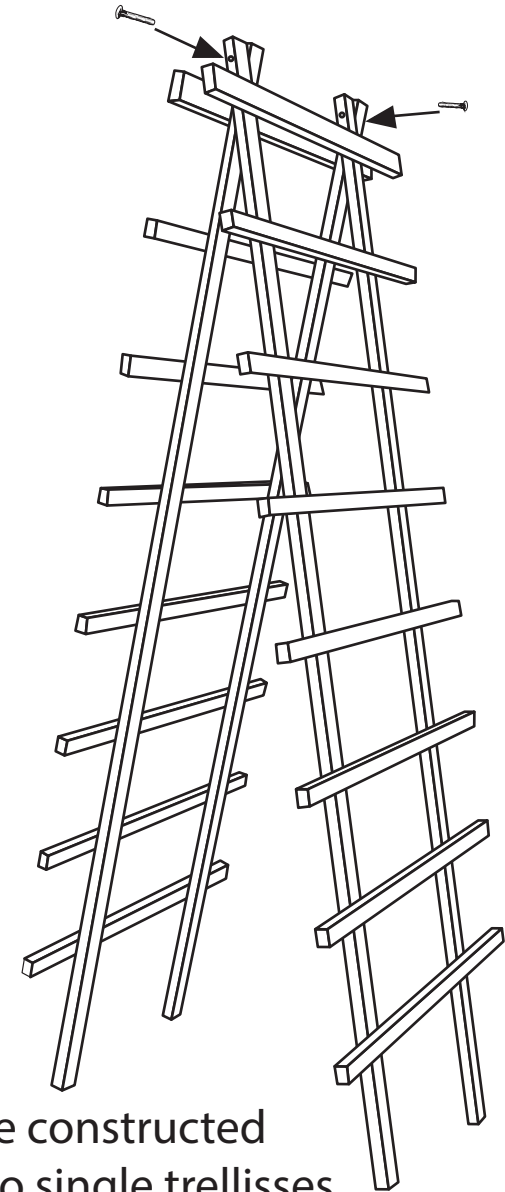

Grande Folding Trellis

REPLACEMENT PARTS LIST

The Grande Folding Trellis arrives fully assembled. If for any reason your item arrives with missing or damaged parts please contact us at our customer service line at (574) 350-2701 or email: info@glfp.net

Single Trellis

REPLACEMENT PARTS LIST FOR A-FRAME

Parts List

Carriage bolts- 2 ea.

Nuts- 2 ea.
(Wing Nuts may be substituted)

A-Frame constructed with two single trellisses