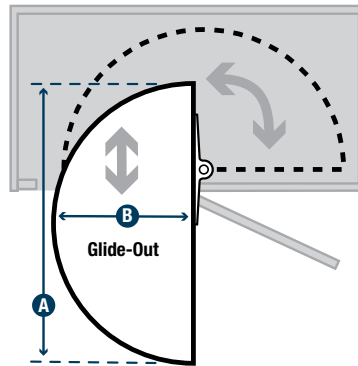

Polymer Half-Moon Lazy Susans

- Shelves move independently on chrome 1" diameter post
- All models operate in both right- or left-handed applications
- Pivot/Pivot Operation: both shelves pivot out
- Pivot/Glide Operation: top shelf pivots out / bottom shelf pivots and glides out
- Glide/Glide Operation: both shelves pivot and glide out
- All glide-out shelves extend 11-3/4" on precision ball-bearing slides

- F** = Min. Cabinet Depth
- H** = Min. Cabinet Opening

WIRE & POLYMER Shelf Lip

Dimensions shown are recommended minimum cabinet dimensions and clearances.

Lazy Susan Post Diagrams

For POLYMER Door-Mount/Pie-Cut Lazy Susans