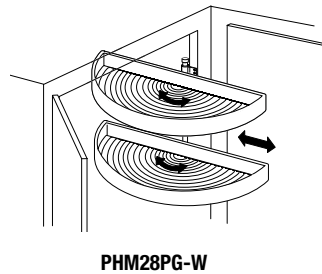

Polymer Half-Moon Lazy Susans

- Shelves move independently on chrome 1" diameter post
- All models operate in both right- or left-handed applications
- Pivot/Pivot Operation: both shelves pivot out
- Pivot/Glide Operation: top shelf pivots out / bottom shelf pivots and glides out
- Glide/Glide Operation: both shelves pivot and glide out
- All glide-out shelves extend 11-3/4" on precision ball-bearing slides