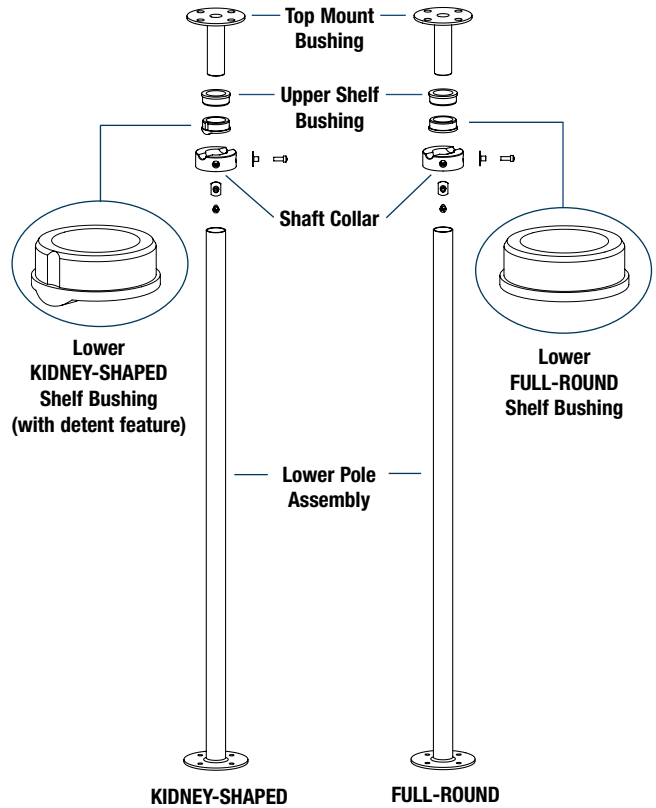

- F** = Min. Cabinet Depth
- H** = Min. Cabinet Opening

WIRE & POLYMER Shelf Lip

Dimensions shown are recommended minimum cabinet dimensions and clearances.

Lazy Susan Post Diagrams

For POLYMER Door-Mount/Pie-Cut Lazy Susans

For WIRE Full-Round/Kidney-Shaped Lazy Susans

For POLYMER Half-Moon Glide-Out Lazy Susan Shelves

For POLYMER Pivot-Out Glide-Out Lazy Susan Shelves

For illustration purposes diagrams on this page are shown with one shelf. See individual product pages for more information.