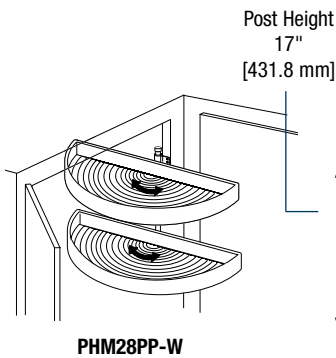

Polymer Half-Moon Lazy Susans

- Shelves move independently on chrome 1" diameter post
- All models operate in both right- or left-handed applications
- Pivot/Pivot Operation: both shelves pivot out
- Pivot/Glide Operation: top shelf pivots out / bottom shelf pivots and glides out
- Glide/Glide Operation: both shelves pivot and glide out
- All glide-out shelves extend 11-3/4" on precision ball-bearing slides