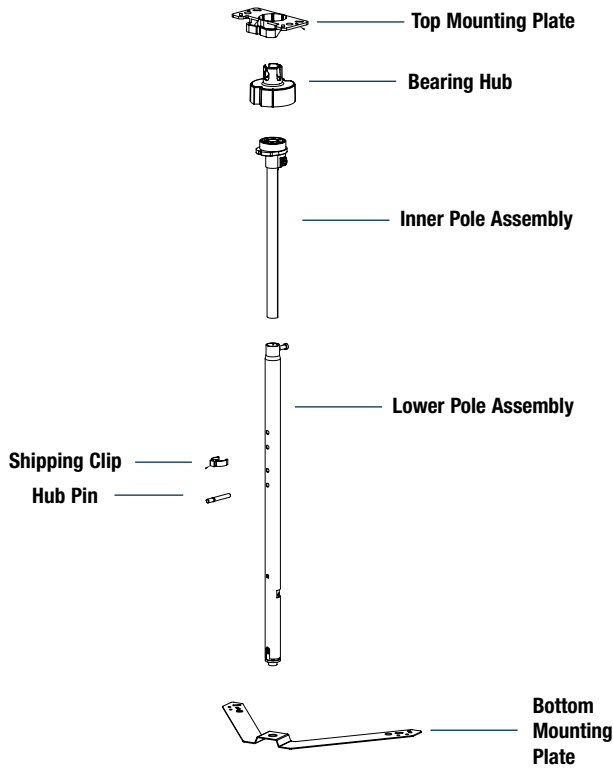

- F** = Min. Cabinet Depth
- H** = Min. Cabinet Opening

WIRE & POLYMER Shelf Lip

Dimensions shown are recommended minimum cabinet dimensions and clearances.

Lazy Susan Post Diagrams

For POLYMER Door-Mount/Pie-Cut Lazy Susans

For WIRE Full-Round/Kidney-Shaped Lazy Susans

For POLYMER Half-Moon Glide-Out Lazy Susan Shelves

For POLYMER Pivot-Out Glide-Out Lazy Susan Shelves

For illustration purposes diagrams on this page are shown with one shelf. See individual product pages for more information.