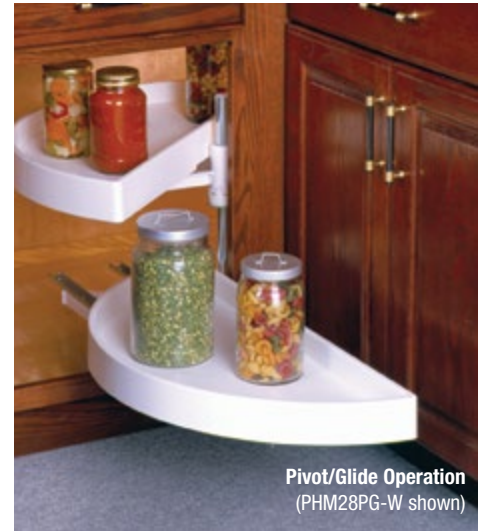

Polymer Half-Moon Lazy Susans

- Shelves move independently on chrome 1" diameter post
- All models operate in both right- or left-handed applications
- Pivot/Pivot Operation: both shelves pivot out
- Pivot/Glide Operation: top shelf pivots out / bottom shelf pivots and glides out
- Glide/Glide Operation: both shelves pivot and glide out
- All glide-out shelves extend 11-3/4" on precision ball-bearing slides

| Stock # | A | B | Finish | Units per Carton | Weight per Carton |
|--|--------------------|--------------|--------|------------------|----------------------|
| PIVOT/PIVOT [TOP/BOTTOM] SHELF MOTION | | | | | |
| PHM28PP-W | 27-7/8" [708 mm] | 13" [330 mm] | White | 1 | 13 lbs. [5.9 kg.] |
| PIVOT/GLIDE [TOP/BOTTOM] SHELF MOTION | | | | | |
| PHM28PG-W | 27-7/8" [708 mm] | 13" [330 mm] | White | 1 | 16.5 lbs. [7.5 kg.] |
| PHM34PG-W | 33-7/8" [860 mm] | 16" [406 mm] | White | 1 | 20 lbs. [9.1kg.] |
| PHM40PG-W | 39-7/8" [1,013 mm] | 19" [483 mm] | White | 1 | 27.4 lbs. [12.4 kg.] |
| GLIDE/GLIDE [TOP/BOTTOM] SHELF MOTION | | | | | |
| PHM28GG-W | 27-7/8" [708 mm] | 13" [330 mm] | White | 1 | 19.8 lbs. [9.0 kg.] |
| PHM34GG-W | 33-7/8" [860 mm] | 16" [406 mm] | White | 1 | 22.1 lbs. [10.0 kg.] |
| PHM40GG-W | 39-7/8" [1,013 mm] | 19" [483 mm] | White | 1 | 30.8 lbs. [14.0 kg.] |