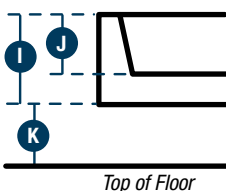

- **F** = Min. Cabinet Depth
- **H** = Min. Cabinet Opening

WIRE & POLYMER Shelf Lip

Dimensions shown are recommended minimum cabinet dimensions and clearances.