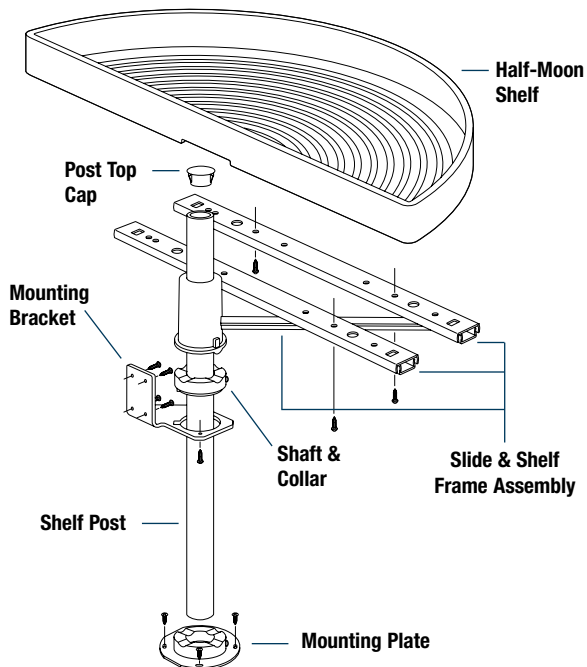

- F** = Min. Cabinet Depth
- H** = Min. Cabinet Opening

WIRE & POLYMER Shelf Lip

Dimensions shown are recommended minimum cabinet dimensions and clearances.

Lazy Susan Post Diagrams

For POLYMER Door-Mount/Pie-Cut Lazy Susans

For WIRE Full-Round/Kidney-Shaped Lazy Susans

For POLYMER Half-Moon Glide-Out Lazy Susan Shelves

For POLYMER Pivot-Out Glide-Out Lazy Susan Shelves

For illustration purposes diagrams on this page are shown with one shelf. See individual product pages for more information.