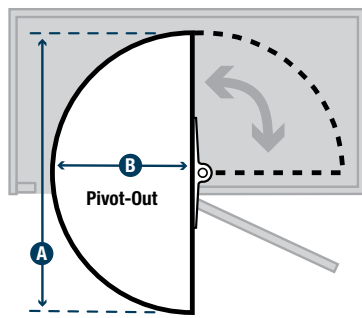

Polymer Half-Moon Lazy Susans

- Shelves move independently on chrome 1" diameter post
- All models operate in both right- or left-handed applications
- Pivot/Pivot Operation: both shelves pivot out
- Pivot/Glide Operation: top shelf pivots out / bottom shelf pivots and glides out
- Glide/Glide Operation: both shelves pivot and glide out
- All glide-out shelves extend 11-3/4" on precision ball-bearing slides

| Stock # | A | B | Finish | Units per Carton | Weight per Carton |
|--|--------------------|--------------|--------|------------------|----------------------|
| PIVOT/PIVOT [TOP/BOTTOM] SHELF MOTION | | | | | |
| PHM28PP-W | 27-7/8" [708 mm] | 13" [330 mm] | White | 1 | 13 lbs. [5.9 kg.] |
| PIVOT/GLIDE [TOP/BOTTOM] SHELF MOTION | | | | | |
| PHM28PG-W | 27-7/8" [708 mm] | 13" [330 mm] | White | 1 | 16.5 lbs. [7.5 kg.] |
| PHM34PG-W | 33-7/8" [860 mm] | 16" [406 mm] | White | 1 | 20 lbs. [9.1kg.] |
| PHM40PG-W | 39-7/8" [1,013 mm] | 19" [483 mm] | White | 1 | 27.4 lbs. [12.4 kg.] |
| GLIDE/GLIDE [TOP/BOTTOM] SHELF MOTION | | | | | |
| PHM28GG-W | 27-7/8" [708 mm] | 13" [330 mm] | White | 1 | 19.8 lbs. [9.0 kg.] |
| PHM34GG-W | 33-7/8" [860 mm] | 16" [406 mm] | White | 1 | 22.1 lbs. [10.0 kg.] |
| PHM40GG-W | 39-7/8" [1,013 mm] | 19" [483 mm] | White | 1 | 30.8 lbs. [14.0 kg.] |