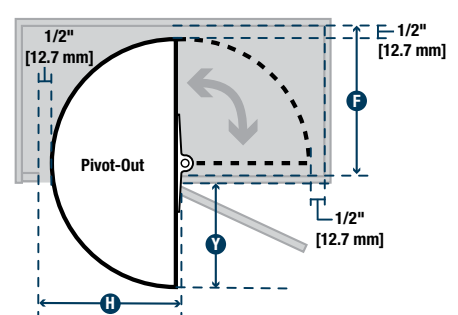

- **F** = Min. Cabinet Depth
- **H** = Min. Cabinet Opening

WIRE & POLYMER Shelf Lip

Dimensions shown are recommended minimum cabinet dimensions and clearances.