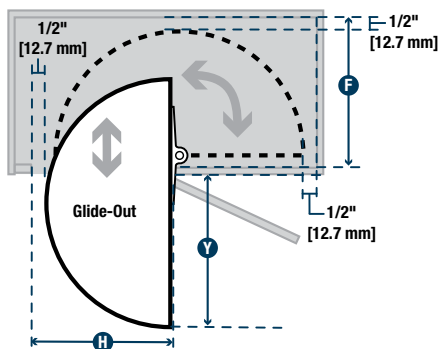

- **F** = Min. Cabinet Depth
- **H** = Min. Cabinet Opening

WIRE & POLYMER Shelf Lip

Dimensions shown are recommended minimum cabinet dimensions and clearances.