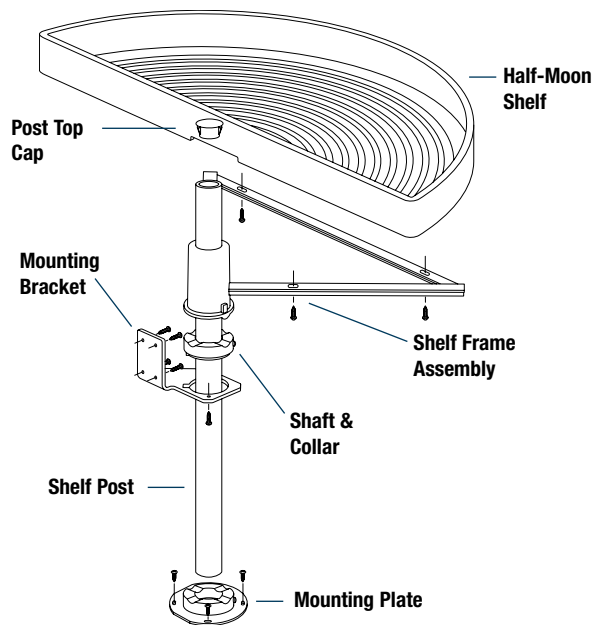

- F** = Min. Cabinet Depth
- H** = Min. Cabinet Opening

WIRE & POLYMER Shelf Lip

Dimensions shown are recommended minimum cabinet dimensions and clearances.

Lazy Susan Post Diagrams

For POLYMER Door-Mount/Pie-Cut Lazy Susans

For WIRE Full-Round/Kidney-Shaped Lazy Susans

For POLYMER Half-Moon Glide-Out Lazy Susan Shelves

For POLYMER Pivot-Out Glide-Out Lazy Susan Shelves

For illustration purposes diagrams on this page are shown with one shelf. See individual product pages for more information.