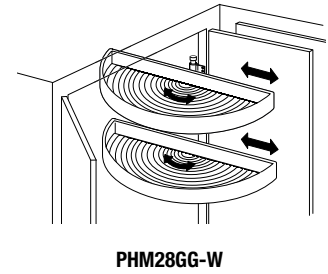

Polymer Half-Moon Lazy Susans

- Shelves move independently on chrome 1" diameter post
- All models operate in both right- or left-handed applications
- Pivot/Pivot Operation: both shelves pivot out
- Pivot/Glide Operation: top shelf pivots out / bottom shelf pivots and glides out
- Glide/Glide Operation: both shelves pivot and glide out
- All glide-out shelves extend 11-3/4" on precision ball-bearing slides