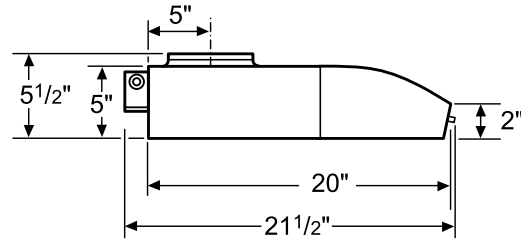

Notes: All height, width and depth dimensions are shown in inches. BSH reserves the absolute and unrestricted right to change product materials and specifications, at any time, without notice. Consult the product's installation instructions for final dimensional data and other details prior to making cutout.

30" Undercabinet Hood

500 Series – Stainless Steel DUH30252UC

BOSCH
Invented for life

Installation Details

Dimensions in inches

Vertical discharge:

Use a rectangular duct 3 1/4" x 10".....

....or use a round 7" duct