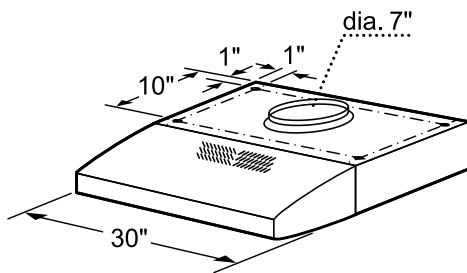

Notes: All height, width and depth dimensions are shown in inches. BSH reserves the absolute and unrestricted right to change product materials and specifications, at any time, without notice. Consult the product's installation instructions for final dimensional data and other details prior to making cutout.

30" Undercabinet Hood

500 Series – Stainless Steel DUH30252UC

BOSCH
Invented for life

Installation Details

Dimensions in inches

Vertical discharge:

Use a rectangular duct 3 1/4" x 10".....

....or use a round 7" duct