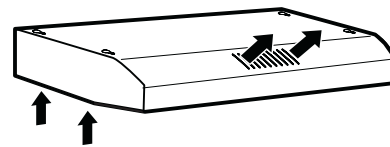

Recirculating (non vented ductless)

Accessories: To purchase Bosch accessories, cleaners & parts please visit www.bosch-home.com/us/store or call 1-800-944-2904 (Mon to Fri 5 am to 6 pm PST, Sat 6 am to 3 pm PST).

Notes: All height, width and depth dimensions are shown in inches. BSH reserves the absolute and unrestricted right to change product materials and specifications, at any time, without notice. Consult the product's installation instructions for final dimensional data and other details prior to making cutout.

Warranties: Please see Use & Care manual or Bosch website for statement of limited warranty.

For more information on our entire line of products, go to www.bosch-home.com/us or call 1-800-944-2904

© BSH Home Appliances Corporation. All rights reserved. Bosch is a registered trademark of Robert Bosch GmbH.

07/18