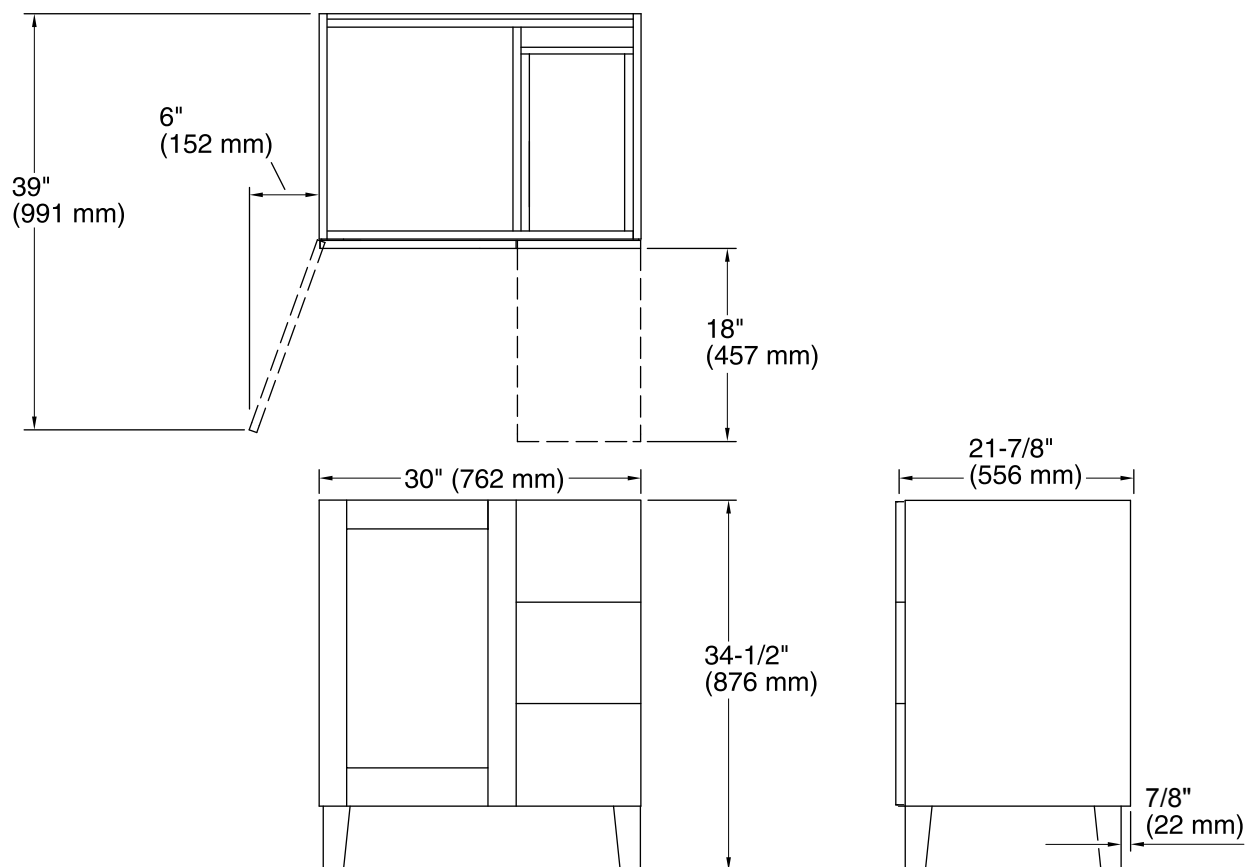

Features

- Frameless construction with full-overlay doors.
- One door and three right offset drawers.
- Three-way adjustable slow-close door hinges with 110-degree opening capability for easy cabinet access.
- Optional adjustable shelf / drawer organizer (sold separately).
- Coordinates with other products in the Poplin™ collection.
- Catalyzed conversion varnish provides a durable moisture-resistant finish.
- Solid wood drawers with dovetail construction.
- Full-extension 18" depth drawers with slow-close under-mount slides for smooth opening.
- Door and drawer pulls are sold separately.

Vanity shall be 30" (762 mm) in width, 21-7/8" (556 mm) in depth, and 34-1/2" (876 mm) in height. Vanity shall be made of solid wood and veneers. Vanity shall be catalyzed conversion varnish finish. Vanity shall be frameless construction with full-overlay doors and drawers. Vanity shall be with one door and three right offset drawers. Vanity shall be with three-way adjustable slow-close door hinges with 110° opening capability. Vanity shall be with full-extension 18" (457 mm) depth drawers with slow-close, under-mount slides. Vanity shall be with solid wood drawers with dovetail construction. Vanity shall be KOHLER Model K-99530-LGR.