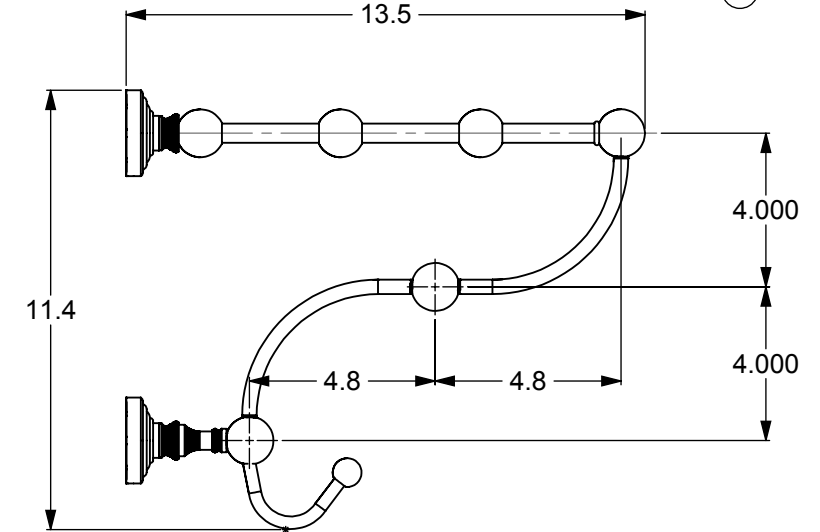

ITEM NO.	PART NUMBER	DESCRIPTION	QTY.
1	BPWV	BASE	4
2	NKSL-58	Support	4
3	BL3S1T-1.25	Support Ball-1	6
4	BL3T1S-1.25	Support Ball-2	2
5	NKSL-1.25	NECK	2
6	BL2T1S-1.25	Support Ball-3	2
7	HKTT-45	Bent Tube	4
8	BL1T-34	End Ball	2
9	BL4T1S-1.25	Support Ball-4	2
10	HKHK	END TUBE	2
11	TU12-3	Tube-3	6
12	TU12-36	Tube-24	6
13	CRRD-12	CHECK RING 0.5	2

UNLESS OTHERWISE STATED

.X	± .3mm
.XX	± .15mm
.XXX	± .008mm

COPYRIGHT © Allied Brass 2016

DRAWN	8/28/2016	I.M
CHECKED	8/28/2016	P.D
APPROVED	8/28/2016	R.A

MATERIAL: BRASS
 DESCRIPTION: Waverly Place Collection Train Rack Towel Shelf

FINISH	TBD
QUANTITY	TBD
DRAWING No.	REV
WP-HTL-5	0
SCALE	SHEET: 01 A4
1:5	

Notes:
1. UNIT IS IN INCHES.