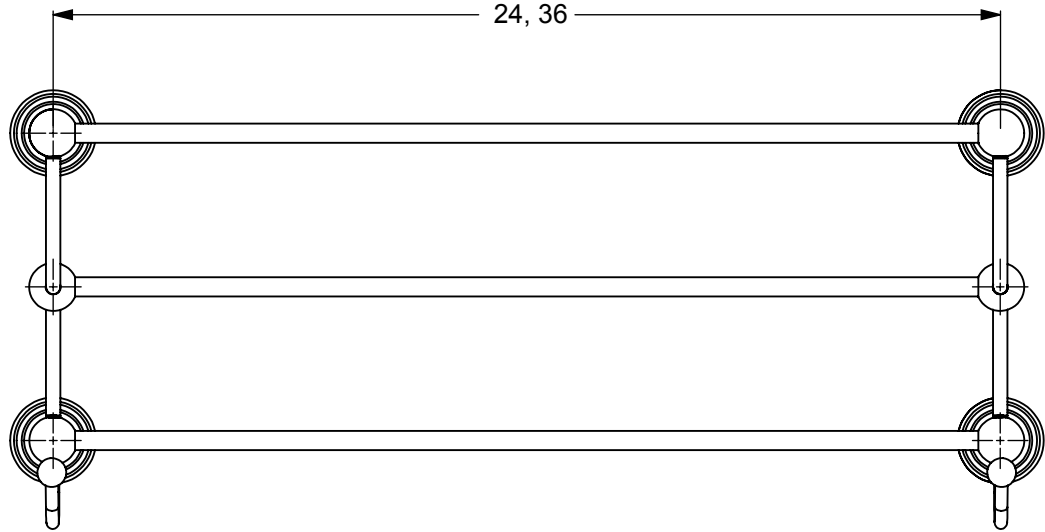

ITEM NO.	PART NUMBER	DESCRIPTION	QTY.
1	BPWV	BASE	4
2	NKSL-58	Support	4
3	BL3S1T-1.25	Support Ball-1	6
4	BL3T1S-1.25	Support Ball-2	2
5	NKSL-1.25	NECK	2
6	BL2T1S-1.25	Support Ball-3	2
7	HKTT-45	Bent Tube	4
8	BL1T-34	End Ball	2
9	BL4T1S-1.25	Support Ball-4	2
10	HKHK	END TUBE	2
11	TU12-3	Tube-3	6
12	TU12-36	Tube-24	6
13	CRRD-12	CHECK RING 0.5	2

UNLESS OTHERWISE STATED

.X	± .3mm
.XX	± .15mm
.XXX	± .008mm

COPYRIGHT © Allied Brass 2016

DRAWN	8/28/2016	I.M
CHECKED	8/28/2016	P.D
APPROVED	8/28/2016	R.A

MATERIAL: BRASS
 DESCRIPTION: Waverly Place Collection Train Rack Towel Shelf

FINISH	TBD
QUANTITY	TBD
DRAWING No.	REV
WP-HTL-5	0
SCALE	SHEET: 01 A4
1:5	

Notes:
1. UNIT IS IN INCHES.