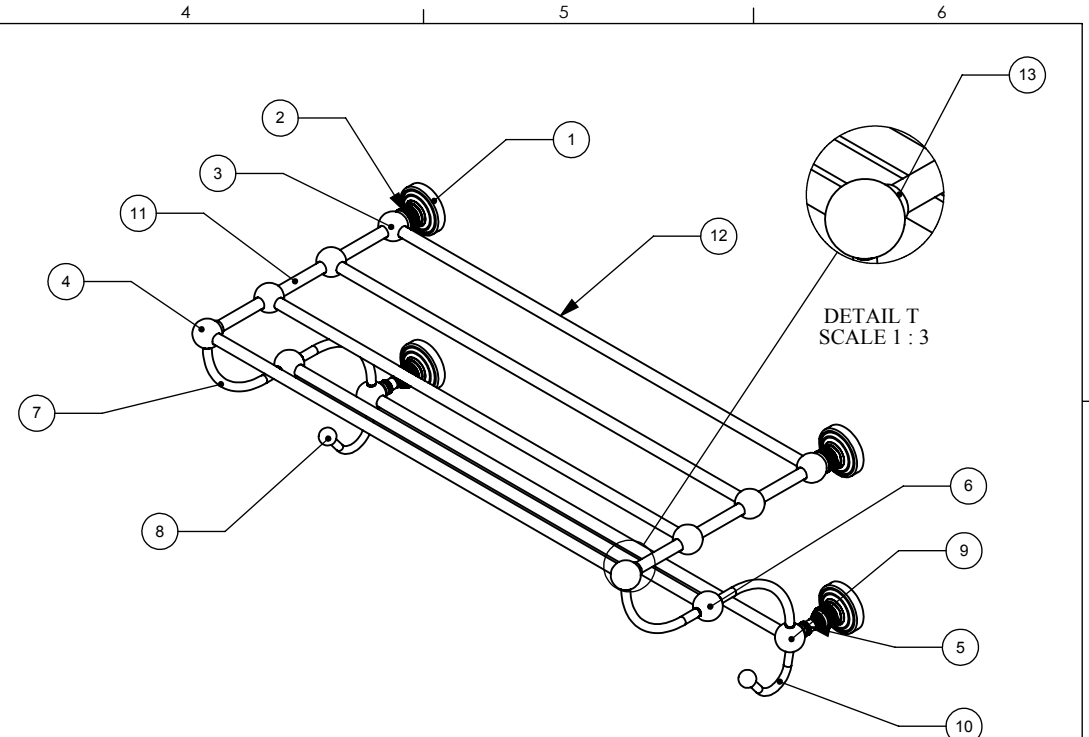

ITEM NO.	PART NUMBER	DESCRIPTION	QTY.
1	BPWV	BASE	4
2	NKSL-58	Support	4
3	BL3S1T-1.25	Support Ball-1	6
4	BL3T1S-1.25	Support Ball-2	2
5	NKSL-1.25	NECK	2
6	BL2T1S-1.25	Support Ball-3	2
7	HKTT-45	Bent Tube	4
8	BL1T-34	End Ball	2
9	BL4T1S-1.25	Support Ball-4	2
10	HKHK	END TUBE	2
11	TU12-3	Tube-3	6
12	TU12-36	Tube-24	6
13	CRRD-12	CHECK RING 0.5	2

UNLESS OTHERWISE STATED

.X	± .3mm
.XX	± .15mm
.XXX	± .008mm

COPYRIGHT © Allied Brass 2016

DRAWN	8/28/2016	I.M
CHECKED	8/28/2016	P.D
APPROVED	8/28/2016	R.A

MATERIAL: BRASS
 DESCRIPTION: Waverly Place Collection Train Rack Towel Shelf

FINISH	TBD
QUANTITY	TBD
DRAWING No.	REV
WP-HTL-5	0
SCALE	SHEET: 01 A4
1:5	

Notes:
1. UNIT IS IN INCHES.