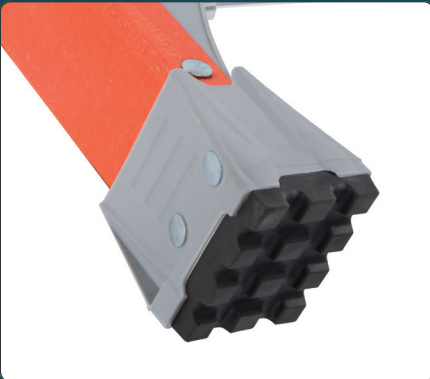

4 Raptor Boot

Polypropylene copolymer upper boot and thick, non-marring thermoplastic elastomer tread deliver maximum protection for your ladder and its cargo.