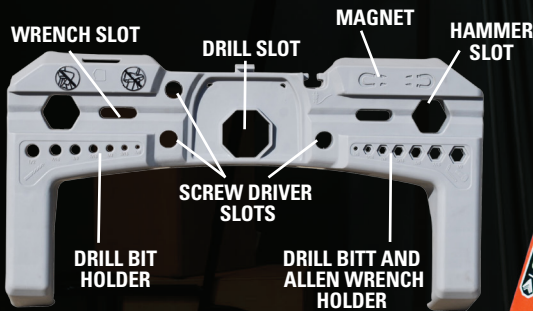

PINNACLE

SERIES FXP1700

TYPE IA

300 LBS

LOAD CAPACITY

(Includes weight of user plus materials)

FIBERGLASS PLATFORM LADDER

THIS IS THE PRODUCTIVITY POWERHOUSE EVERY SITE NEEDS.

Meet the ladder that can meet the demands of any job—Pinnacle. Engineered for maximum output, Pinnacle features our ultra-convenient, non-conductive ProTop™ molded ladder design, a wide platform that lets you work comfortably in multiple directions, and a heavy-duty load capacity. Only Pinnacle has the combination of rugged strength and reliable specs to exceed your highest standards.

OUR COMPETITORS AIN'T GOT NOTHING ON THIS PROTOP

PERFECT TOOL BELT HEIGHT

PUTS EVERY TOOL ON YOUR TOOL BELT WITHIN REACH

WIDE PLATFORM
COMPARABLE TO OTHER LADDERS IN ITS CLASS

WORK FACING MULTIPLE DIRECTIONS

It is not recommended that worker face ladder steps while on platform