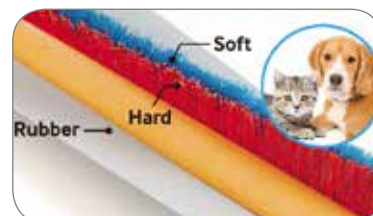

Specially designed brush to pick up hair with less tangles

Accessories

- Extra Filter
- Cleaning Tool
- AAA Batteries (for Remote)

Signature Features

POWERFUL ROBOTIC VACUUM

- More powerful suction than the leading robot vacuum brand.*
- Transitions from carpet to hard floors with ease.
- Easy Pass Wheels™ roll right over most obstacles without getting caught.

* Suction power tested on Samsung Essential in comparison with the top vacuum sold by the leading robot vacuum brand according to NPD.

VISIONARY MAPPING™ PLUS SYSTEM

- Creates a complete map of your home to find the optimal cleaning path.
- Smart Sensing uses ten sensors and an onboard digital camera to minimize bumping into furniture and to avoid obstacles.

CYCLONEFORCE™ CLEANING DESIGN

- Less clogging of filter for more consistent power than our previous model.
- Designed for deep carpet cleaning suction power and thorough cleaning.

10X
MORE POWERFUL SUCTION
than the leading robot vacuum brand*

* Suction power tested on Samsung POWERbot Essential in comparison with the top vacuum sold by the leading robot vacuum brand according to NPD.

SAMSUNG