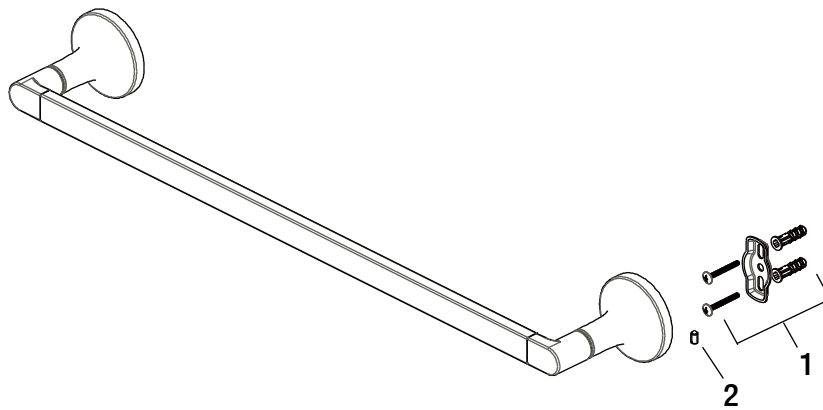

## Replacement Parts List

Glacier Bay Myer Contemporary Series 18 IN. Towel Bar

MODEL	SKU #	FINISH
20160-0101	304778443	Chrome

Many replacement parts can be purchased online or at your local store. Please use the table below to identify the part SKU number needed, go to [HOMEDEPOT.COM](http://HOMEDEPOT.COM), and check for online and store availability. If you can't find the part you are looking for, please call 1-855-HD-GLACIER.

Part	Description	Part #	Internet SKU #	Store SKU #
1	Plastic Anchor	RP50072		
	Mounting Bracket			
	Wood Screw			
2	Set Screw	RP3067		