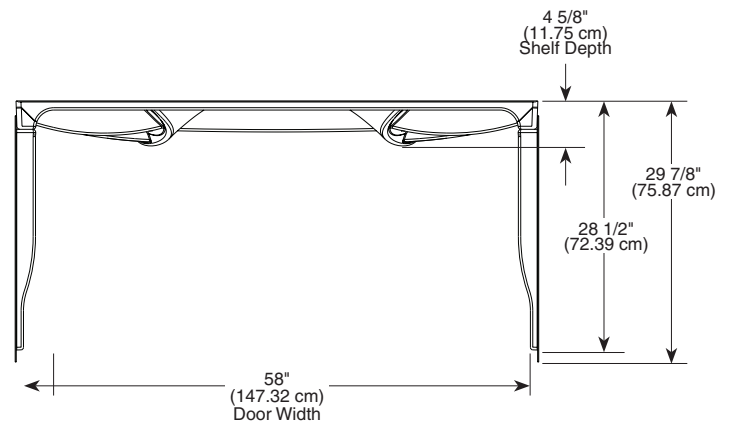

see what Delta can do™

BATHTUB WALL SET

- Classic 400
- Three Piece
- 60" x 30"

COLOR/FINISH:

- White

STANDARD SPECIFICATIONS:

- Made with High-Gloss ProCrylic™ Material
- Direct-to-Stud Installation
- 10 Year Limited Residential Warranty
- 1 Year Limited Commercial Warranty