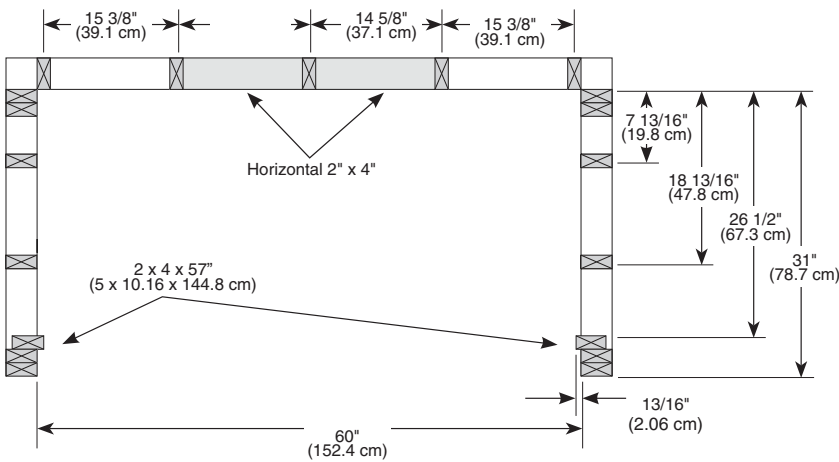

see what Delta can do™

BATHTUB WALL SET

- Classic 400
- Three Piece
- 60" x 30"

COLOR/FINISH:

- White

STANDARD SPECIFICATIONS:

- Made with High-Gloss ProCrylic™ Material
- Direct-to-Stud Installation
- 10 Year Limited Residential Warranty
- 1 Year Limited Commercial Warranty