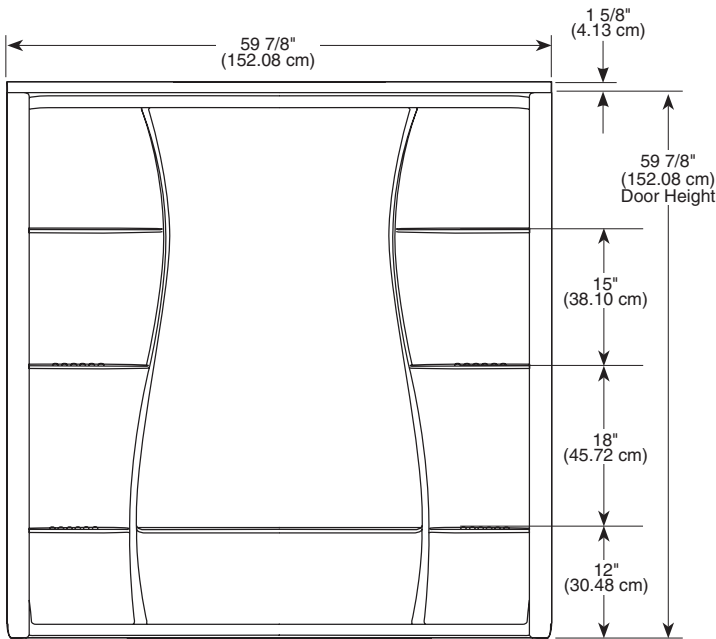

see what Delta can do™

BATHTUB WALL SET

- Classic 400
- Three Piece
- 60" x 30"

COLOR/FINISH:

- White

STANDARD SPECIFICATIONS:

- Made with High-Gloss ProCrylic™ Material
- Direct-to-Stud Installation
- 10 Year Limited Residential Warranty
- 1 Year Limited Commercial Warranty