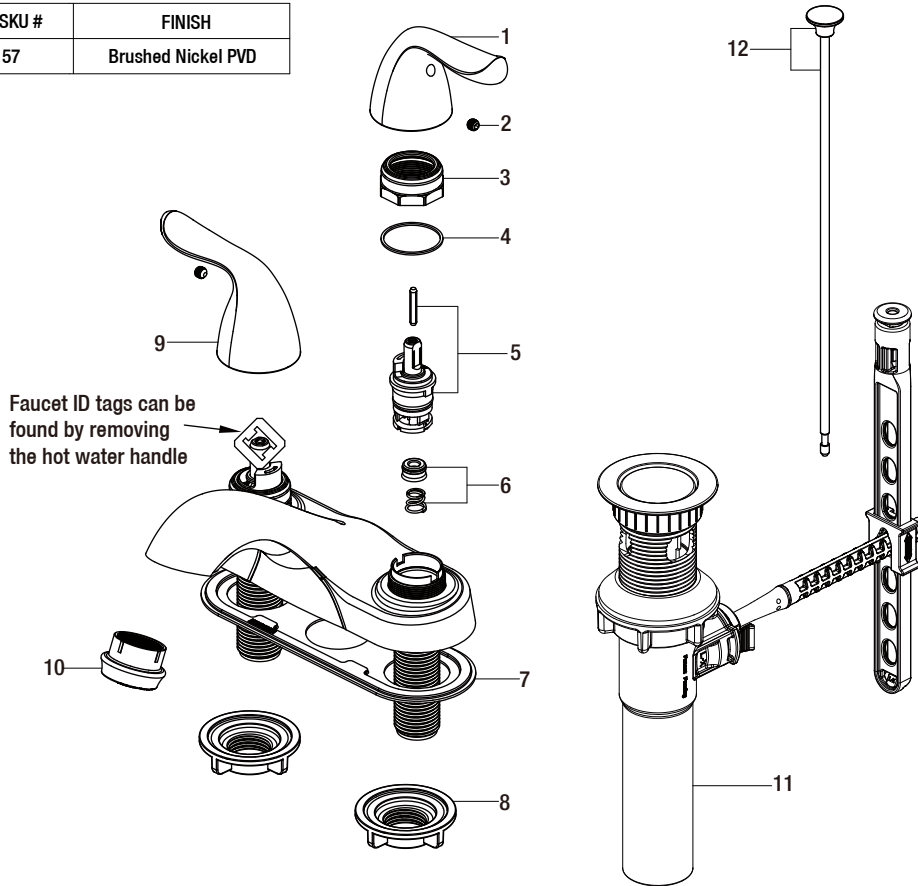

Replacement Parts List

Constructor 4 in. Centerset 2-Handle Low-Arc Bathroom
Faucet in Brushed Nickel

MODEL	STORE SKU #	FINISH
67499W-6A04	195157	Brushed Nickel PVD

Many replacement parts can be purchased online or at your local store. Please use the table below to identify the part SKU number needed, go to HOMEDEPOT.COM, and check for online and store availability. If you can't find the part you are looking for, please call 1-855-HD-GLACIER.

Part	Description	Part #	Internet SKU #	Store SKU #
1	Handle (C)	RP1314804	206864734	
2	Set screw	RP50002		
3	Bonnet nut	RP70435	206864739	
4	Washer	RP64124		
5	Cartridge & Screw	RP50168		
6	Seat & Spring	RP22008		
7	Gasket	RP80205		

Part	Description	Part #	Internet SKU #	Store SKU #
8	Mounting nut	RP56001	203193994	579276
9	Handle (H)	RP1314704	301158402	
2	Set screw	RP50002		
10	Aerator and Housing	RP3021604		
11	ClickInstall™ drain assembly	RP4022804		
12	Lift rod	RP4023504		