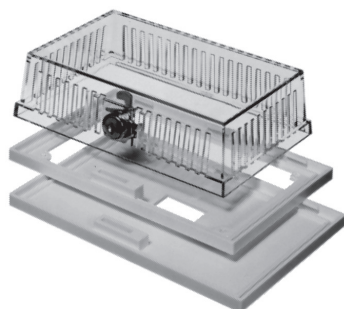

F29-0198

F29-0231

THERMOSTAT GUARDS – PLASTIC

These Durable Thermostat Guards are Designed for Use in Offices, Churches, Restaurants and Other Public Areas to Prevent Adjustment of the Temperature by Unauthorized Personnel

FEATURES

- F29-0198 fits ALL Emerson / White-Rodgers thermostats.
- Each model furnished with one key and can be mounted vertically or horizontally.
- Clear plastic models for applications that need the thermostat visible.
- Opaque plastic models for applications that require the thermostat be kept hidden from view.
- Each model furnished with a ring and/or solid wall mounting plate.

PARTS AND ACCESSORIES

- F145-0999 – Replacement key (1)

Model Number	Description	Horizontal (Ring) Inside Dimensions			Horizontal (Solid) Inside Dimensions			BEKO Number
		Length	Height	Depth	Length	Height	Depth	
F29-0143	Clear Plastic	6 ¹ / ₄ "	3 ³ / ₈ "	3 ¹ / ₄ "	6 ³ / ₈ "	3 ¹ / ₂ "	3"	BTG-RK
F29-0198	Clear Plastic	8 ¹ / ₈ "	4 ⁵ / ₈ "	3 ⁵ / ₈ "	8 ¹ / ₄ "	5 ³ / ₈ "	3 ¹ / ₂ "	BTG-UK2
F29-0225	Clear Plastic	Mounting Plate, No Ring			3 ⁷ / ₈ "	3 ¹ / ₂ "	2 ¹ / ₂ "	BTG-EK
F29-0227	Clear Plastic	5 ¹ / ₄ "	4 ⁵ / ₈ "	3 ¹ / ₄ "	5 ¹ / ₄ "	4 ⁵ / ₈ "	3"	BTG-K
F29-0231	Clear Plastic	7 ¹ / ₁₆ "	4 ¹ / ₈ "	2 ¹ / ₄ "	7 ⁵ / ₈ "	4 ¹ / ₄ "	2 ¹ / ₈ "	TG-DK