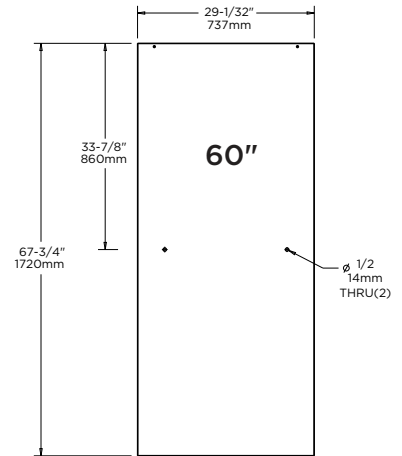

UNIQUE FEATURE: Constructed of Corrosion Resistant Anodized Aluminum.
48" - 60" Track Assembly Kit
Fits 48" Shower Doors with an Opening min/max of 43 3/8" - 47 3/8" (110cm-120cm),
with a Height of 71 1/2" (182cm).
Fits 60" Shower Doors with an Opening min/max of 50 1/8" - 58 1/2" (127cm-149cm),
with a Height of 71 1/2" (182cm).

NOTE: Height of 74" (188cm) Required for installation
Compatible with all 1/4 inch (6mm) Delta Shower Glass

WARRANTY: 5 Year Limited Warranty.

see what Delta can do

TECHNICAL DATA

Shower Door

SLIDING SHOWER 48" & 60" GLASS PANELS

60": Fits doors with an opening min/max of 50 1/8" - 59 3/8" (127cm-151cm), with a Height of 70" (178cm).

Contemporary:

48": Fits Doors with an Opening min/max of 43 3/8" - 47 3/8" (110cm-120cm), with a Height of 71" (180cm).

60": Fits Doors with an Opening min/max of 50 1/8" - 58 1/2" (127cm-149cm), with a Height of 71" (180cm).

WARRANTY:

5 Year Limited Warranty.

see what Delta can do™

TECHNICAL DATA

Shower Door

LYNDALL™ HANDLE