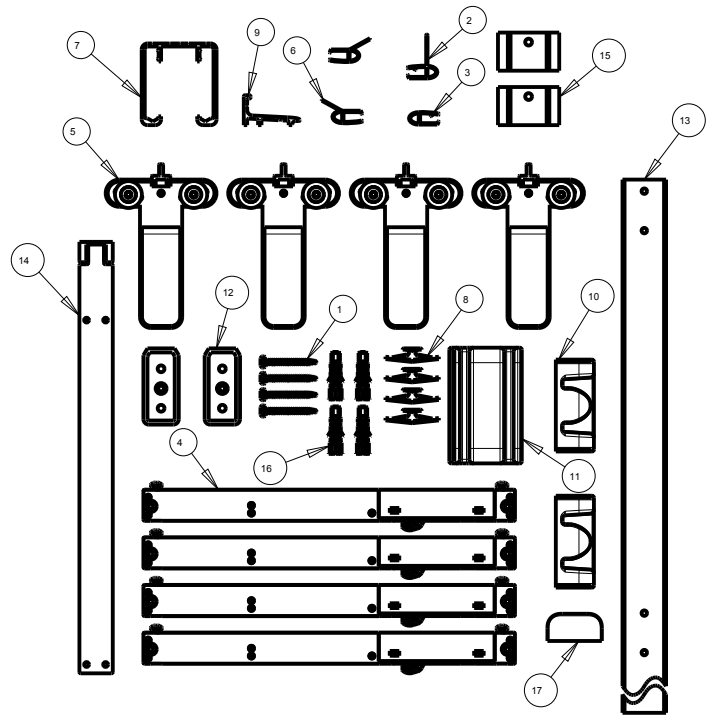

SHOWER DOOR

SLIDING MOD STYLE SHOWER TRACK 48-60"

ID	DESCRIPTION	QTY	MATERIAL
1	#8-18 X 1.5" LONG PHILLIPS HEAD	4	SS
2	6mm Blade Seal	1	PVC
3	6mm Bumper Seal	1	PVC
4	6mm Damper	4	ASSEMBLY
5	6mm Door Roller Assembly	4	ASSEMBLY
6	6mm Outer Angle Blade Seal	2	PVC
7	6mm Top Track	1	AL6463
8	Acrylic Wall Anchor	4	NYLON
9	Bottom Track	1	AL6463
10	Bumper	2	PVC
11	Center Divider	1	NYLON
12	Collar Bracket	2	ZINC_DIE_CAST
13	Collar Bracket Template	1	AL6063
14	Damper Drilling Template	1	NYLON
15	Retention Plate	2	NYLON
16	Tile Wall Anchors	4	PVC
17	Trim Cap	1	PVC

UNIQUE FEATURE: Constructed of Corrosion Resistant Anodized Aluminum.
48" - 60" Track Assembly Kit
Fits 48" Shower Doors with an Opening min/max of 43 3/8" - 47 3/8" (110cm-120cm),
with a Height of 71 1/2" (182cm).
Fits 60" Shower Doors with an Opening min/max of 50 1/8" - 58 1/2" (127cm-149cm),
with a Height of 71 1/2" (182cm).

MATERIALS:

1/4" (6mm) Tempered Glass Panel.

INSTALLATION:

Detailed Instructions and Hardware Included for Easy Installation.

UNIQUE FEATURE:

Spot Guard Easy Clean Coating.

Traditional:

48": Fits Doors with an Opening min/max of 43 3/8" - 47 3/8" (110cm-120cm), with a Height of 70" (178cm).

60": Fits Doors with an Opening min/max of 50 1/8" - 58 1/2" (127cm-149cm), with a Height of 71" (180cm).

WARRANTY:

5 Year Limited Warranty.

see what Delta can do™

TECHNICAL DATA

Shower Door

LYNDALL™ HANDLE