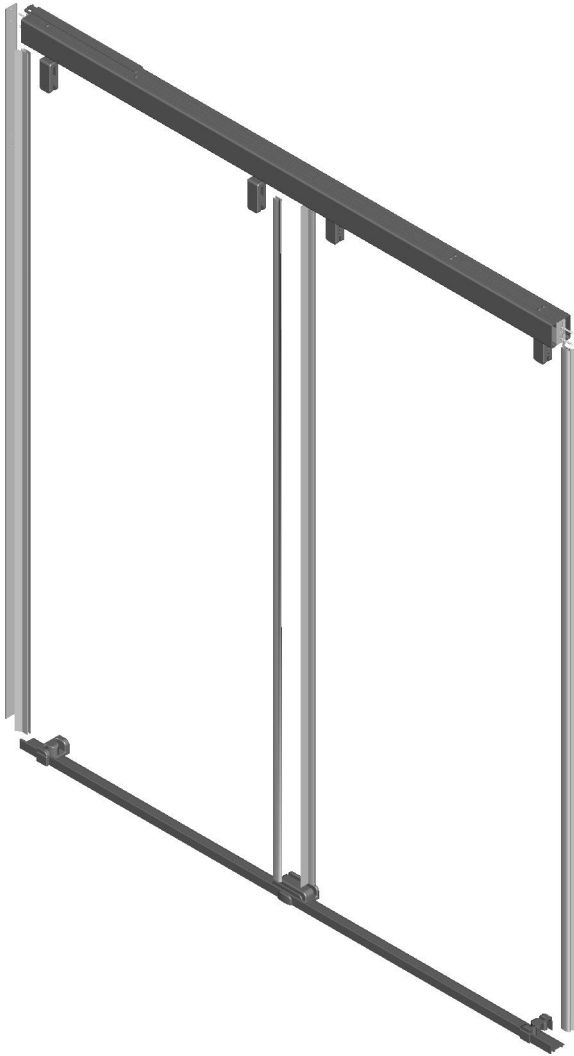

SHOWER DOOR

SLIDING MOD STYLE SHOWER TRACK 48-60"

ID	DESCRIPTION	QTY	MATERIAL
1	#8-18 X 1.5" LONG PHILLIPS HEAD	4	SS
2	6mm Blade Seal	1	PVC
3	6mm Bumper Seal	1	PVC
4	6mm Damper	4	ASSEMBLY
5	6mm Door Roller Assembly	4	ASSEMBLY
6	6mm Outer Angle Blade Seal	2	PVC
7	6mm Top Track	1	AL6463
8	Acrylic Wall Anchor	4	NYLON
9	Bottom Track	1	AL6463
10	Bumper	2	PVC
11	Center Divider	1	NYLON
12	Collar Bracket	2	ZINC_DIE_CAST
13	Collar Bracket Template	1	AL6063
14	Damper Drilling Template	1	NYLON
15	Retention Plate	2	NYLON
16	Tile Wall Anchors	4	PVC
17	Trim Cap	1	PVC

MATERIAL: Anodized Aluminum Extrusions (Track) and Zinc Die Cast (Mounting Brackets).
Bronze Finish is Powder Coated.

INSTALLATION: Detailed Instructions, Templates and Hardware Included for Easy Installation.

UNIQUE FEATURE: Constructed of Corrosion Resistant Anodized Aluminum.
48" - 60" Track Assembly Kit
Fits 48" Shower Doors with an Opening min/max of 43 3/8" - 47 3/8" (110cm-120cm),
with a Height of 71 1/2" (182cm).
Fits 60" Shower Doors with an Opening min/max of 50 1/8" - 58 1/2" (127cm-149cm),
with a Height of 71 1/2" (182cm).

NOTE: Height of 74" (188cm) Required for installation
Compatible with all 1/4 inch (6mm) Delta Shower Glass

WARRANTY: 5 Year Limited Warranty.

see what Delta can do

TECHNICAL DATA

Shower Door

SLIDING SHOWER 48" & 60" GLASS PANELS