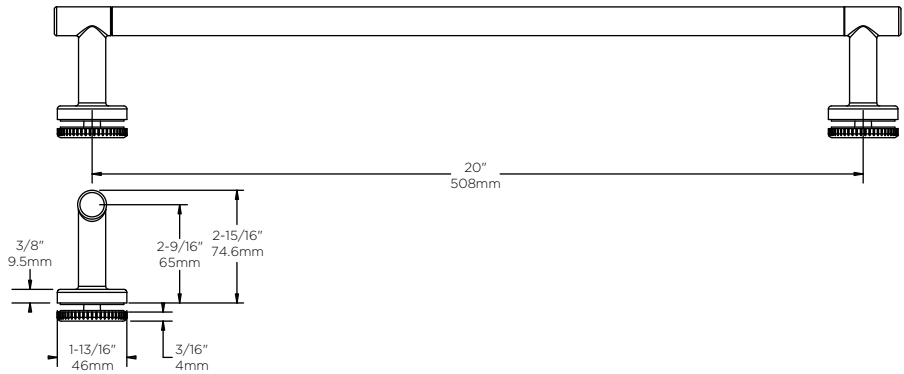

MATERIALS:

1/4" (6mm) Tempered Glass Panel.

INSTALLATION:

Detailed Instructions and Hardware Included for Easy Installation.

UNIQUE FEATURE:

Spot Guard Easy Clean Coating.

Traditional:

48": Fits Doors with an Opening min/max of 43 3/8" - 47 3/8" (110cm-120cm), with a Height of 70" (178cm).

60": Fits doors with an opening min/max of 50 1/8" - 59 3/8" (127cm-151cm), with a Height of 70" (178cm).

Contemporary:

48": Fits Doors with an Opening min/max of 43 3/8" - 47 3/8" (110cm-120cm), with a Height of 71" (180cm).

60": Fits Doors with an Opening min/max of 50 1/8" - 58 1/2" (127cm-149cm), with a Height of 71" (180cm).

WARRANTY:

5 Year Limited Warranty.

see what Delta can do™

TECHNICAL DATA

Shower Door

LYNDALL™ HANDLE

- MATERIALS:** Zinc Posts for All, Stainless Steel Bars for Polished Chrome, Aluminum Bars for Brushed Nickel, Oil Rubbed Bronze & Polished Brass.
- INSTALLATION:** Detailed Instructions and Hardware Included for Easy Installation.
- UNIQUE FEATURE:** Coordinates with Delta® Faucets and Bath Hardware.
Compatible with All Delta® Sliding Bathtub or Shower Doors.
- WARRANTY:** 5 Year Limited Warranty.