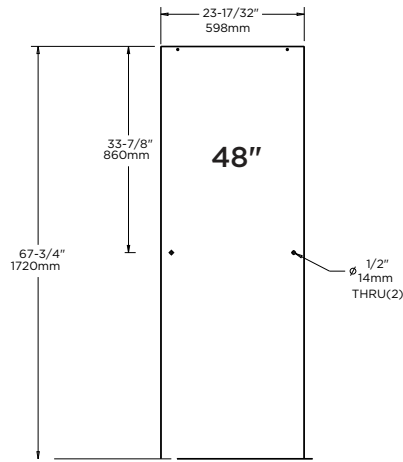

UNIQUE FEATURE: Constructed of Corrosion Resistant Anodized Aluminum.
48" - 60" Track Assembly Kit
Fits 48" Shower Doors with an Opening min/max of 43 3/8" - 47 3/8" (110cm-120cm),
with a Height of 71 1/2" (182cm).
Fits 60" Shower Doors with an Opening min/max of 50 1/8" - 58 1/2" (127cm-149cm),
with a Height of 71 1/2" (182cm).

NOTE: Height of 74" (188cm) Required for installation
Compatible with all 1/4 inch (6mm) Delta Shower Glass

WARRANTY: 5 Year Limited Warranty.

see what Delta can do

TECHNICAL DATA

Shower Door

SLIDING SHOWER 48" & 60" GLASS PANELS

60": Fits doors with an opening min/max of 50 1/8" - 59 3/8" (127cm-151cm), with a Height of 70" (178cm).

Contemporary:

48": Fits Doors with an Opening min/max of 43 3/8" - 47 3/8" (110cm-120cm), with a Height of 71" (180cm).

60": Fits Doors with an Opening min/max of 50 1/8" - 58 1/2" (127cm-149cm), with a Height of 71" (180cm).

WARRANTY:

5 Year Limited Warranty.

see what Delta can do™

TECHNICAL DATA

Shower Door

LYNDALL™ HANDLE