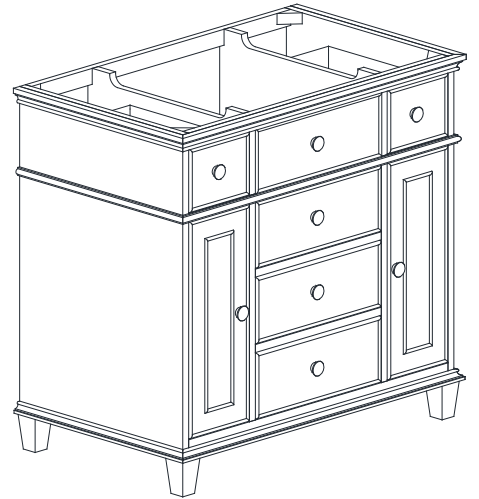

## Features

- Solid poplar frame and MDF
- 2 soft-close doors
- 5 soft-close drawers
- Adjustable height levelers
- Under counter application

## Nominal Dimension

- 36W x 21.5D x 34H (inches)

## Components

Mirror	WINDSOR -M30-WT	WINDSOR -M34-WT
Vanity Top	WINDSOR-SUT37GB	
Sink	CUM18WT	CUM18LN

## Nominal Dimension

- 37.6W x 22.3D x 1H inches
- 956x 567 x 25 mm